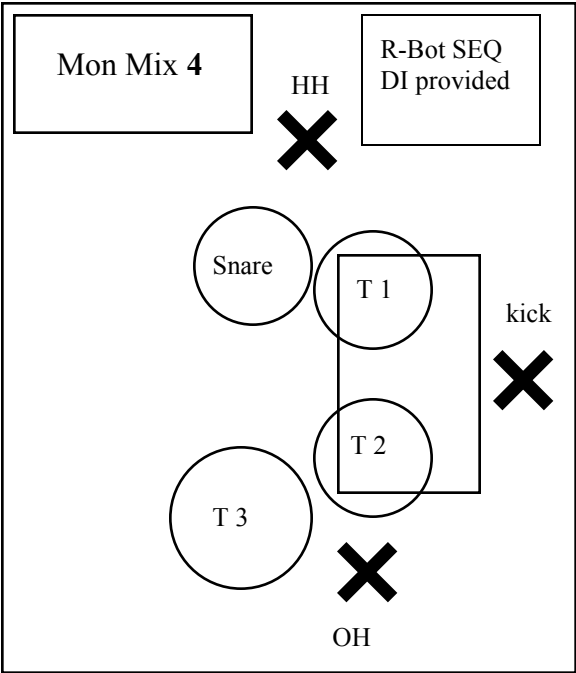

**X** = Tripod boom stand  
**O** = Round Base Straight Stand  
 Guest voc MUST use round base stands. Rock-bot can provide these with clips if needed.

3ch wireless  
 Mics w/tails

Bass Amp  
 (has XLR out)

AC

AC

Bass Vox **X** Mon Mix 3

AC

GUEST Vox **O** Mon Mix 2

HOST Vox (no stand) TV Screen

GUEST Vox **O** Mon Mix 2

AC