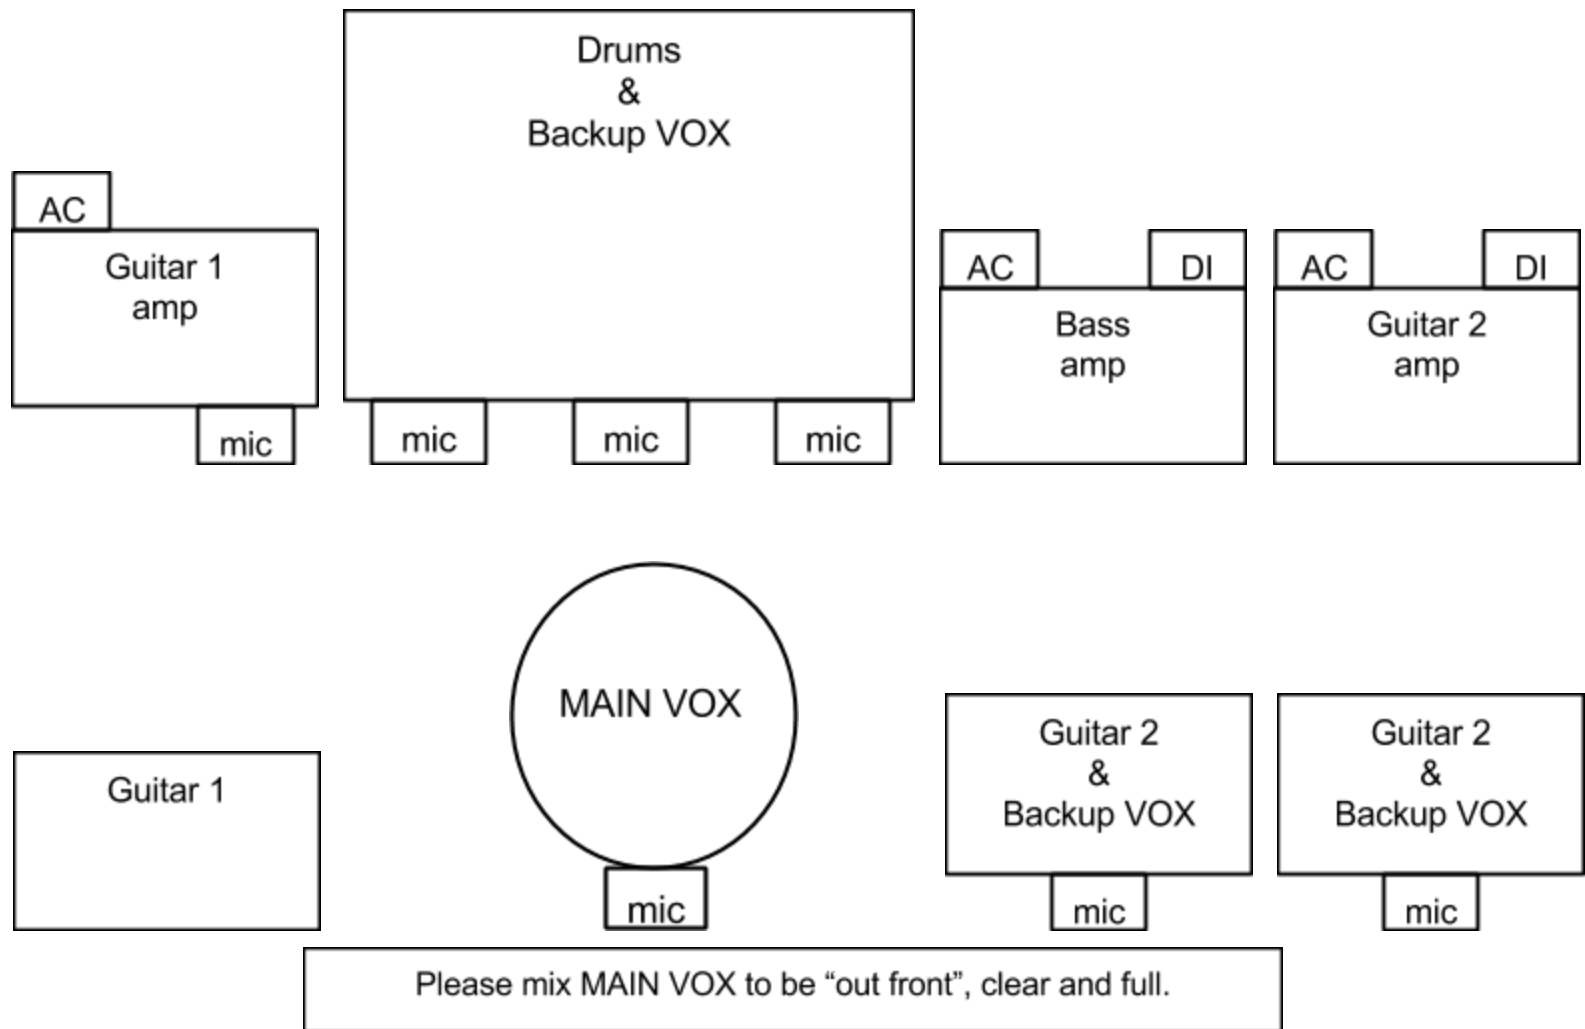

Gal Holiday and the Honky Tonk Revue Stage Plot & Input List

INPUT LIST

1. KICK
2. SNARE
3. OH
4. DRUM VOX
5. ELECTRIC GUITAR AMP

6. BASS DI
7. BASS AMP MIC
8. BASS VOX
9. ACOUSTIC GUITAR DI
10. ACOUSTIC GUITAR MIC
11. ACOUSTIC GUITAR VOX

12. MAIN VOX