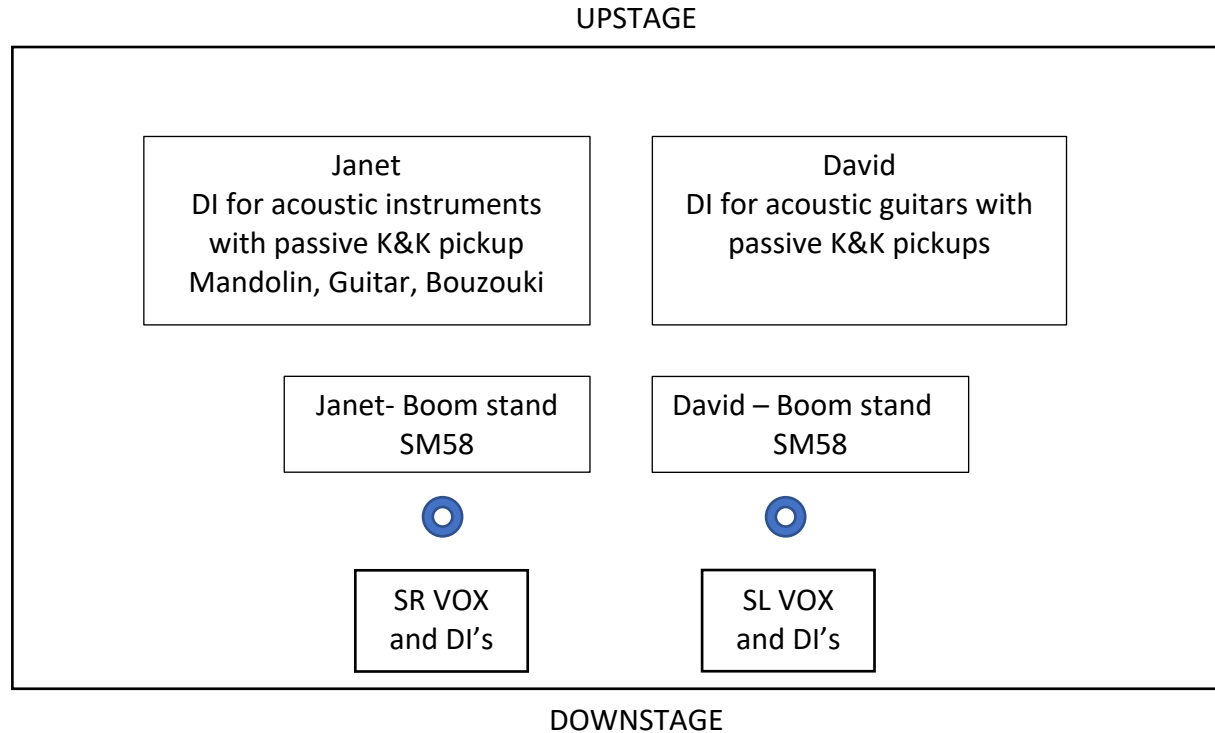

The Strange Valentines - STAGE PLOT (Feb 25, 2020)

Janet Mills (phone +1-306-522-7722)

Email addresses: thestrangevalentines@gmail.com, janetcmills@gmail.com

David Farrell: djf1959@gmail.com

Minimum stage dimensions: 8ft x 8ft

INPUT LIST

INPUT	DESCRIPTION	MIC/DI	STAND TYPE	INSERT
1	Janet vocal	SM58	Boom	None
2	David vocal	SM58	Boom	None
3	Janet instrument	DI		None
4	David instrument	DI		None

Comments: Both members sing both lead and back up vocals. Both artists may change instruments between songs and can cut signal to desk before changing. All instruments are fitted with passive K&K mini pickups which are typically low gain. No effects are used between instruments and desk (effects on instruments and vocals are at the discretion of the sound engineer). Thank you!