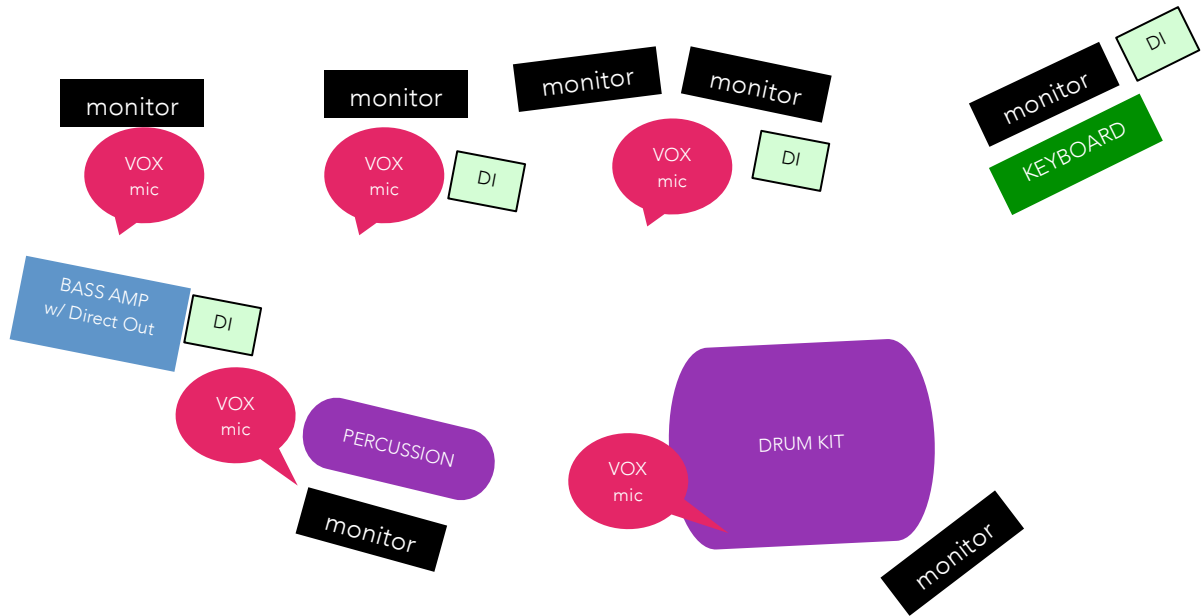

F
O
H

F
O
H

6 PIECE ACOUSTIC: STAGE PLOT:

1 Drummer & Percussion

Preferred set up—the band is happy to adjust based on space and/or backline limitations.

INPUTS:

Vocals: 5 mics (3 across front, 1 drummer, 1 percussion)

Drum kit 1: Preferred: Kick, snare, 2 rack, 1 floor, 2 over head (7). Minimum = 2 Kick and snare

Percussion: Preferred: 2 conga, 1 timbale, 2 bongos, 2 over head (7) Minimum = 2

DIs: 4

QUESTIONS:

Alec: 508.641.0858