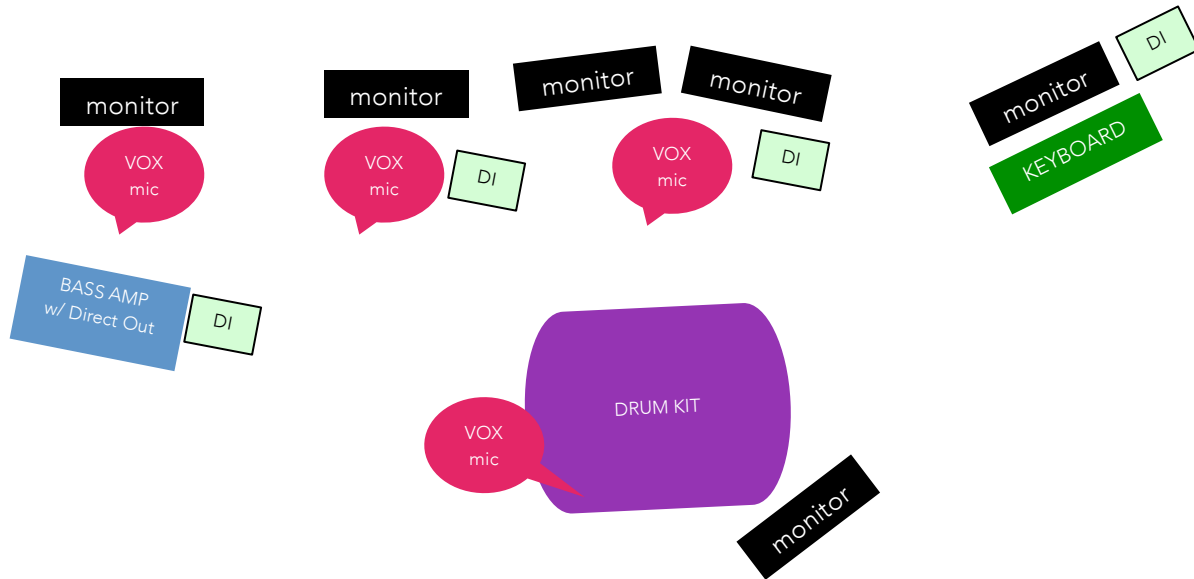

F
O
H

F
O
H

5 PIECE ACOUSTIC: STAGE PLOT:

1 Drummer

Preferred set up—the band is happy to adjust based on space and/or backline limitations.

INPUTS:

Vocals: 4 mics (3 across front, 1 drummer)

Drum kit 1: Preferred: Kick, snare, 2 rack, 1 floor, 2 over head (7). Minimum = 2 Kick and snare

DIs: 4

QUESTIONS:

Alec: 508.641.0858

JB: 978.888.7900