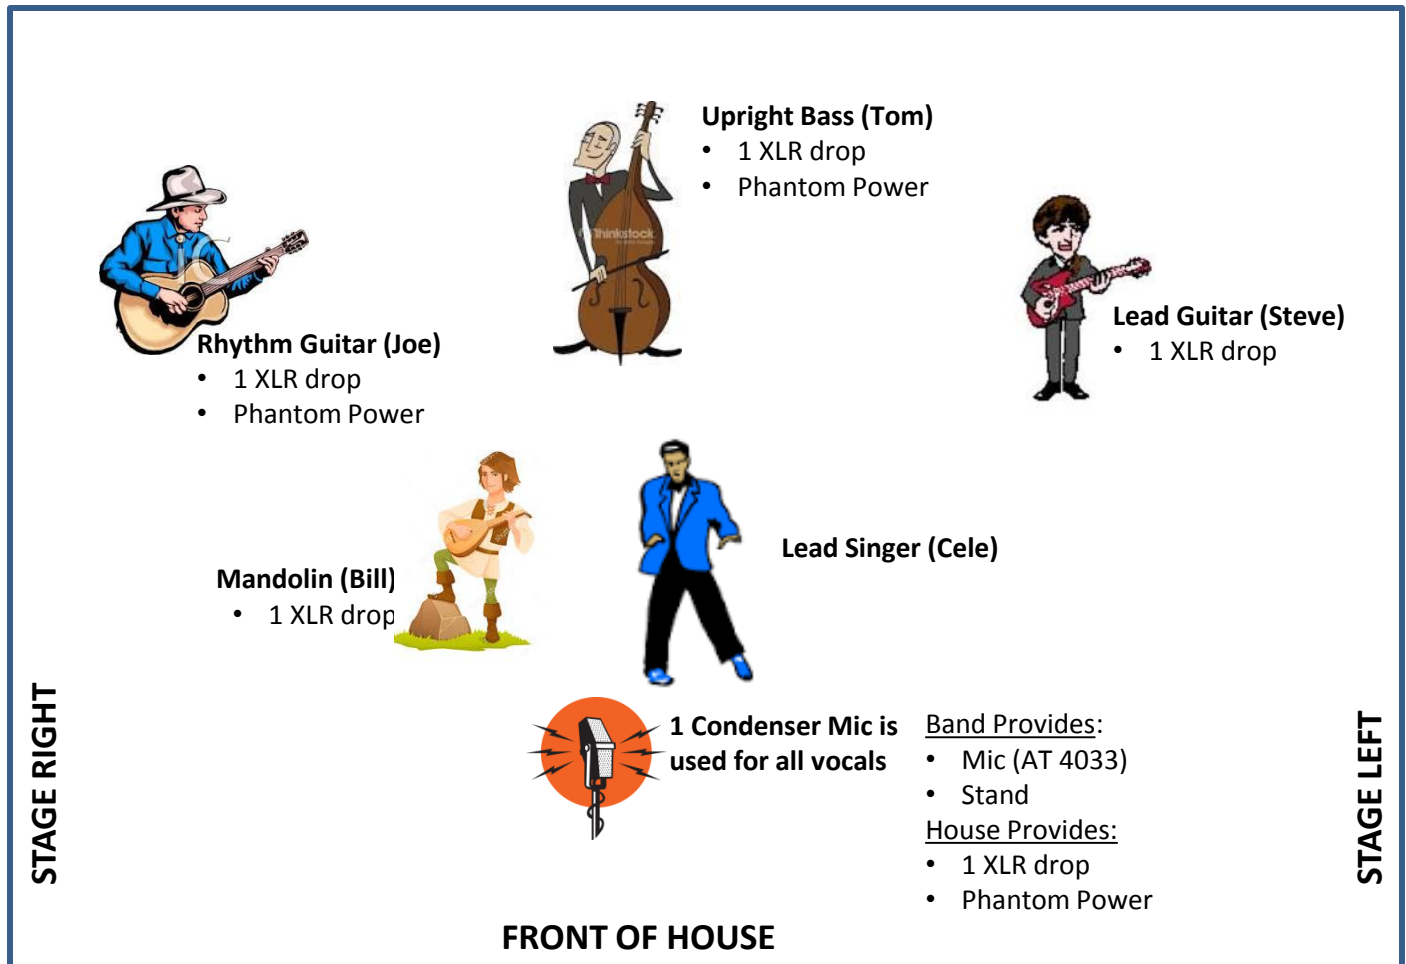

The Gravy Boys

Stage Plot

Inputs:

1 XLR drop required for AT4033 Condenser mic for vocalists, center stage.

- Band will provide the mic and stand
- Phantom Power from the PA board is required

4 XLR drops required for

- 2 guitars
- 1 mandolin
- Upright bass

All will go direct to board from performer-provided DI/Pre-Amp boxes with XLR out.

Monitors:

One wedge for each performer, with separate monitor mixes, if possible. But we are flexible and can happily adapt to whatever is available.

NOTE: Monitors near the condenser mic need to be used sparingly and sometimes not at all!

Band Members:

Steve “Cele” Celestini – Vocals/Harmonica
Bill Spagnardi – Vocals/Mandolin
Steve “Stormy” Storms – Guitar/Dobro/Vocals
Joe Spagnardi – Guitar, Vocals
Tom Spagnardi – Upright Bass, Vocals