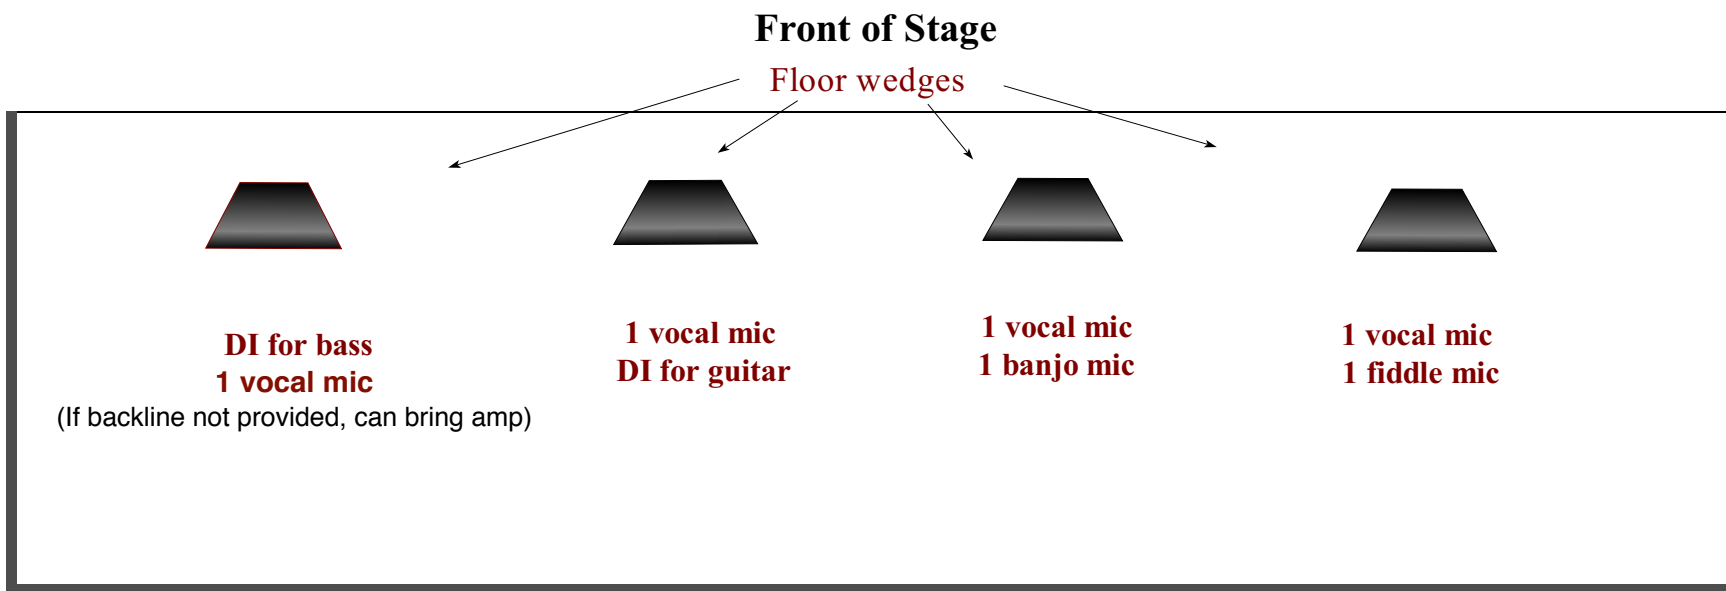

Delta Reign Stage Plot

- 4 Vocal Microphones
- 1 Banjo Mic
- 1 fiddle mic
- 1 Guitar DI
- 1 Bass DI

Vocal mic's should be Sure Beta 58's or equivalent

Banjo mic: Sure Beta 57 or equivalent

fiddle mic: Sure SM 57 or equivalent