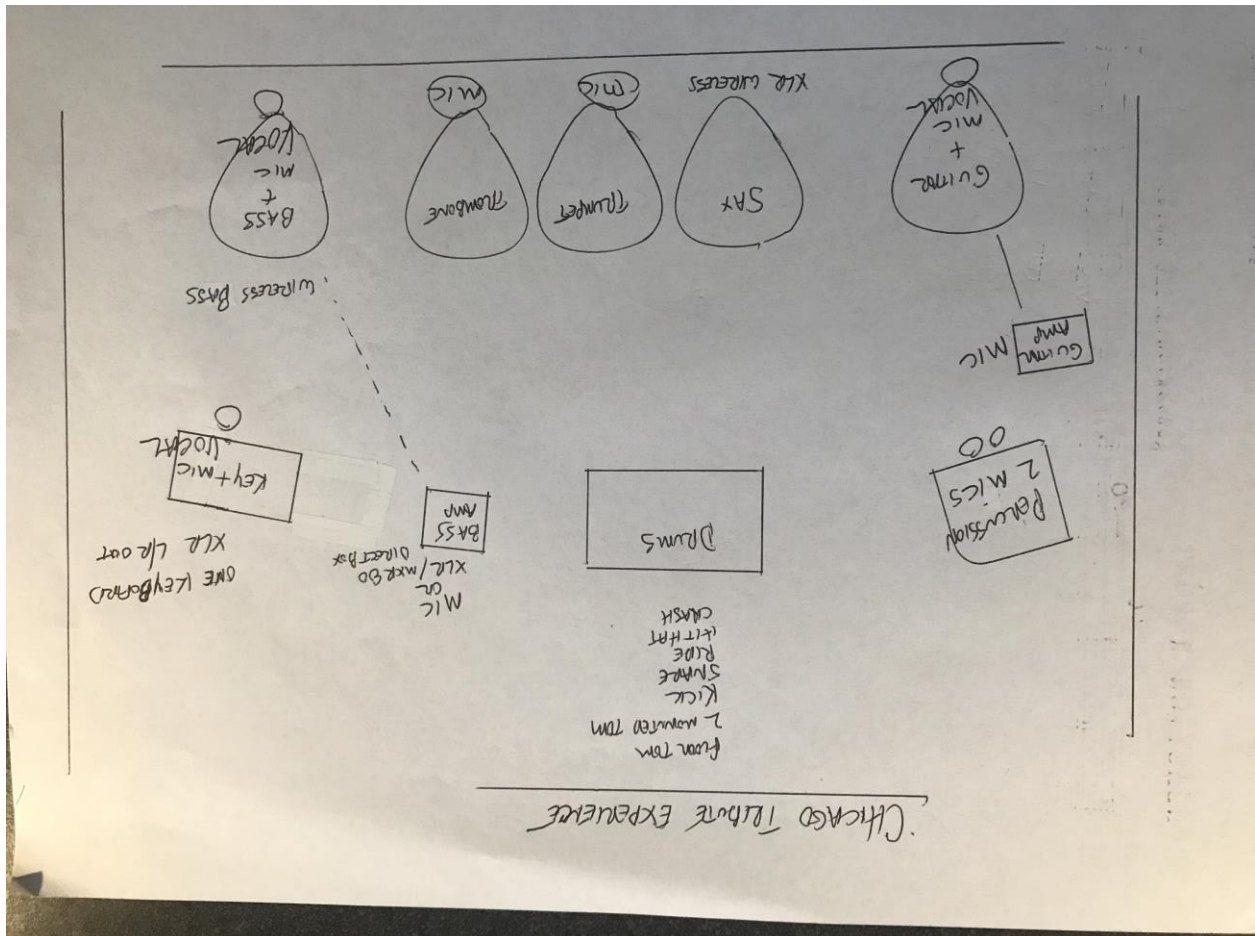

Chicago tribute experience

Stage Plot:

Input Listing:

Drums:

Kick

Snare

Rack Hi

Rack Lo

Floor

Over left

Over right

Hats

Percussion:

Bongos

Timbales

Congas

Horn Section:

Trumpet

Trombone

Sax

Flute

Vocals

Guitarist lead and backing vocals

Bassist lead lead and backing vocal