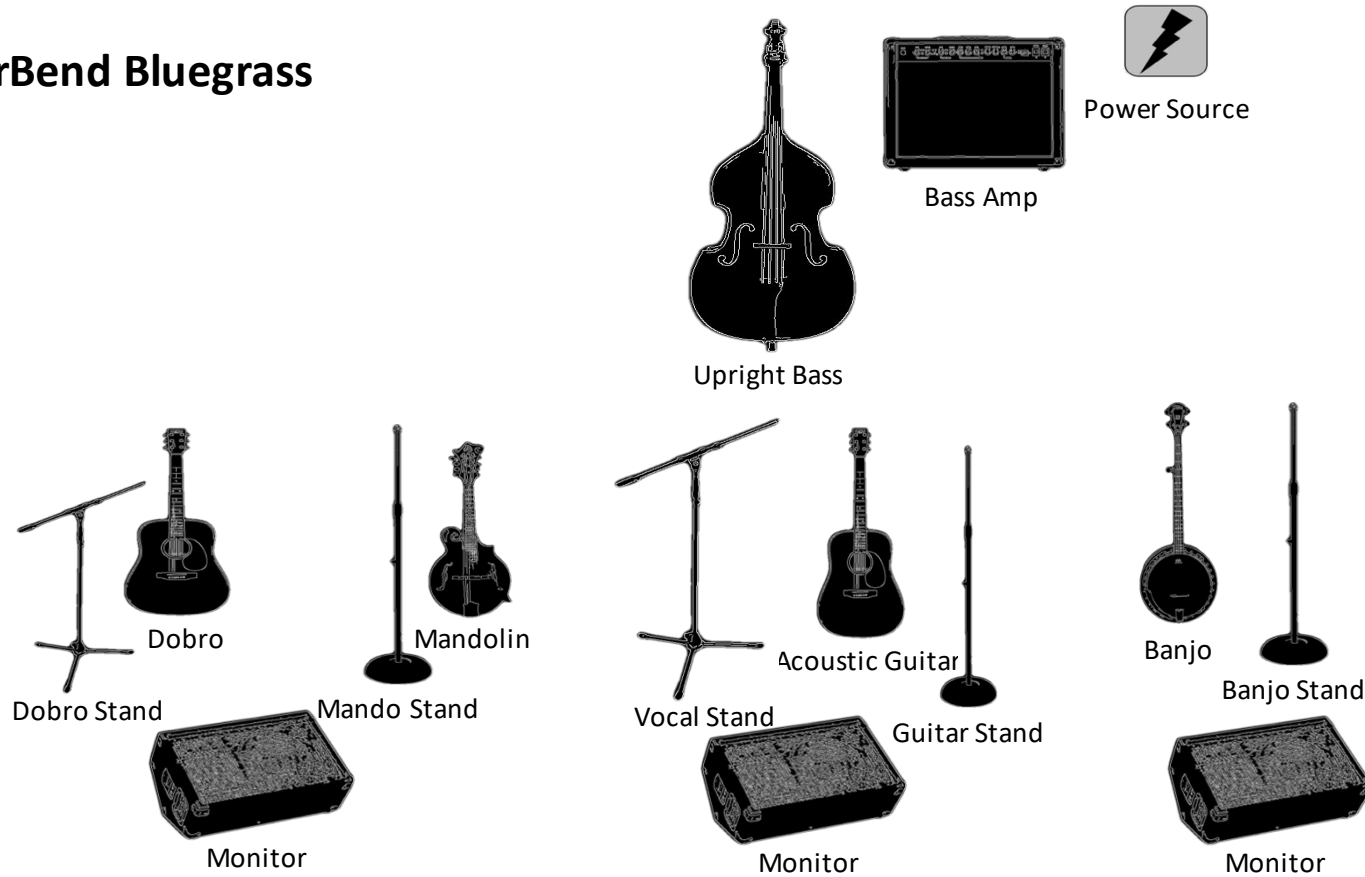

Stage Plot

RiverBend Bluegrass

Boom Stand

Inputs

1	Upright Bass DI	9		17	
2	Dobro Insturment Mic	10		18	
3	Mandolin instrument Mic	11		19	
4	Single Vocal Mic	12		20	
5	Guitar instrument Mic	13		21	
6	Banjo insturment mic	14		22	
7		15		23	
8		16		24	

Notes: All Vocals sang through single condensor mic. RiverBend can supply our own microphones. We supply our own Bass amp that has DI out.