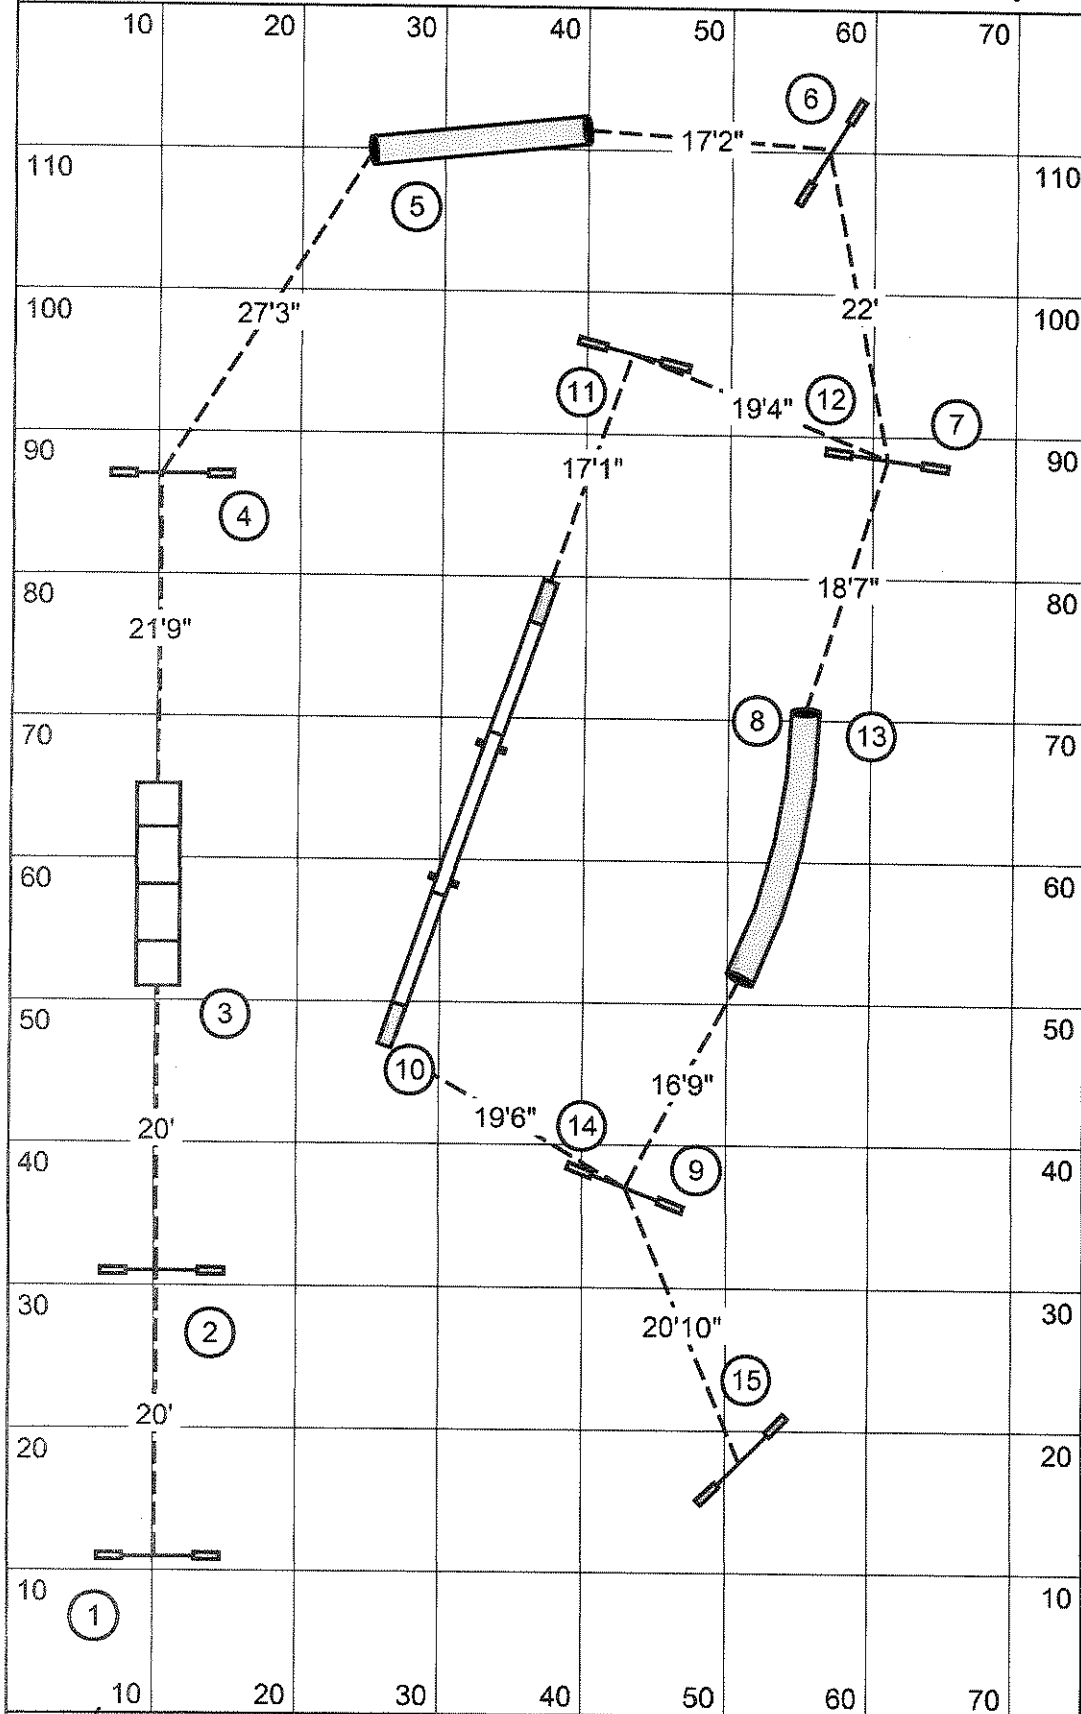

476.
159 yds.

Senior

3.00 yps
Big 53 sec.
Small 58 sec.

159 yds

Set B 56 sec
Set S 61 sec.

Champion

Big 53 sec.
Small 58 sec.

Set B 56 sec.
Set S. 61 sec.

Sandi Maday

Call
refusals
383 ft.
128 yps

Prairie Spring Cup - Beginner Novice Agility
March 19, 2016 - Judge Sandi Maday

B

2.7 yps.
 Beginner Big 47 sec. SdB 50 sec
 Small 56 sec Sel S. 59 sec.
 Novice Big 47 sec Sel B 50 sec
 Small 51 sec Sel C 57 sec.

Sandi
Maday

March 19, 2016 **Prairie Spring Cup - Nursery Agility Judge Sandi Maday**

Nursery 2.7 yps

129 yds

Big 48 sec Small 58 sec.

Select Big 51 sec. Select Small 61 sec.

Sandi Maday