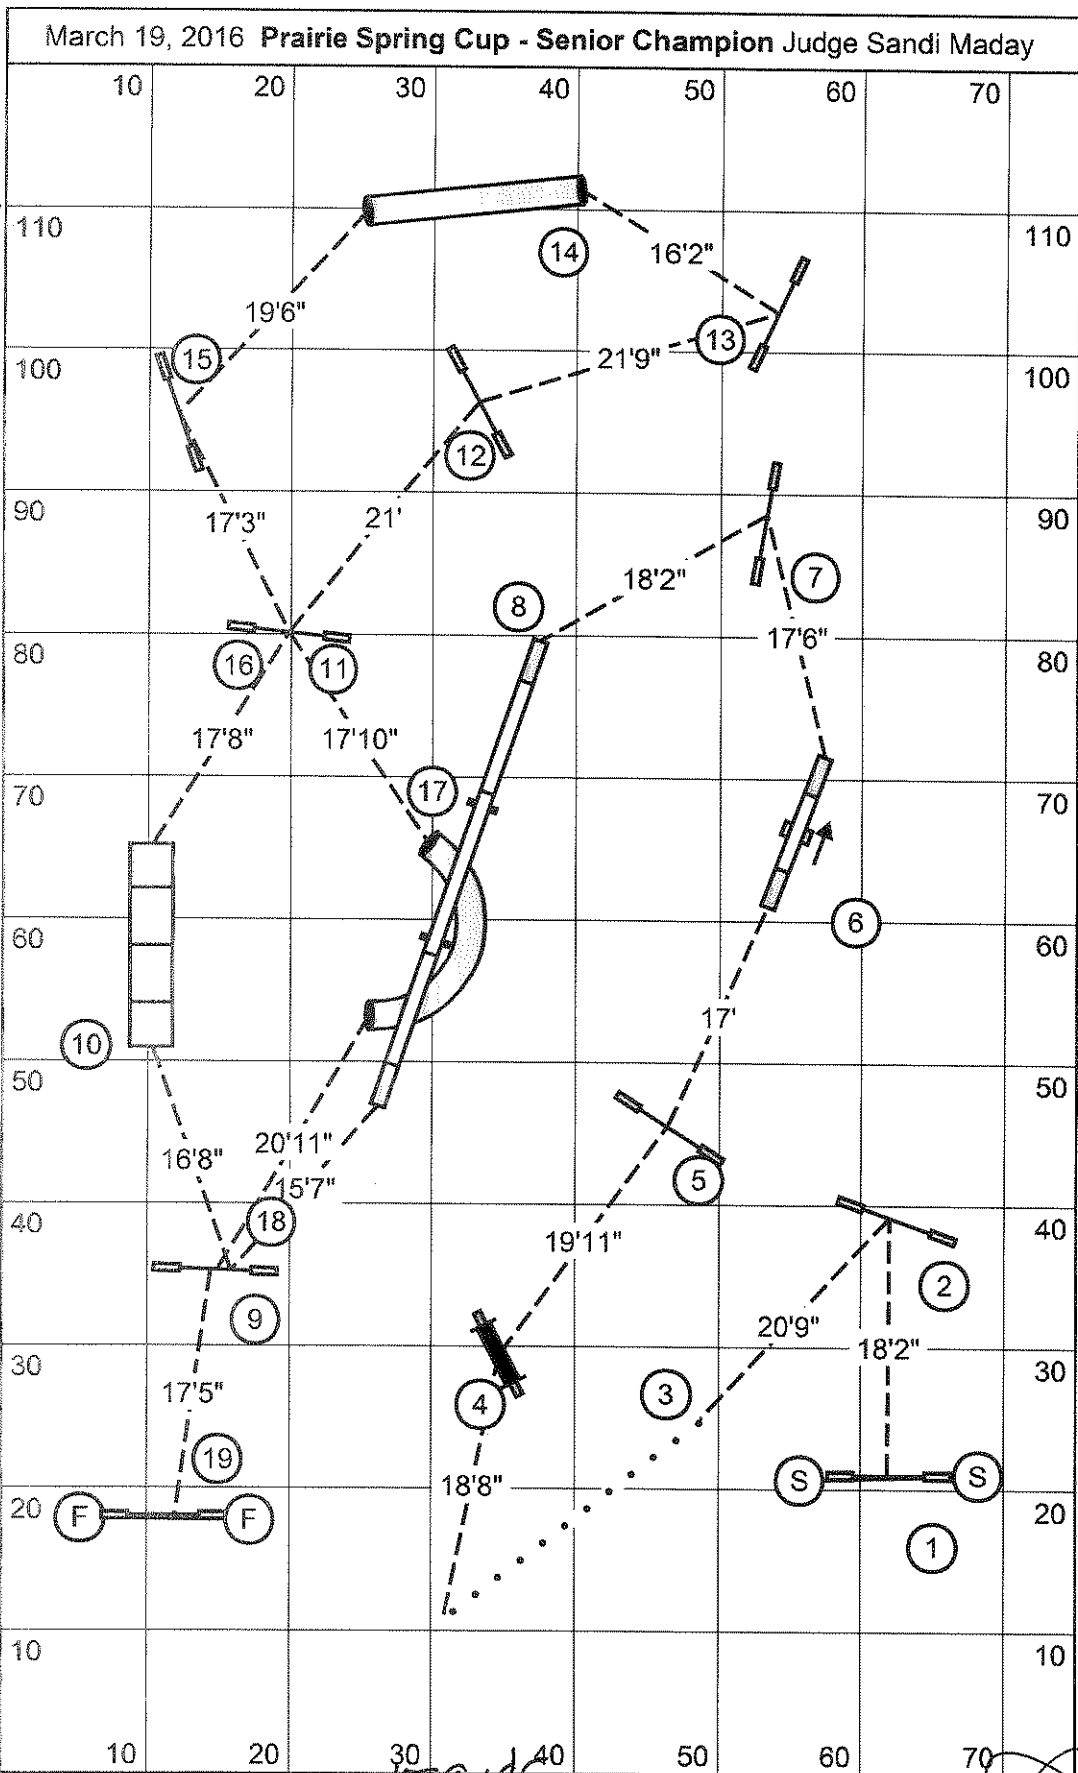

404 ft.
 135 yds.

removed
 this
 jump

2.7 yps Beginner	Big 50. Small 60	Novice	Big 50 sec Small 58 sec
	B Select 53		B Select 53 sec.
	S Select 63.		S Select 61 sec.

Sandi
 Maday

Prairie Spring Cup - Senior Champion

March 20, 2016 - Judge Sandi Maday

504 ft
168 yds.
Sandi Maday

3.10 yps

Senior

Big 54 sec.
Small 59 sec.
B select 57 sec.
S Select 62 sec.

Champion

Big 54 sec.
Small 59 sec.
B select 57 sec.
S select 62 sec.

476.
159 yds.

Senior

3.00 yps
Big 53 sec.
Small 58 sec.

159 yds

Set B 56 sec
Set S 61 sec.

Champion

Big 53 sec.
Small 58 sec.

Set B 56 sec.
Set S. 61 sec.

Sandi Maday

Call
refusals
383 ft.
128 yps

Prairie Spring Cup - Beginner Novice Agility
March 19, 2016 - Judge Sandi Maday

B

2.7 yps.
 Beginner Big 47 sec. SdB 50 sec
 Small 56 sec Sel S. 59 sec.
 Novice Big 47 sec Sel B 50 sec
 Small 51 sec Sel C 57 sec.