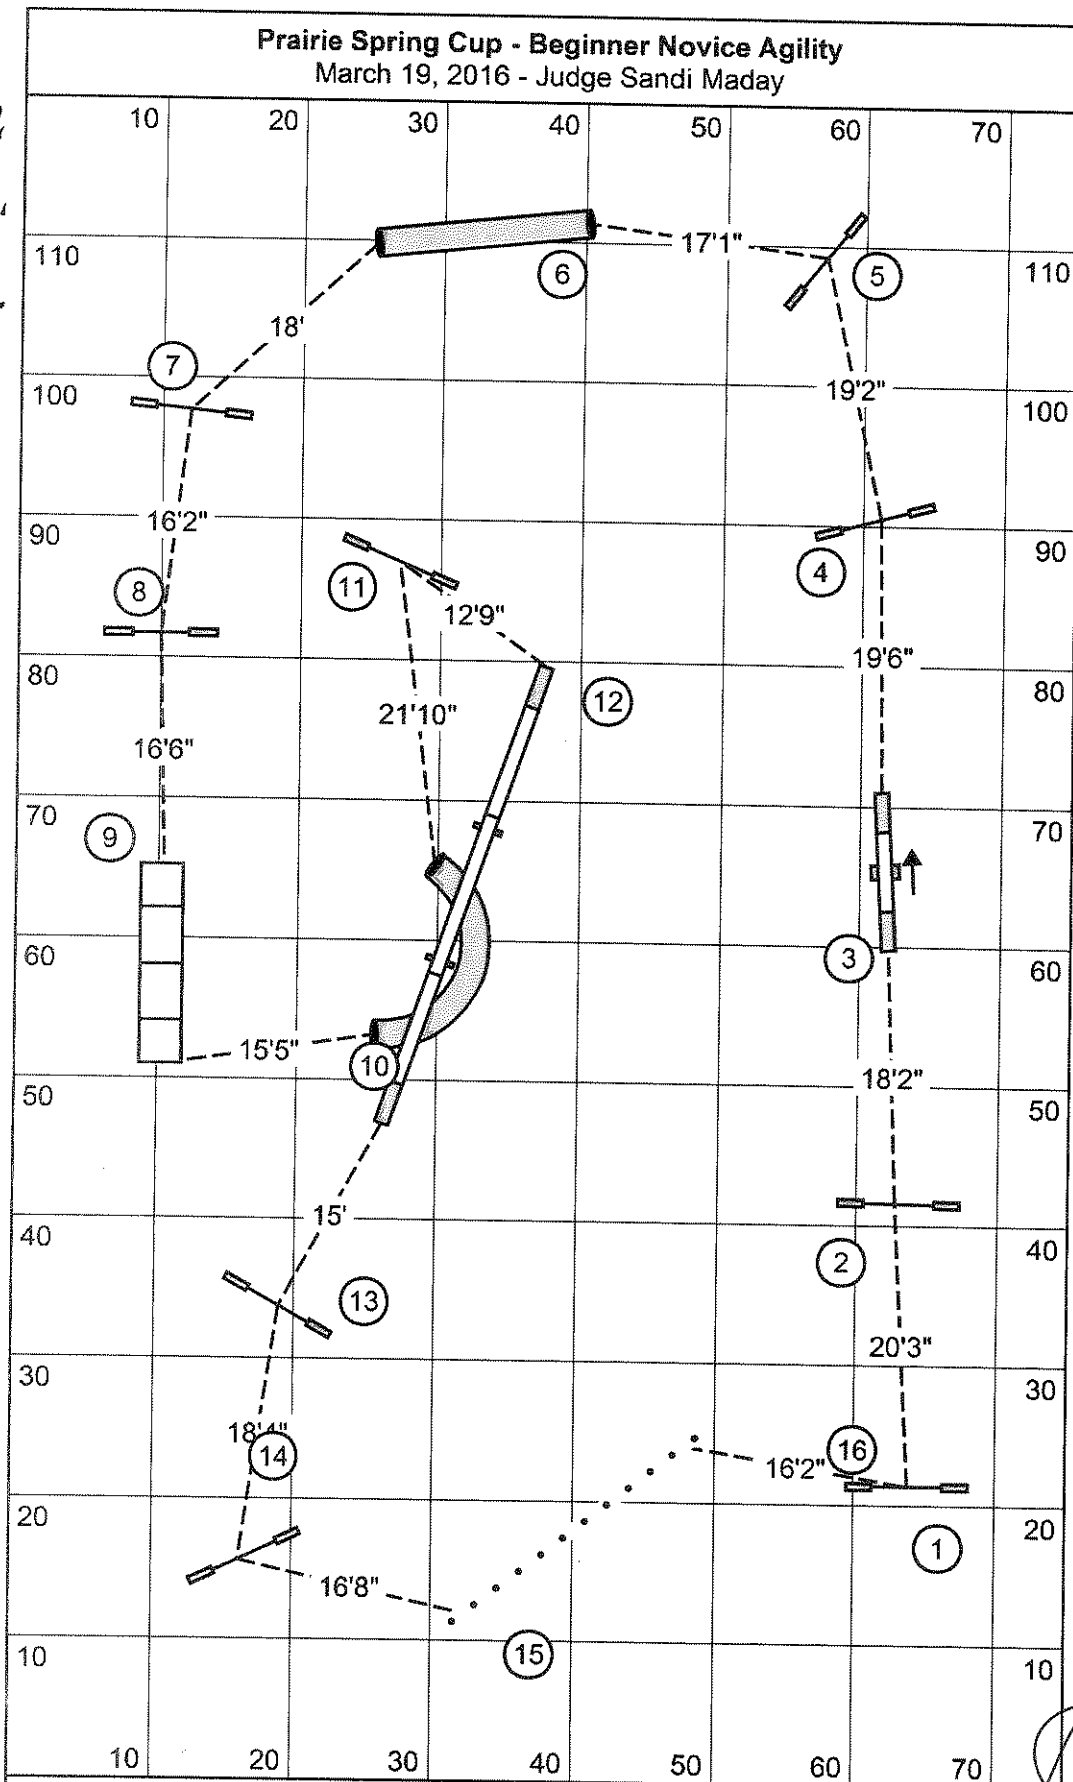

404 ft.
 135 yds.

removed
 this
 jump

2.7 yps Beginner	Big 50. Small 60	Novice	Big 50 sec Small 58 sec
	B Select 53		B Select 53 sec.
	S Select 63.		S Select 61 sec.

Sandi
 Maday

Prairie Spring Cup - Senior Champion

476.
159 yds.

Senior

3.00 yps
Big 53 sec.
Small 58 sec.

159 yds

Set B 56 sec
Set S 61 sec.

Champion

Big 53 sec.
Small 58 sec.

Set B 56 sec.
Set S. 61 sec.

Sandi Maday

Call
refusals
383 ft.
128 yps

Prairie Spring Cup - Beginner Novice Agility
March 19, 2016 - Judge Sandi Maday

B

2.7 yps.
 Beginner Big 47 sec. SdB 50 sec
 Small 56 sec Sel S. 59 sec.
 Novice Big 47 sec Sel B 50 sec
 Small 51 sec Sel C 57 sec.

Sandi
Maday

March 19, 2016 **Prairie Spring Cup - Nursery Agility Judge Sandi Maday**

Nursery 2.7 yps

129 yds

Big 48 sec Small 58 sec.

Select Big 51 sec. Select Small 61 sec.

Sandi Maday