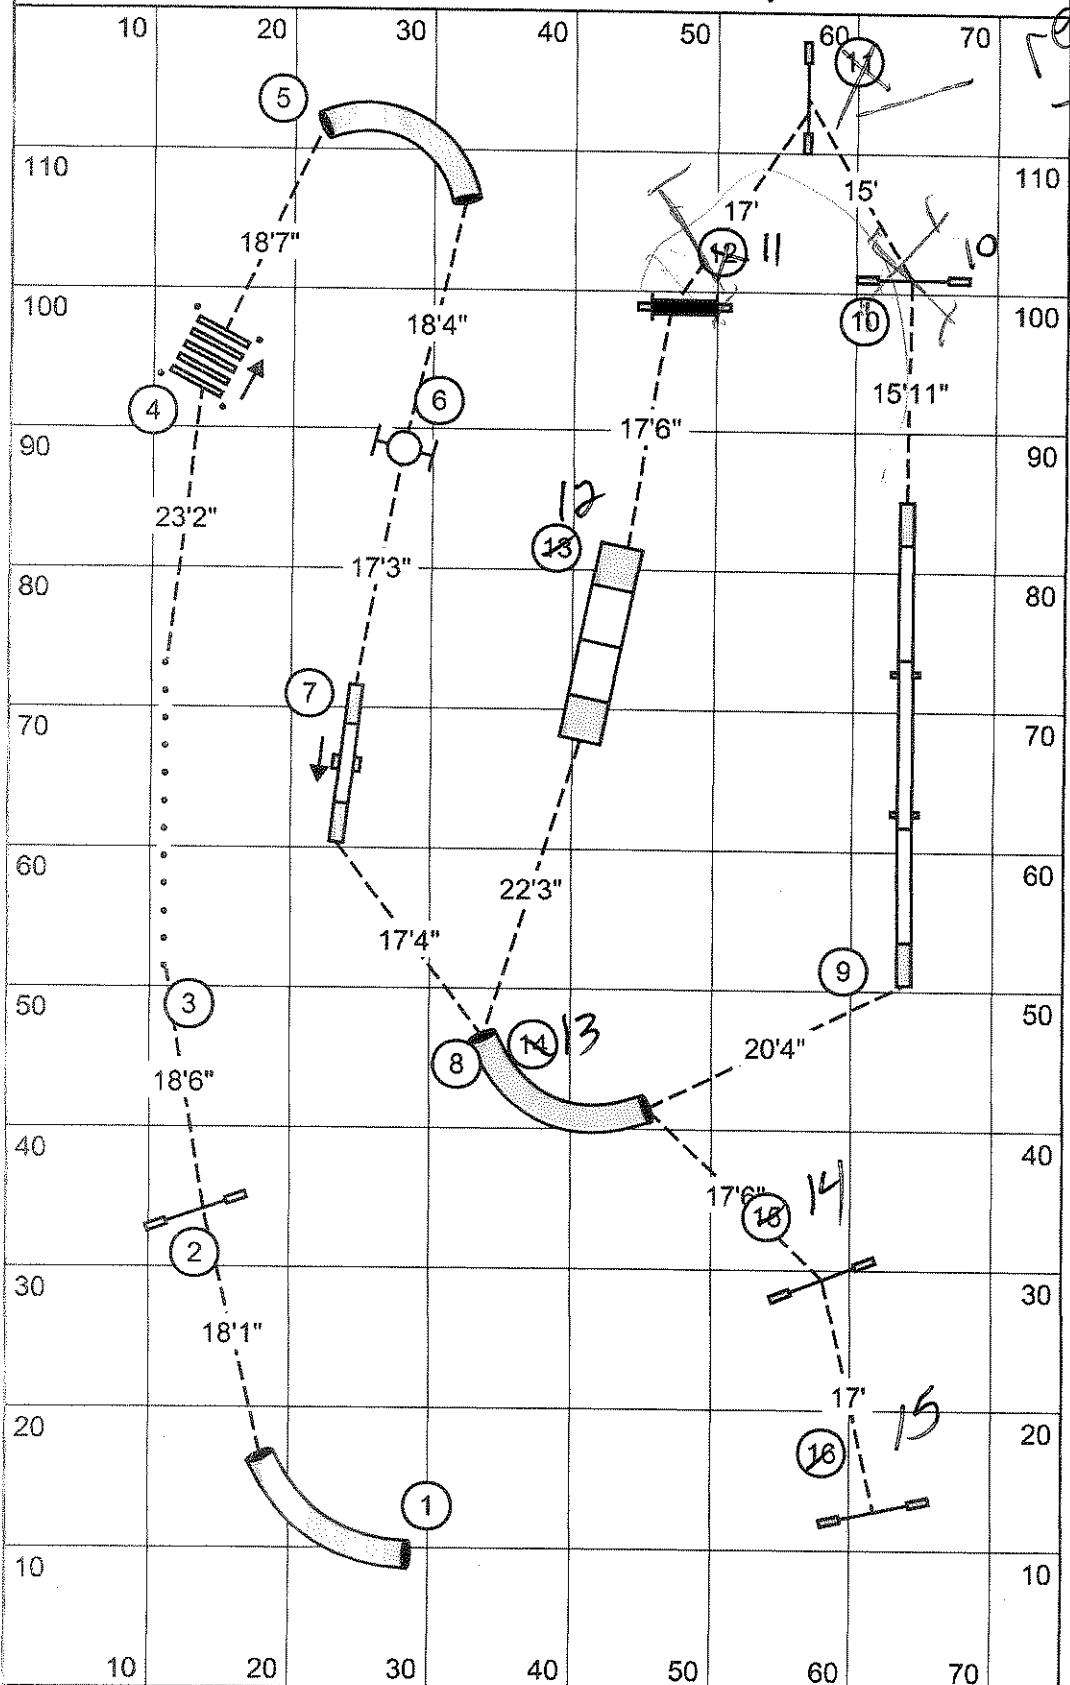

Prairie Spring Cup - Nursery - Agility
 March 20, 2016 - Judge Sandi Maday

364 ft.
121 yds

2.7 yps
 Big Dogs 45 sec.
 Small Dogs 51 sec.

Sandi Maday

Prairie Spring Cup - Beginner Novice - Agility
 March 20, 2016 - Judge Sandi Maday

404 ft.
 135 yds.

removed
 this
 jump

2.7 yps Beginner	Big 50. Small 60	Novice	Big 50 sec Small 58 sec
	B Select 53		B Select 53 sec.
	S Select 63.		S Select 61 sec.

Sandi
 Maday

Prairie Spring Cup - Senior Champion

March 20, 2016 - Judge Sandi Maday

504 ft
168 yds.
Sandi Maday

3.10 yps

Senior

Big 54 sec.
Small 59 sec.
B select 57 sec.
S Select 62 sec.

Champion

Big 54 sec.
Small 59 sec.
B select 57 sec.
S select 62 sec.

476.
159 yds.

Senior

3.00 yps
Big 53 sec.
Small 58 sec.

159 yds

Set B 56 sec
Set S 61 sec.

Champion

Big 53 sec.
Small 58 sec.

Set B 56 sec.
Set S. 61 sec.