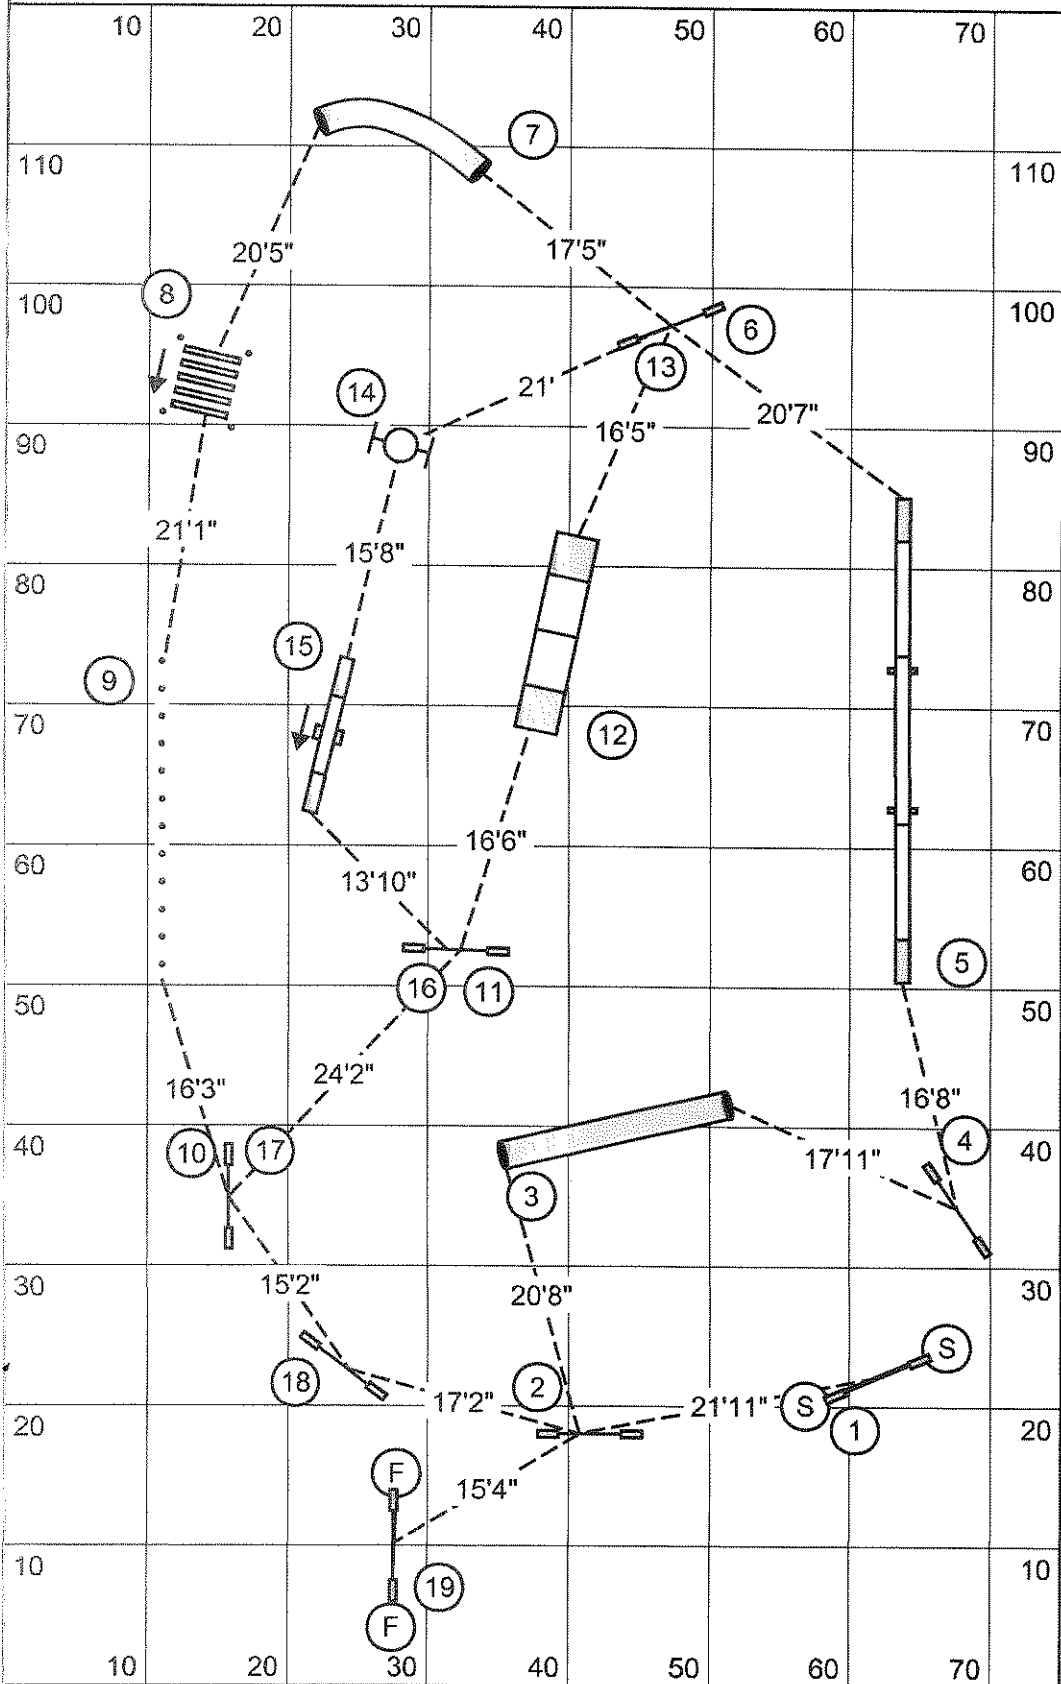

404 ft.
 135 yds.

removed
 this
 jump

2.7 yps Beginner	Big 50. Small 60	Novice	Big 50 sec Small 58 sec
	B Select 53		B Select 53 sec.
	S Select 63.		S Select 61 sec.

Sandi
 Maday

Prairie Spring Cup - Senior Champion

March 20, 2016 - Judge Sandi Maday

504 ft
168 yds.
Sandi Maday

3.10 yps

Senior

Big 54 sec.
Small 59 sec.
B select 57 sec.
S Select 62 sec.

Champion

Big 54 sec.
Small 59 sec.
B select 57 sec.
S select 62 sec.

476.
159 yds.

Senior

3.00 yps
Big 53 sec.
Small 58 sec.

159 yds

Set B 56 sec
Set S 61 sec.

Champion

Big 53 sec.
Small 58 sec.

Set B 56 sec.
Set S. 61 sec.