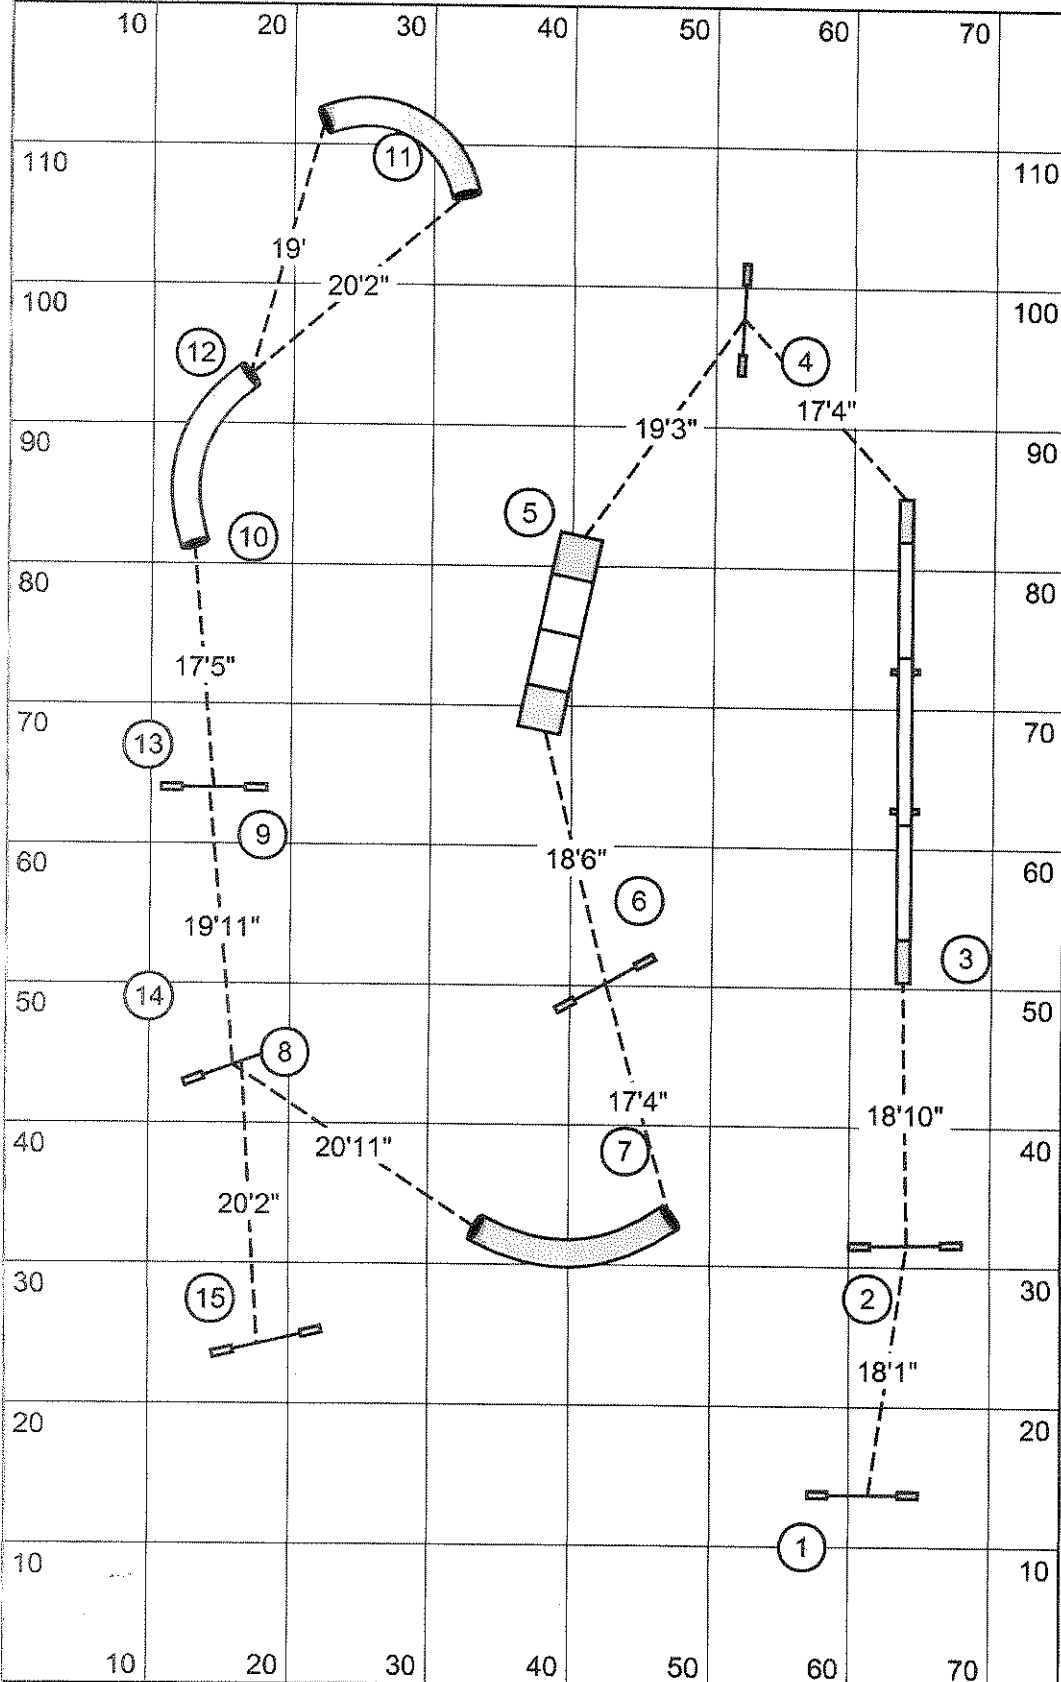

UKI Course Times and Course Lengths

Judge Name Sandi Maday

Show Name _____

Day (date) March 19, 2016

Class	Course Length yards	Big Dogs Time 26, 22, 20	Small Dogs Time 16, 12, 8, 4	Select 20,16	Select 12,8,4
Nursery Agility	129 yds	48 sec	58 sec	51 sec	61 sec.
Beginner.	128 yds	47 sec	56 sec.	50 sec. 59 sec.	59 sec.
Novice.	128 yds	47 sec.	54 sec.	50 sec.	57 sec.
Senior	159 yds	53 sec	58 sec.	56 sec	61 sec
Champion	159 yds	53 sec.	58 sec.	56 sec	61 sec
March 20, 2016					
Nursery	121 yds	45 sec	54 sec	48 sec	59 sec.
Beginner.	135 yds	50 sec.	60 sec.	53 sec	63 sec.
Novice.	135 yds	50 sec.	58 sec. 58 sec.	53 sec	61 sec
Senior.	168 yds	54 sec.	59 sec	57 sec	62 sec.
Champion	168 yds	54 sec.	59 sec.	57 sec.	62 sec.

Small Dogs add
 Senior & Champ 10%
 Novice 15%
 Beginners 20%

Select
 add 3 seconds
Nursery
 Use Beginner Rate &
 add 3 seconds

Please turn in at the end of Day to Show Manager

Please note: Select Jump Height: Add 3 seconds onto Regular jump heights. Please note this is an amendment to what is in the current rule book and should be briefed to competitors.

Prairie Spring Cup - Nursery - Agility
 March 20, 2016 - Judge Sandi Maday

364 ft.
121 yds

2.7 yps
 Big Dogs 45 sec.
 Small Dogs 51 sec.

Sandi Maday

Prairie Spring Cup - Beginner Novice - Agility
 March 20, 2016 - Judge Sandi Maday

404 ft.
 135 yds.

removed
 this
 jump

2.7 yps Beginner	Big 50. Small 60	Novice	Big 50 sec Small 58 sec
	B Select 53		B Select 53 sec.
	S Select 63.		S Select 61 sec.

Sandi
 Maday

Prairie Spring Cup - Senior Champion