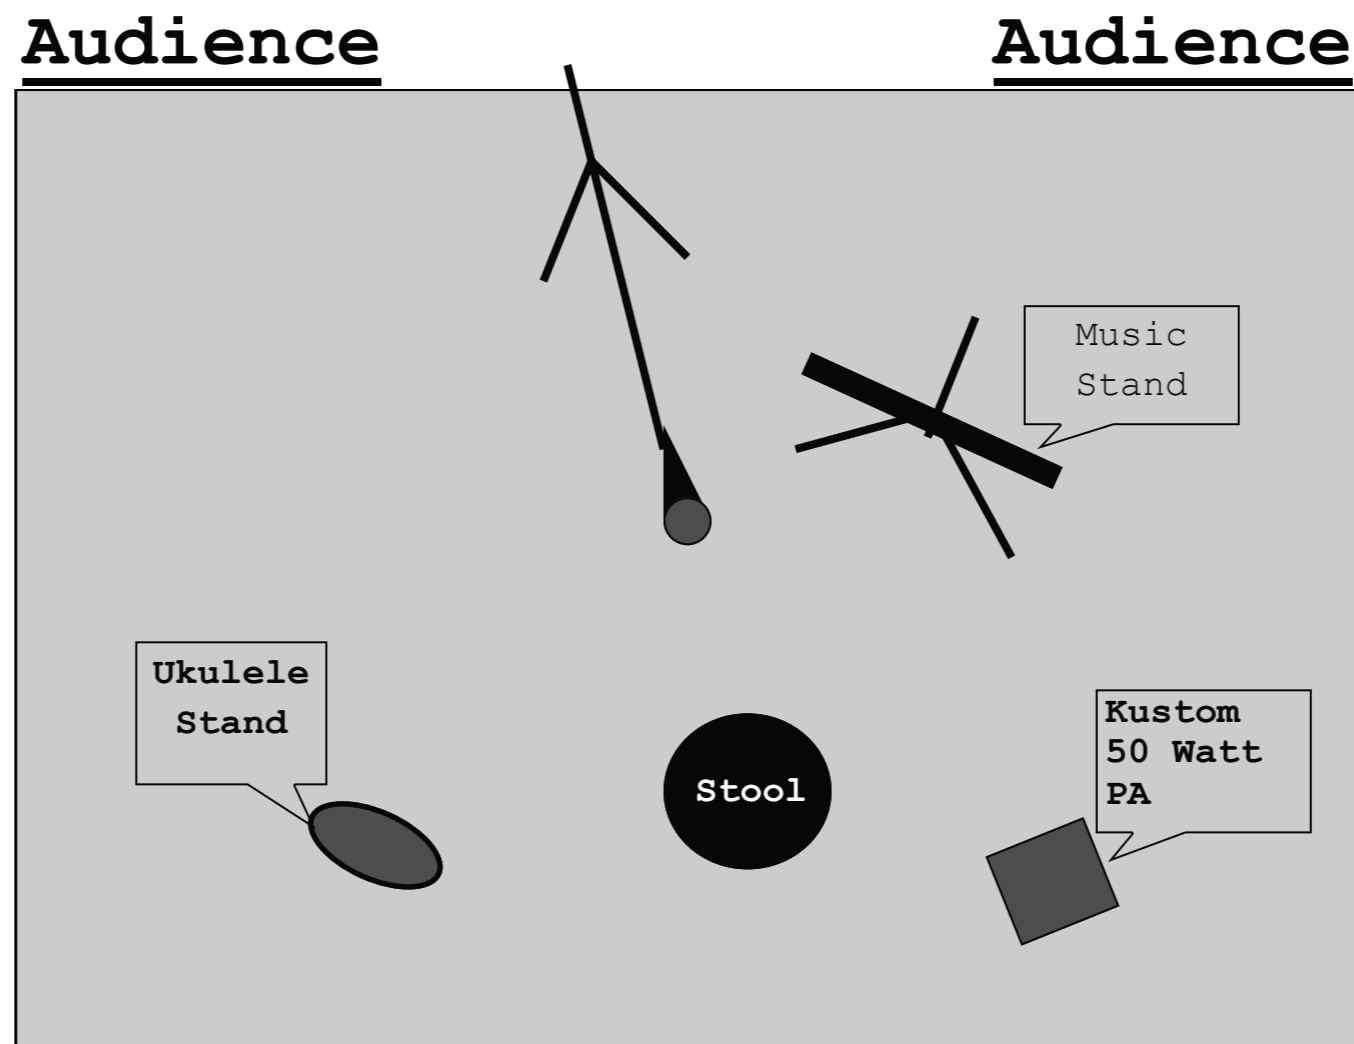

Equipment List

Ukuleles

- 1. Cordoba Tenor Ukulele
- 2. Epiphone Concert Ukulele

Ukulele Stand

Music Stand

Other (if not provided by venue)

- 1. Microphone with boom stand
- 2. 50 Watt Kustom P.A.
- 3. Stool

BANIC Stage Plot