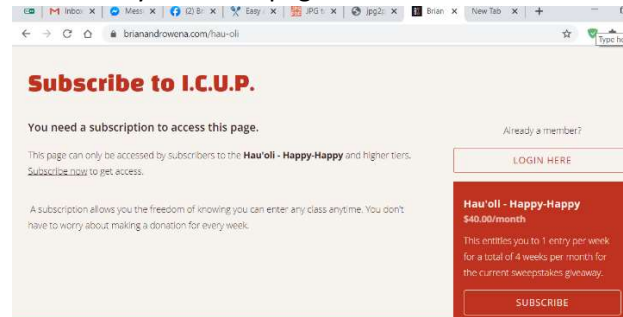

Click here to

5. o make a donation for Admission

- You choose one You can choose to make a one time payment, or a recurring payment. Recurring payments offer additional benefits.
- One time donations can be big or small

6. If you choose to make a one time payment, click on the button

7. Follow the prompts and you are done! Just download your music and prior to the session, you will receive the login and zoom information.

8. If you want to make recurring payments, Easy Pay, Easy Play, click as below.

9. It will take you to this pag

10. As a subscriber, you will have the ease of knowing you can download your music at your leisure, direct login access to meeting and you don't have to remember to make a donation every week. Each category offer additional things. Read about it here. Then choose one: