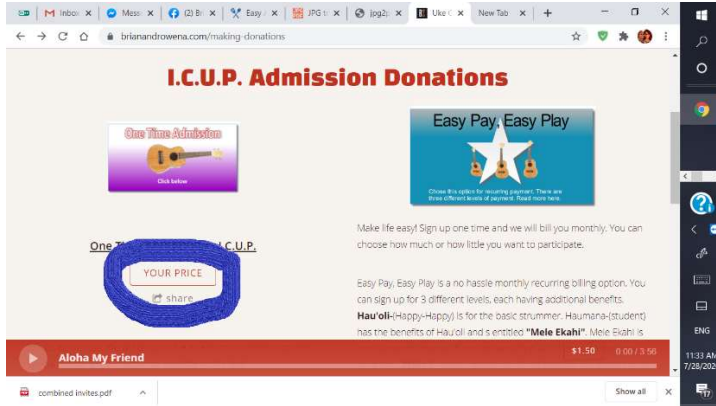

Instructions for Subscribers Access to Zoom and Lyrics

1. Go to www.brianandrowena.com

2. Click on ICUP
3. Explore this page, there is a lot of information here.

4. Scroll down to the section called "Club Sessions and Private Lessons"

Click here to

5. o make a donation for Admission

- You choose one You can choose to make a one time payment, or a recurring payment. Recurring payments offer additional benefits.
- One time donations can be big or small

6. If you choose to make a one time payment, click on the button

7. Follow the prompts and you are done! Just download your music and prior to the session, you will receive the login and zoom information.

8. If you want to make recurring payments, Easy Pay, Easy Play, click as below.

9. It will take you to this pag

10. As a subscriber, you will have the ease of knowing you can download your music at your leisure, direct login access to meeting and you don't have to remember to make a donation every week. Each category offer additional things. Read about it here. Then choose one: