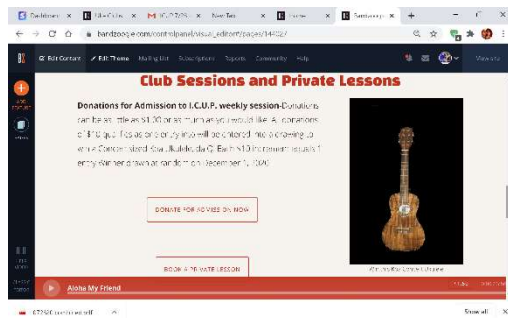

Instructions for Subscribers Access to Zoom and Lyrics

1. Go to www.brianandrowena.com

2. Click on ICUP
3. Explore this page, there is a lot of information here.

4. Scroll down to the section called "Club Sessions and Private Lessons"

6. If you choose to make a one time payment, click on the button

7. Follow the prompts and you are done! Just download your music and prior to the session, you will receive the login and zoom information.