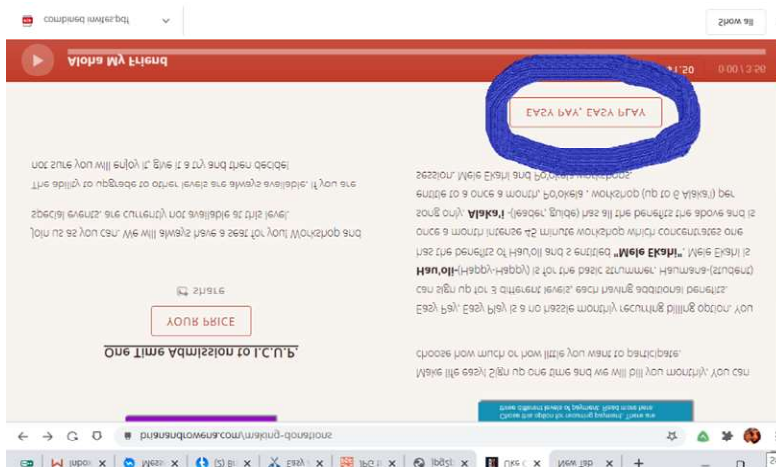

9. It will take you to this pag