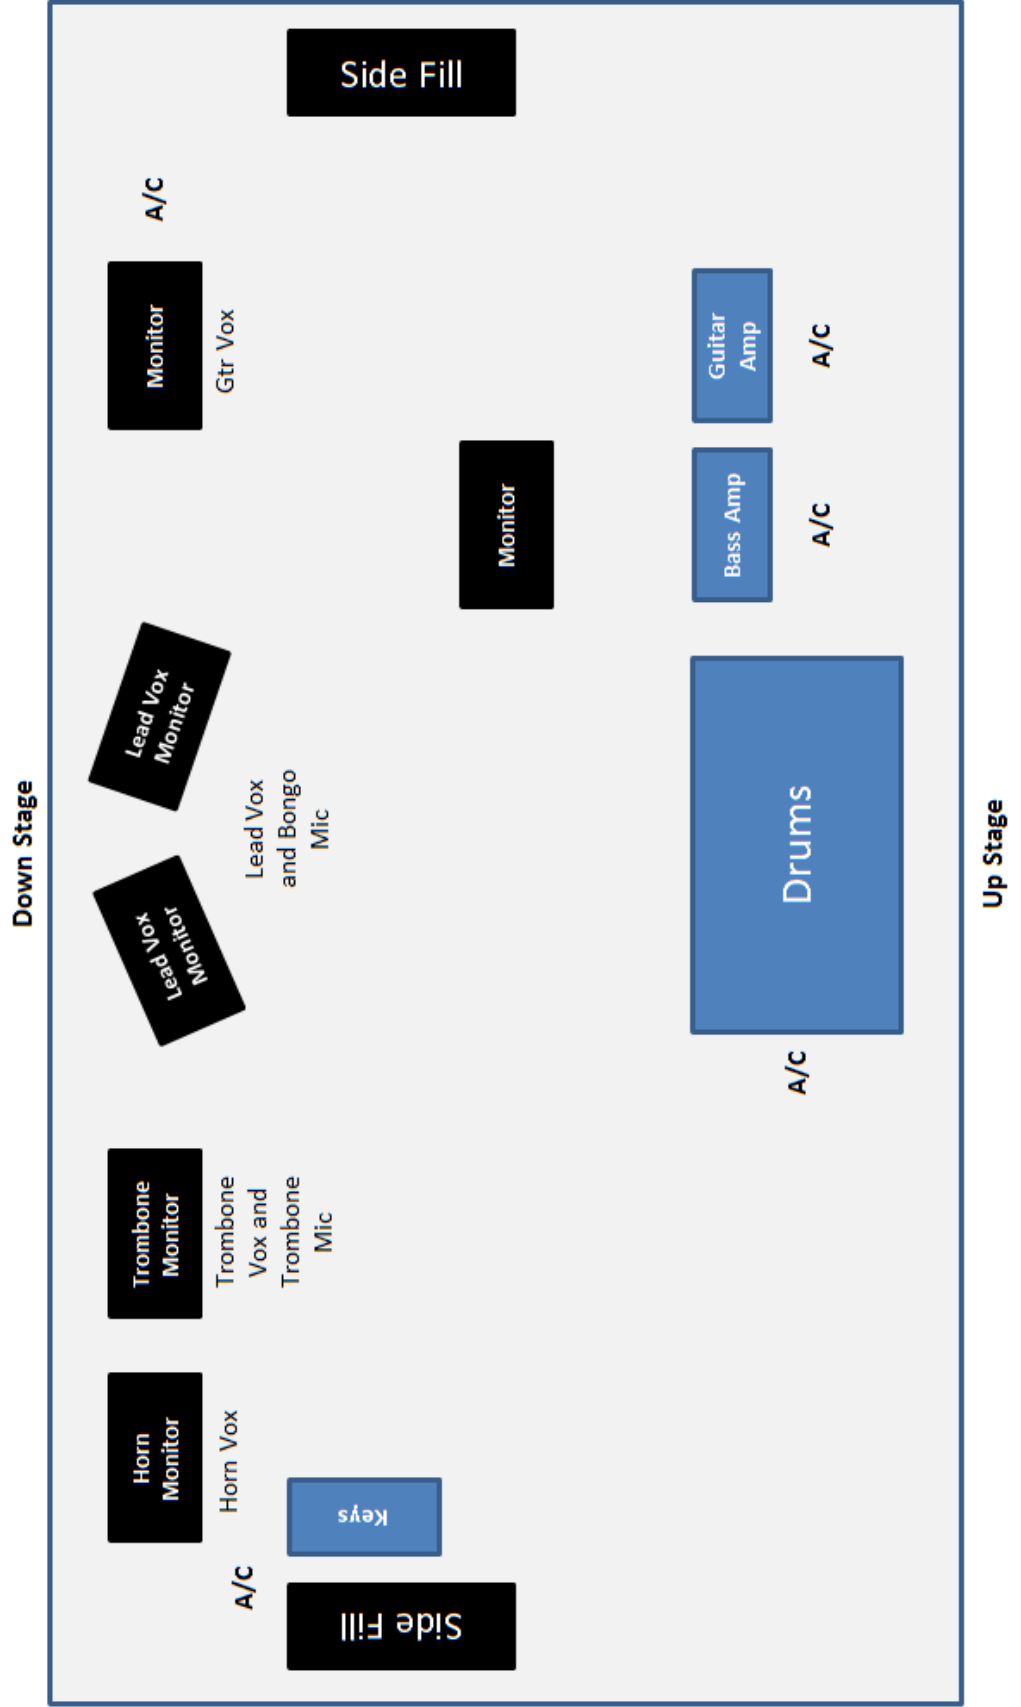

Judge Roughneck Stage Plot

Judge Roughneck

Input List

(In no particular order)

1. Kick
2. Snare
3. Rack 1
4. Rack 2
5. Floor 1
6. High Hat
7. Overhead (L)
8. Overhead (R)
9. Bass
10. Guitar 1
11. Keys (mono)
12. Saxophone (wireless)
13. Trumpet
14. Trombone
15. Bongo's
16. Lead Vocal
17. Horn Vocal
18. Trombone Vocal
19. Guitar Vocal