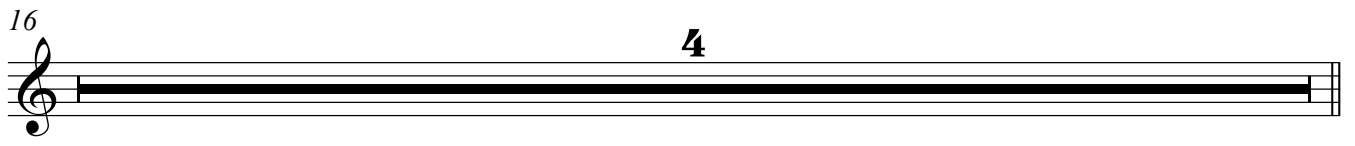

Saxophone

Snake-like weaving patterns.

snake davis

Scaley 1