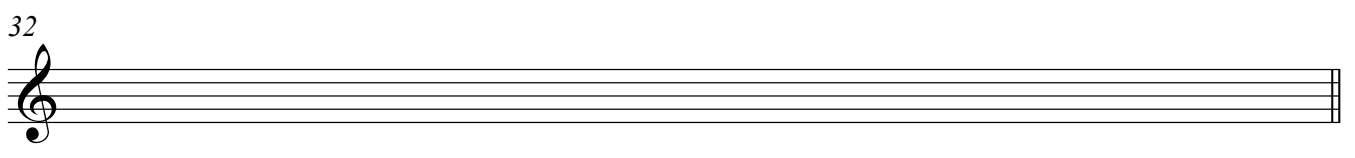

Saxophone

Snake-like weaving patterns.

snake davis

Scaley 1