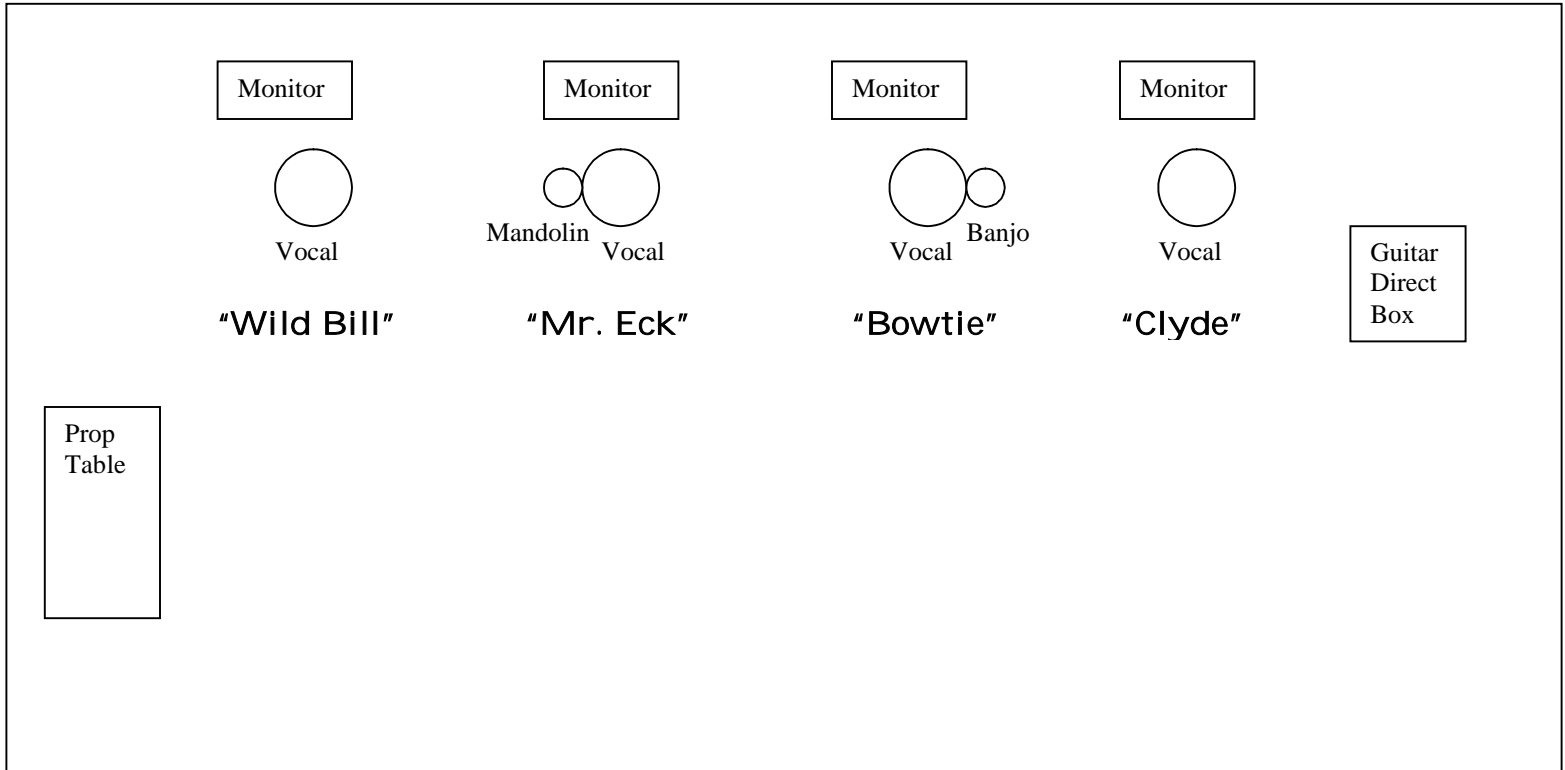

# Ramblin Jug Stompers Stage Plot

## Total PA Inputs Required : 7

- 4 Vocal mikes on boom stands
- 2 Instrument mikes on boom stands or attached to vocal mike stand (Mandolin and Banjo)
- 1 Direct box for acoustic guitar

## Total Floor Monitor Speakers Required: 4

As shown on drawing