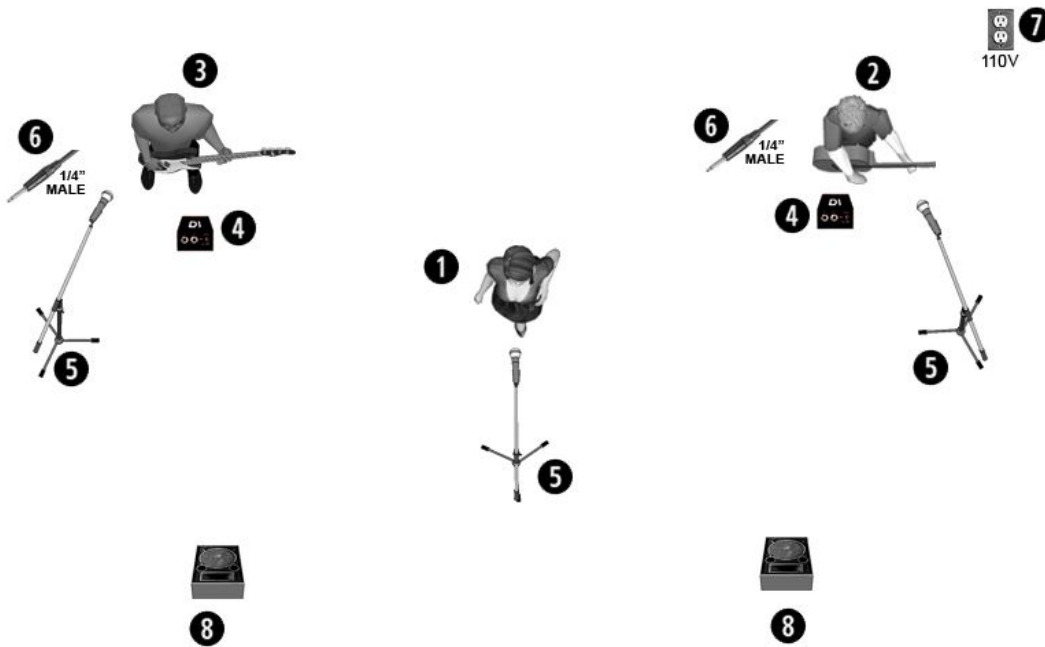

STAGE PLOT for BILL & ELI PERRAS with MARK GOLDBERG

- | | |
|------------------------|-------------------------------------|
| 1) Eli Perras | 5) Three Boom Stands w/Vocal Mics |
| 2) Bill Perras | 6) Two 1/4" patch cords for guitars |
| 3) Mark Goldberg | 7) 110v AC input |
| 4) Two Direct-In Boxes | 8) Stage Monitors |