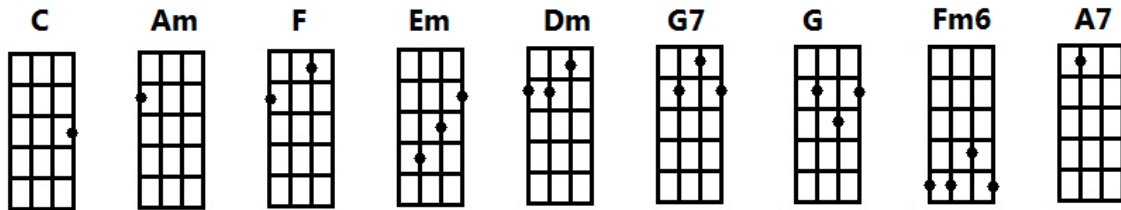

### Verse 1

**C** (G) **Am** (G)  
Always and forever, each moment with you  
**F** **Em** **Dm** **G7**  
Is just like a dream to me that somehow came true  
**C** (G) **Am** (G)  
And I know tomorrow will still be the same  
**F** **Em** **Dm** **G7**  
'Cause we've got a life of love that won't ever change and