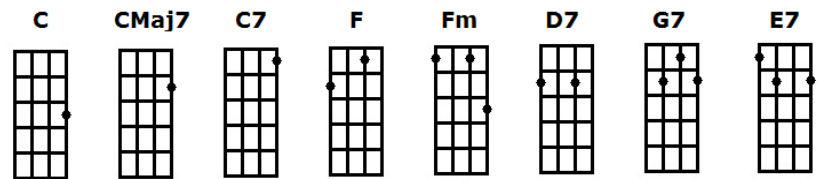

Make You Feel My Love

Adele (Bob Dylan Cover)

Verse 1

C **Cmaj7**
When the rain is blowing in your face,
C7 **F**
And the whole world is on your case,
Fm **C** **Am**
I could offer you a warm embrace
D7 **G7** **C**
To make you feel my love.

Verse 2

C **Cmaj7**
When the evening shadows and the stars appear,
C7 **F**
And there is no one there to dry your tears,
Fm **C** **Am**
I could hold you for a million years
D7 **G7** **C**
To make you feel my love.

Chorus

F **C**
I know you haven't made your mind up yet,
E7 **C**
But I would never do you wrong.
F **C** **Am**
I've known it from the moment that we met,
D7 **G7**
No doubt in my mind where you belong.

Verse 3

(C)I'd go hungry; I'd go **(CMaj7)**black and blue,
(C7)I'd go crawling down the **(F)**avenue.
(Fm)No, there's nothing that I **(C)**wouldn't do
(D7)To make you **(G7)**feel my **(C)**love.

Chorus