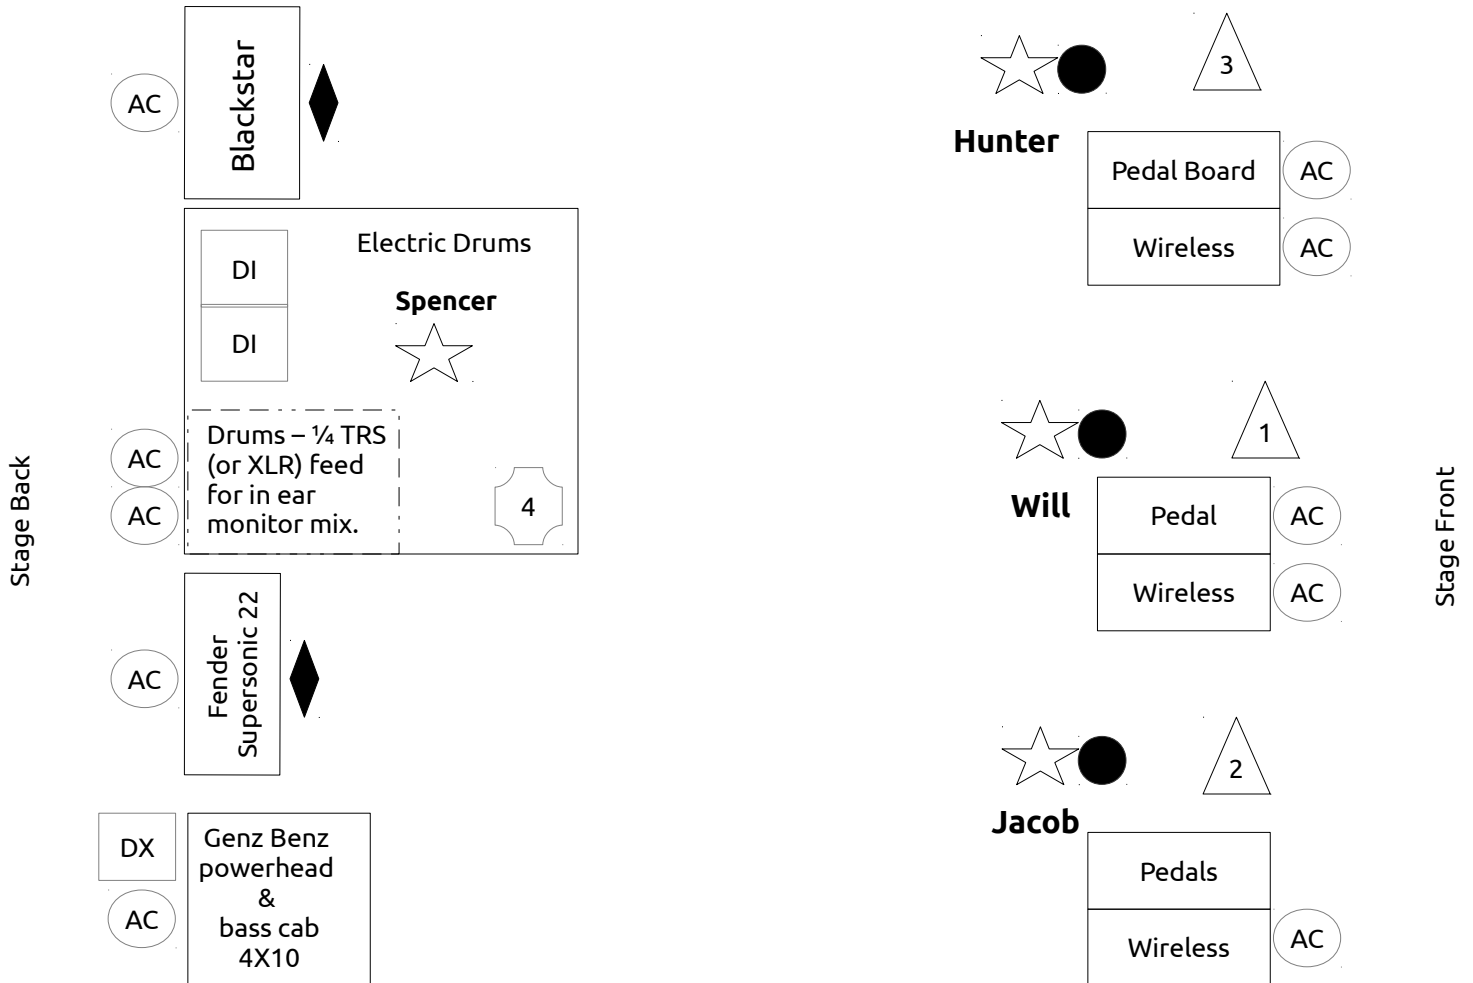

# BreakAway

[www.breakawaymusic.info](http://www.breakawaymusic.info)

**Will Sharp** – lead vocals and rhythm guitar  
**Jacob Murphy** – backup vocals and bass guitar  
**Hunter Laughhunn** – backup vocals and lead guitar  
**Spencer Sharp** – drums

Contact: Wayne Sharp (217)259-1424

Input	Description	Mic/DI/Direct out	Stand Type	Insert
1	Electric drums – left out	DI		
2	Electric drums – right out	DI		
3	Bass Guitar	Direct XLR out		
4	Guitar	Senn E609/SM 57	Short boom	Comp
5	Guitar	Senn E609/SM 57	Short boom	Comp
6	Will vocal	Beta 58A/SM58	Straight boom	Comp
7	Jacob vocal	Beta 58A/SM58	Straight boom	Comp
8	Hunter vocal	Beta 58A/SM58	Straight boom	Comp