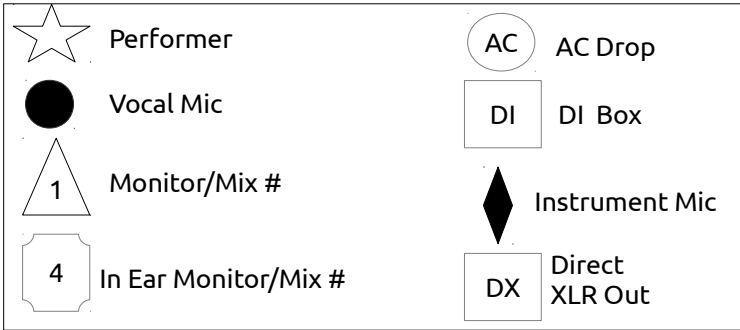

Contact: Wayne Sharp (217)259-1424

Input	Description	Mic/DI/Direct out	Stand Type	Insert
1	Electric drums – left out	DI		
2	Electric drums – right out	DI		
3	Bass Guitar	Direct XLR out		
4	Guitar	Senn E609/SM 57	Short boom	Comp
5	Guitar	Senn E609/SM 57	Short boom	Comp
6	Will vocal	Beta 58A/SM58	Straight boom	Comp
7	Jacob vocal	Beta 58A/SM58	Straight boom	Comp
8	Hunter vocal	Beta 58A/SM58	Straight boom	Comp