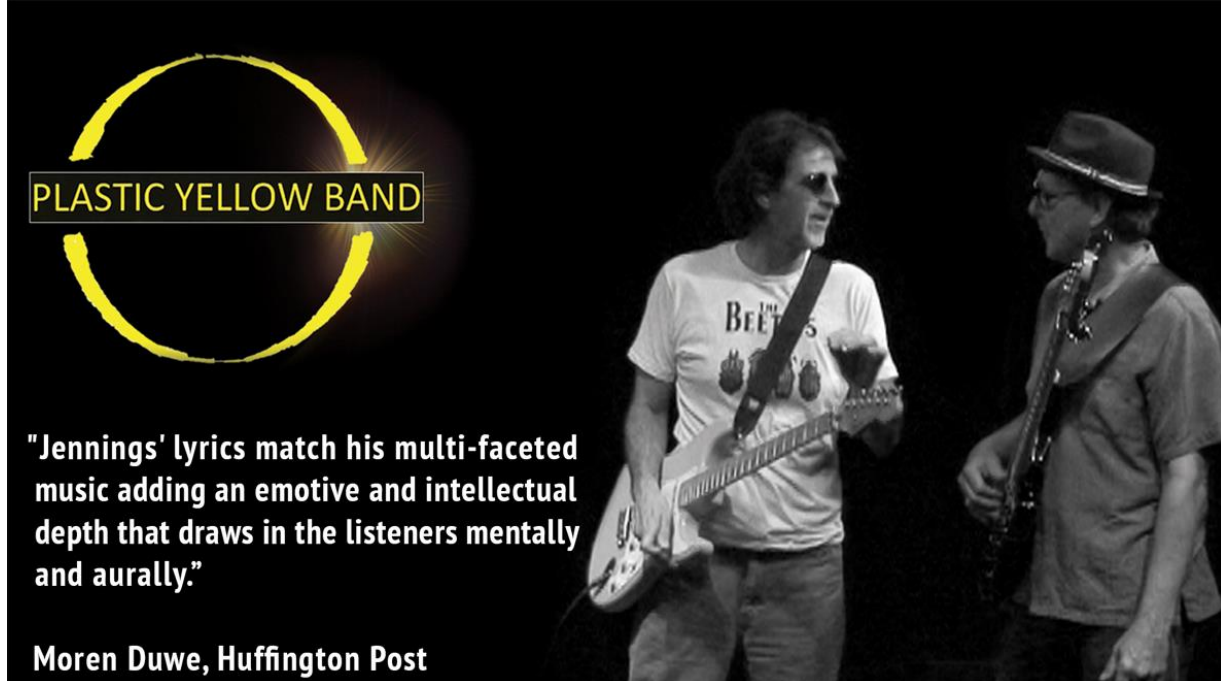

Artist: **Plastic Yellow Band**

BIO: Gerry Jennings is the songwriter, lead singer and producer for Plastic Yellow Band. The band is modeled after Plastic Ono Band created by John Lennon, in the sense that it is composed of a songwriter/musician (in this case Gerry) and the various studio musicians who join him at any given time to produce his original music.

for production and composition. Some songs are in the singer-songwriter style, produced simply with an acoustic guitar and vocals. Others exhibit the progressive rock influence of Porcupine Tree and Pink Floyd, with an emphasis on varied tempos and multi-track productions. And of course still others are influenced by the intellectual and emotional depth of Lennon's music.

**Band Members:** The current make-up of the group includes Gerry Jennings (vocals, piano, guitar), Joe Hurt (bass), and Jody McCullough (drums), Dana Rideout (vocals) and Paul Leslie (guitar).

**Location:** Aiken, SC, USA