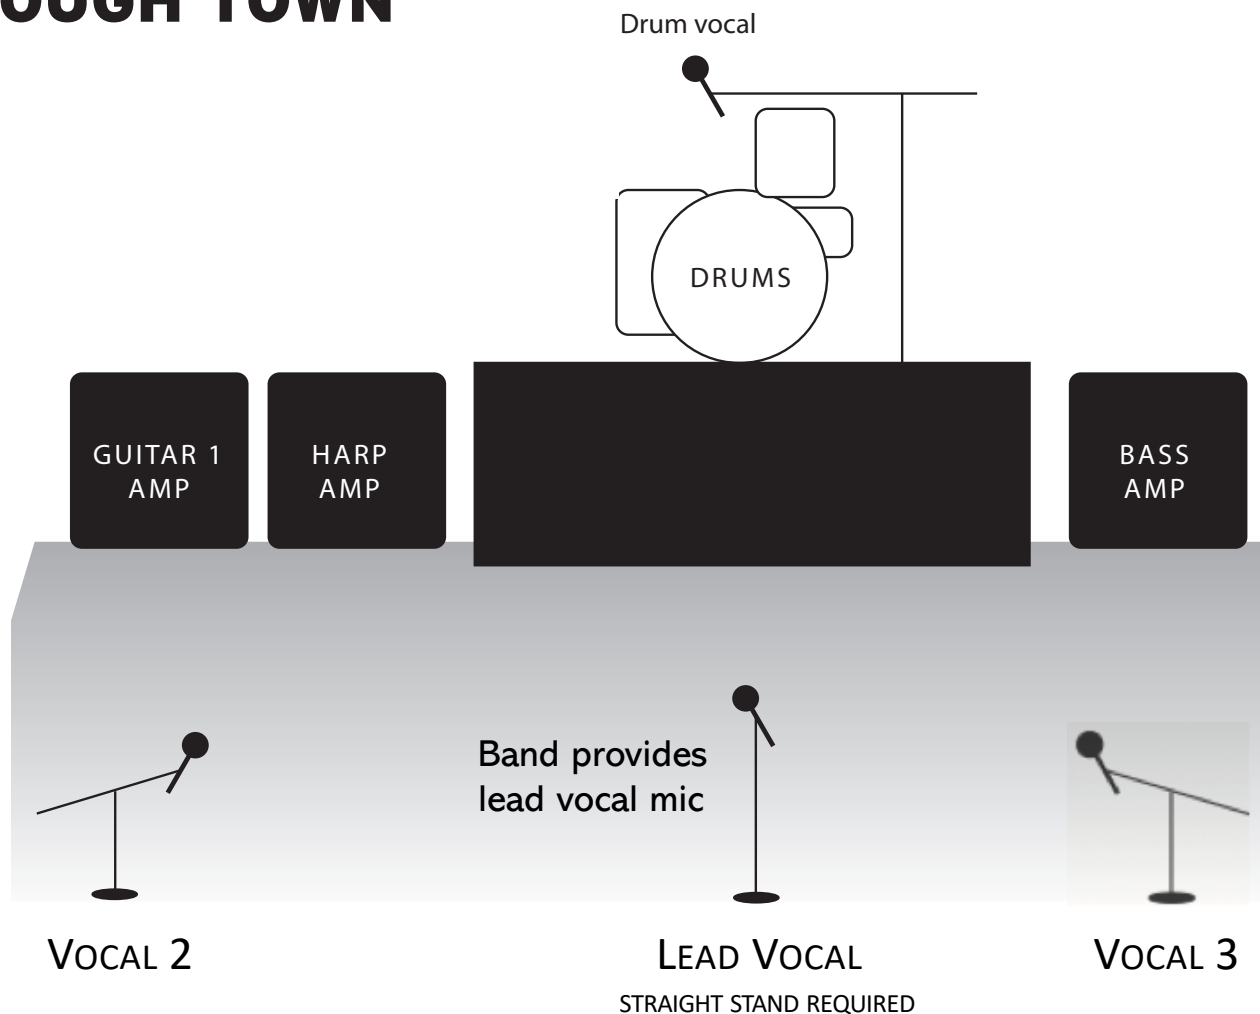

RICH LAYTON

AND
TOUGH TOWN

CONTACT: RICH LAYTON

P: 503.381.8171

RICH@RICHLAYTON.US

Front of stage power for 3 pedal boards