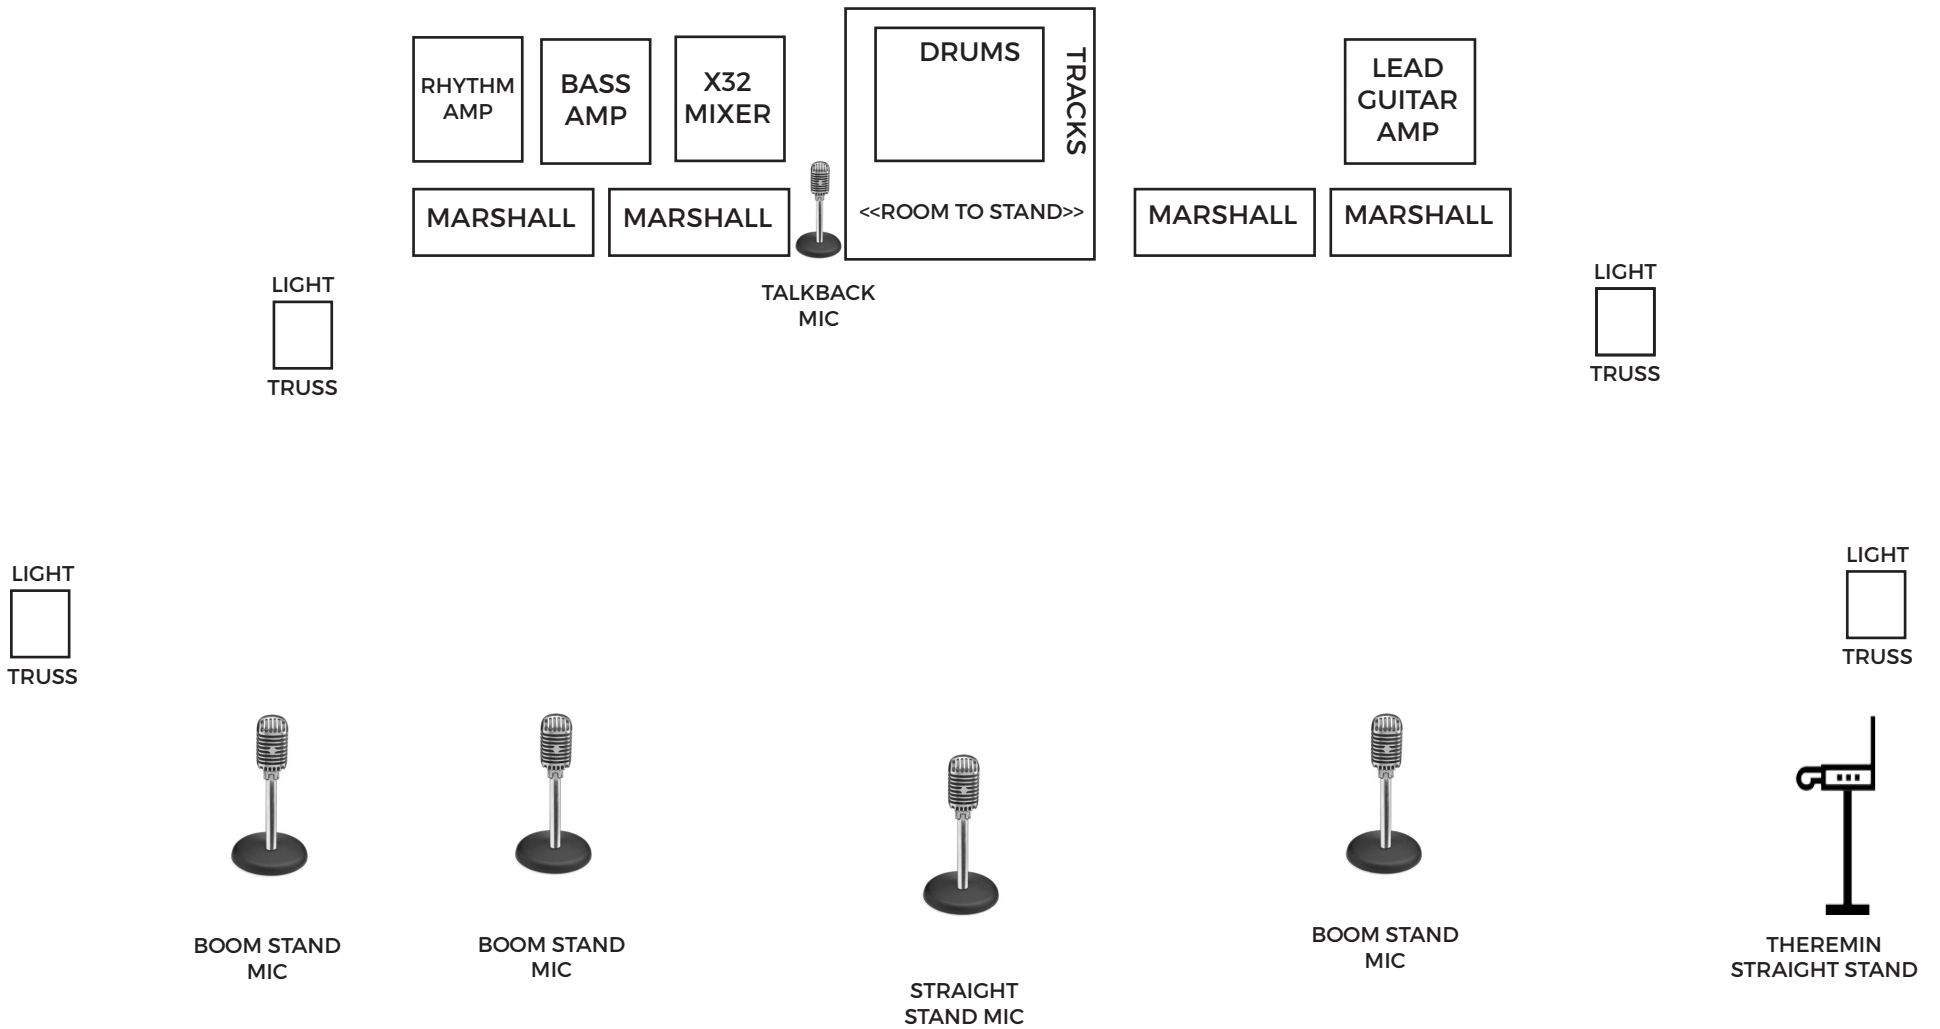

RHYTHM GUITARIST  
MIC STAND  
PULLED OFF STAGE  
& PLACED HERE  
FOR 1ST & 3RD SET

N/A BEER

WATER

DOWNSTAGE

**ROCKSTAR ROADSHOW OFF-STAGE 2020  
(OFF STAGE RIGHT WING SHOWN; FLIP FOR OFF-STAGE LEFT WING)**

VIDEO SCREEN

ROCKSTAR ROADSHOW STAGE PLOT 2020  
5-PIECE SHOW CONFIG. WITH HOUSE-PROVIDED VIDEO SCREEN

**ROCKSTAR ROADSHOW STAGE PLOT 2020**  
**5-PIECE SHOW**  
**BANNER CONFIG. -- WHEN NO VIDEO SCREEN IS AVAILABLE**

ROCKSTAR ROADSHOW INPUT LIST Q1 2020

**ALL VOCALS ABOVE THE MIX (NOT JUST THE LEAD VOX)**

**BE READY FOR THEREMIN- MAKE IT LOUD! FIRST SET... LED ZEPPELIN... "WHOLE LOTTA LOVE"**

**CRANK THE BAGPIPES ABOVE THE MIX. SERIOUSLY!!! MAKE BAGPIPES LOUD**

**STAGE PLOT (IN A LIST! NO PICTURES):**

STAGE LEFT: GUITAR, THEREMIN  
STAGE RIGHT: BASS, RHYTHM GUITAR (IF USED), BAGPIPES  
CENTER VOCAL STRAIGHT STAND (1 WIRED, 1 WIRELESS)

- LAVA Rock has true-bypass splitter cables
- We run our own in-ear monitor mixes
- MIX ALL LEAD & BG VOX EQUALLY
- **VOCALS ABOVE THE MIX**
- **BAGPIPES ABOVE THE MIX (make them loud!!!!)**
- Do not mute mics