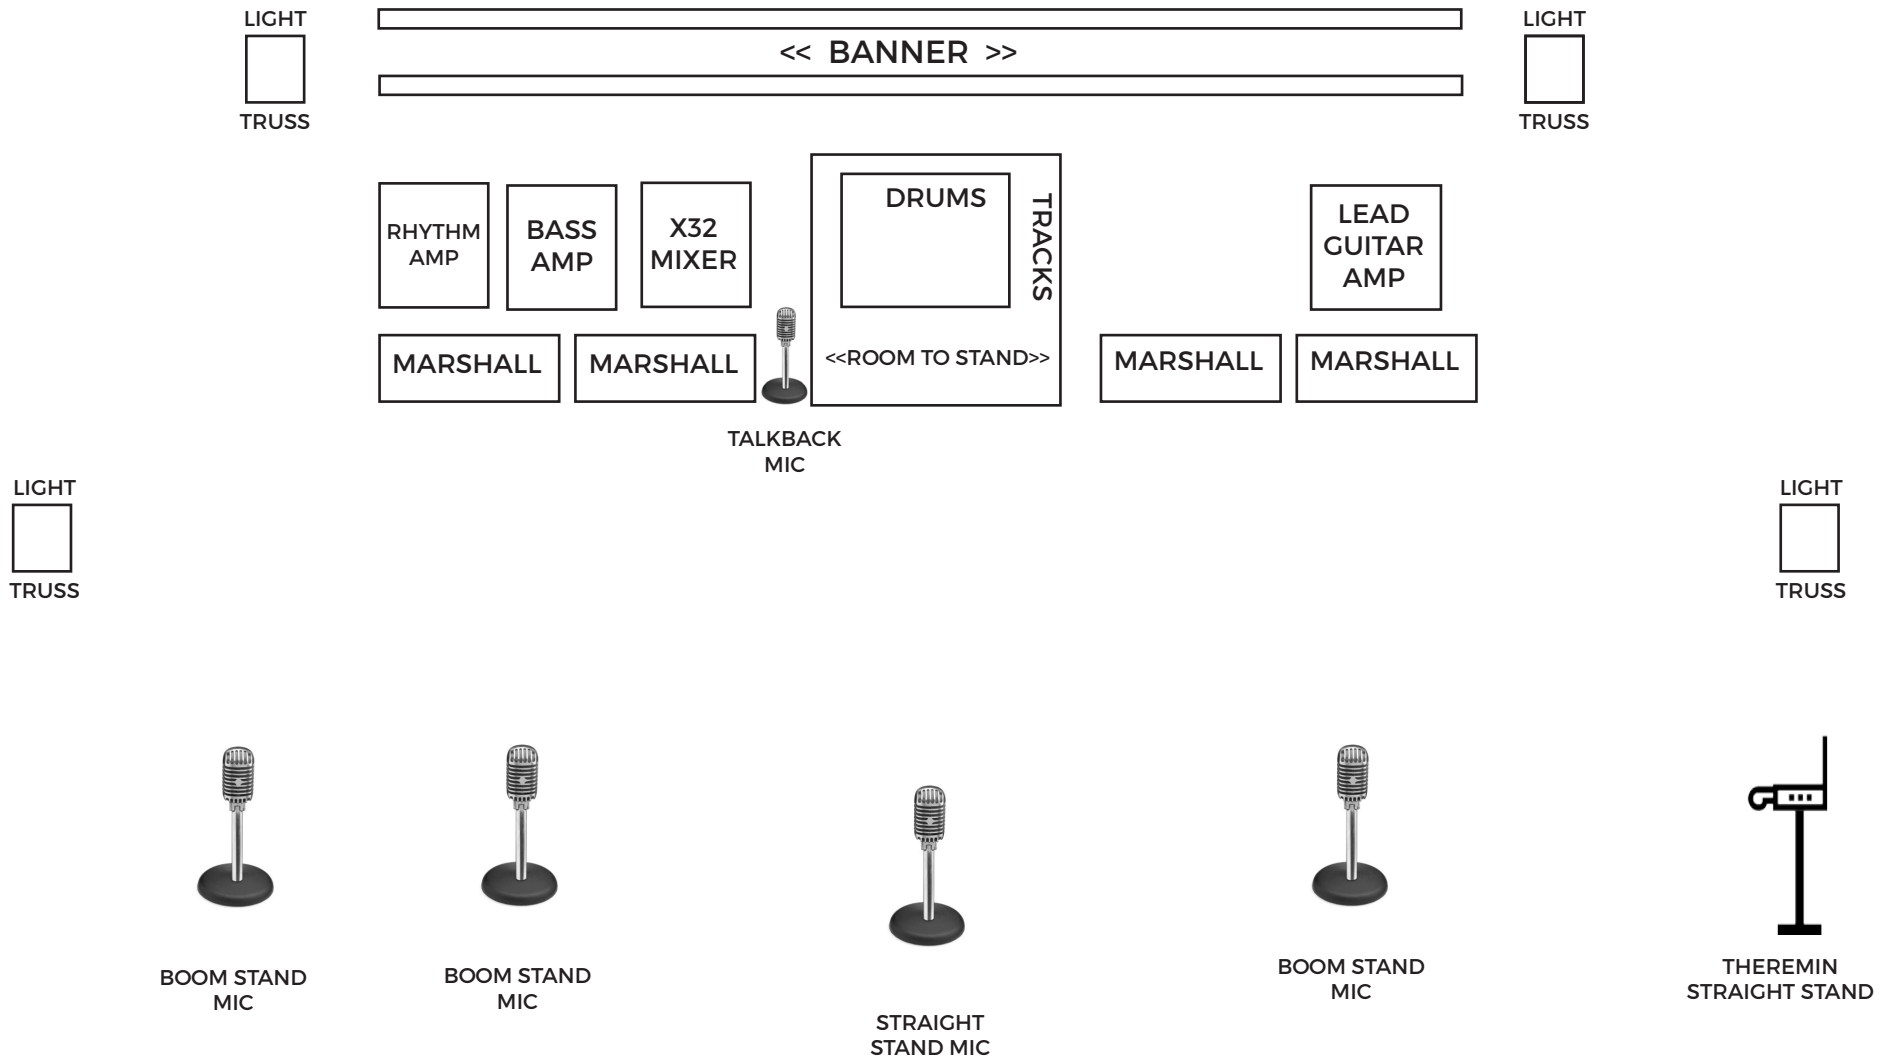

RHYTHM GUITARIST  
MIC STAND  
PULLED OFF STAGE  
& PLACED HERE  
FOR 1ST & 3RD SET

N/A BEER

WATER

DOWNSTAGE

**ROCKSTAR ROADSHOW OFF-STAGE 2020  
(OFF STAGE RIGHT WING SHOWN; FLIP FOR OFF-STAGE LEFT WING)**

VIDEO SCREEN

ROCKSTAR ROADSHOW STAGE PLOT 2020  
5-PIECE SHOW CONFIG. WITH HOUSE-PROVIDED VIDEO SCREEN

**ROCKSTAR ROADSHOW STAGE PLOT 2020**  
**5-PIECE SHOW**  
**BANNER CONFIG. -- WHEN NO VIDEO SCREEN IS AVAILABLE**

ROCKSTAR ROADSHOW INPUT LIST Q1 2020

**ALL VOCALS ABOVE THE MIX (NOT JUST THE LEAD VOX)**

**BE READY FOR THEREMIN- MAKE IT LOUD! FIRST SET... LED ZEPPELIN... "WHOLE LOTTA LOVE"**

**CRANK THE BAGPIPES ABOVE THE MIX. SERIOUSLY!!! MAKE BAGPIPES LOUD**

**STAGE PLOT (IN A LIST! NO PICTURES):**

STAGE LEFT: GUITAR, THEREMIN  
STAGE RIGHT: BASS, RHYTHM GUITAR (IF USED), BAGPIPES  
CENTER VOCAL STRAIGHT STAND (1 WIRED, 1 WIRELESS)

- LAVA Rock has true-bypass splitter cables
- We run our own in-ear monitor mixes
- MIX ALL LEAD & BG VOX EQUALLY
- **VOCALS ABOVE THE MIX**
- **BAGPIPES ABOVE THE MIX (make them loud!!!!)**
- Do not mute mics