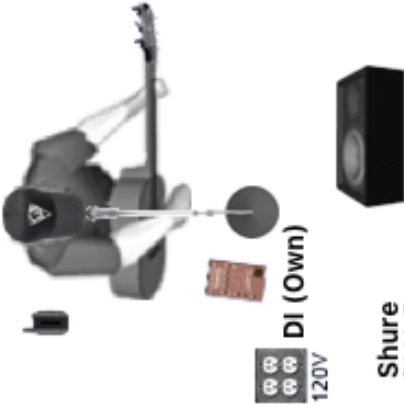

# TWIN FLAMES

STAGE PLOT

Seated on Cajon

Spare Git

(Troy)  
Electric  
Guitar

Shure  
BLX-4  
Guitar Wireless

Chelsey June

Jaaji

Guitar Wireless