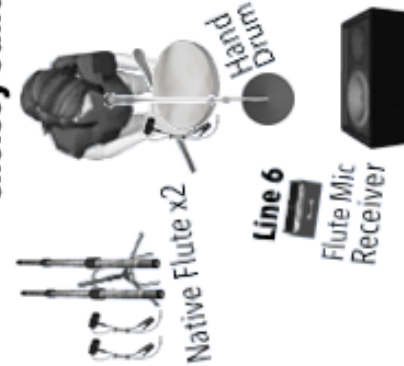

# TWIN FLAMES

STAGE PLOT

Seated on Cajon

Spare Git

(Troy)  
Electric  
Guitar

Shure  
BLX-4  
Guitar Wireless

Chelsey June

Jaaji

Guitar Wireless