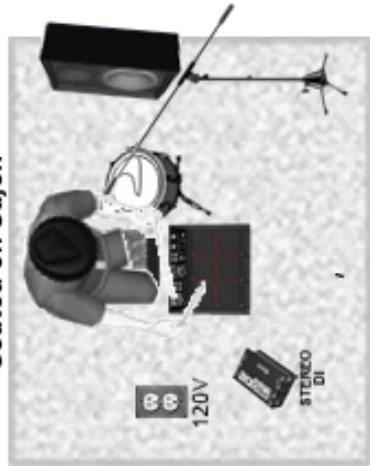

# TWIN FLAMES

STAGE PLOT

Seated on Cajon

Spare Git

(Troy)  
Electric  
Guitar

Shure  
BLX-4  
Guitar Wireless

Chelsey June

Jaaji

Guitar Wireless