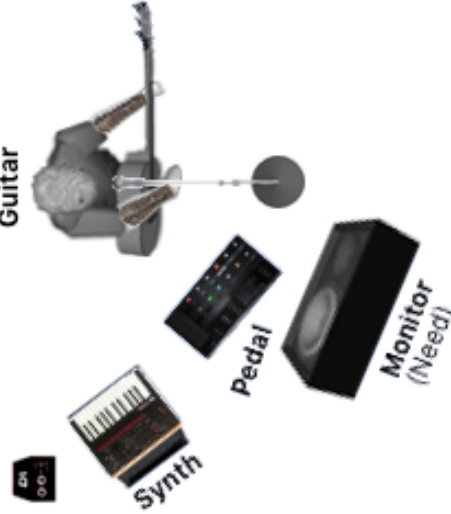

# TWIN FLAMES

STAGE PLOT

## Troy's List

- Acoustic thru Helix to DI.
- Synth to DI
- Vox Mic

(Supplied)

(Troy)  
Acoustic  
Guitar

Synth

Pedal

Monitor  
(Need)

## Chelsey's List

- Hand Drum Thru XLR
- Native Flutes (2) Thru Line 6 Wireless
- Vocal Mic (Sennheiser e935)

Hand  
Drum

Line 6

Flute Mic  
Receiver

Monitor  
(Need)

Native Flute x2

Spare Git (Supplied)

## Jaaji

Stomp

- Jaaji's List
- Acoustic thru Wireless Unit & Own DI
- Vocal Mic (Sennheiser e945)

Monitor  
(Need)

Guitar Wireless