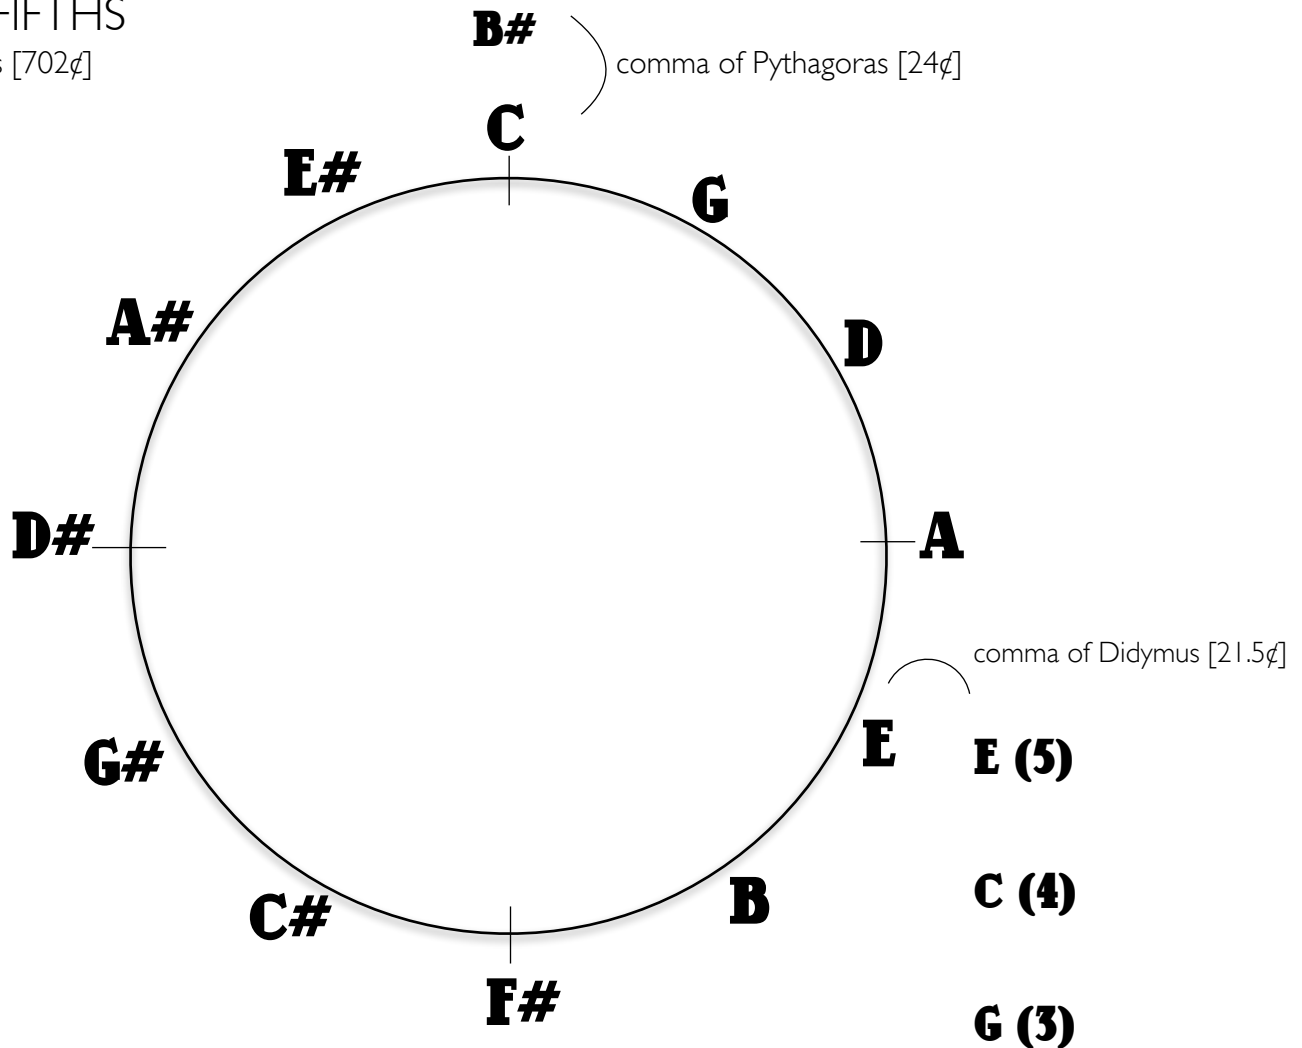

SPIRAL of FIFTHS

pure perfect 5ths [702¢]

Features of 12-Tone Equal Temperament

- Each perfect fifth is flattened by 2¢ [to 700¢]
- Half-steps are all the same size [100¢]
- Major thirds are 14¢ sharp of pure

Harmonics (overtones) of C