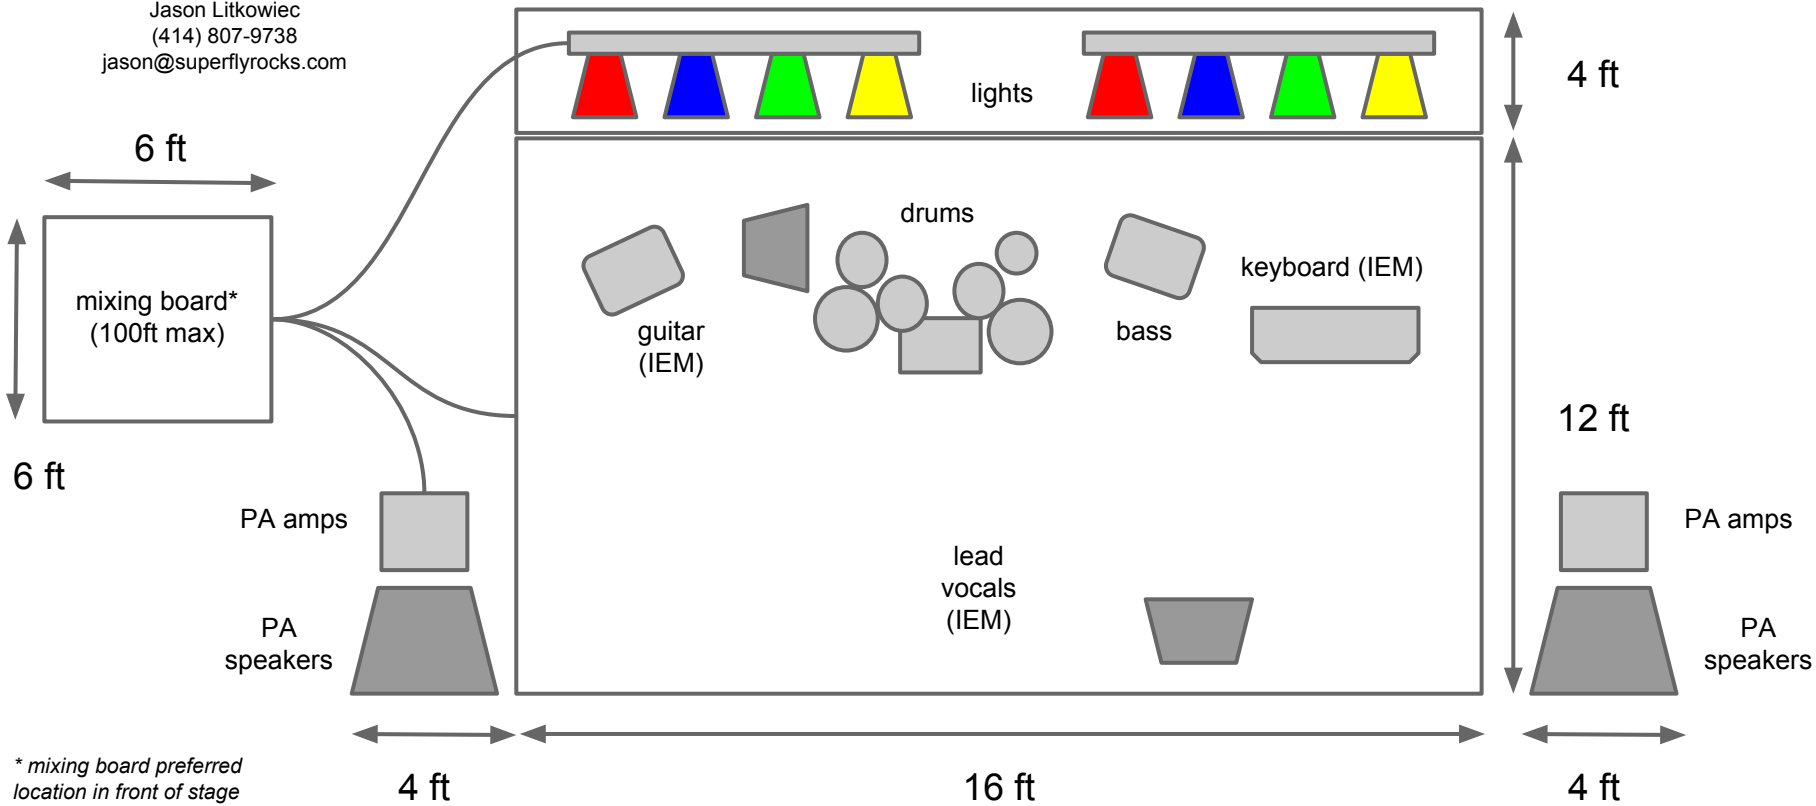

Keyboard
(2x direct,
stereo)

Mix 2

Roto toms
(mic)

Mic 3
(guitar)

Mix3

120V

Mic 1
(lead)

Mix 1

Mic 4
(bass)

Mix 4

120V

SuperFly Stage Plot

minimum stage dimensions

Jason Litkowiec
(414) 807-9738
jason@superflyrocks.com

* mixing board preferred location in front of stage