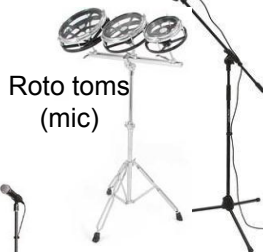

Jason Litkowiec
(414) 807-9738
jason@superflyrocks.com

SuperFly Stage Plot

4 vocals, guitar, bass, drums, keyboard

Fender Hot Rod
2x12" guitar amp
(mic)

Drums
(6 pc)

Hartke 3500
4x10" bass amp
(direct)

Mic 2
(keyboard)

Keyboard
(2x direct,
stereo)

Mix 2

Roto toms
(mic)

Mic 3
(guitar)

Mix3

120V

Mic 1
(lead)

Mix 1