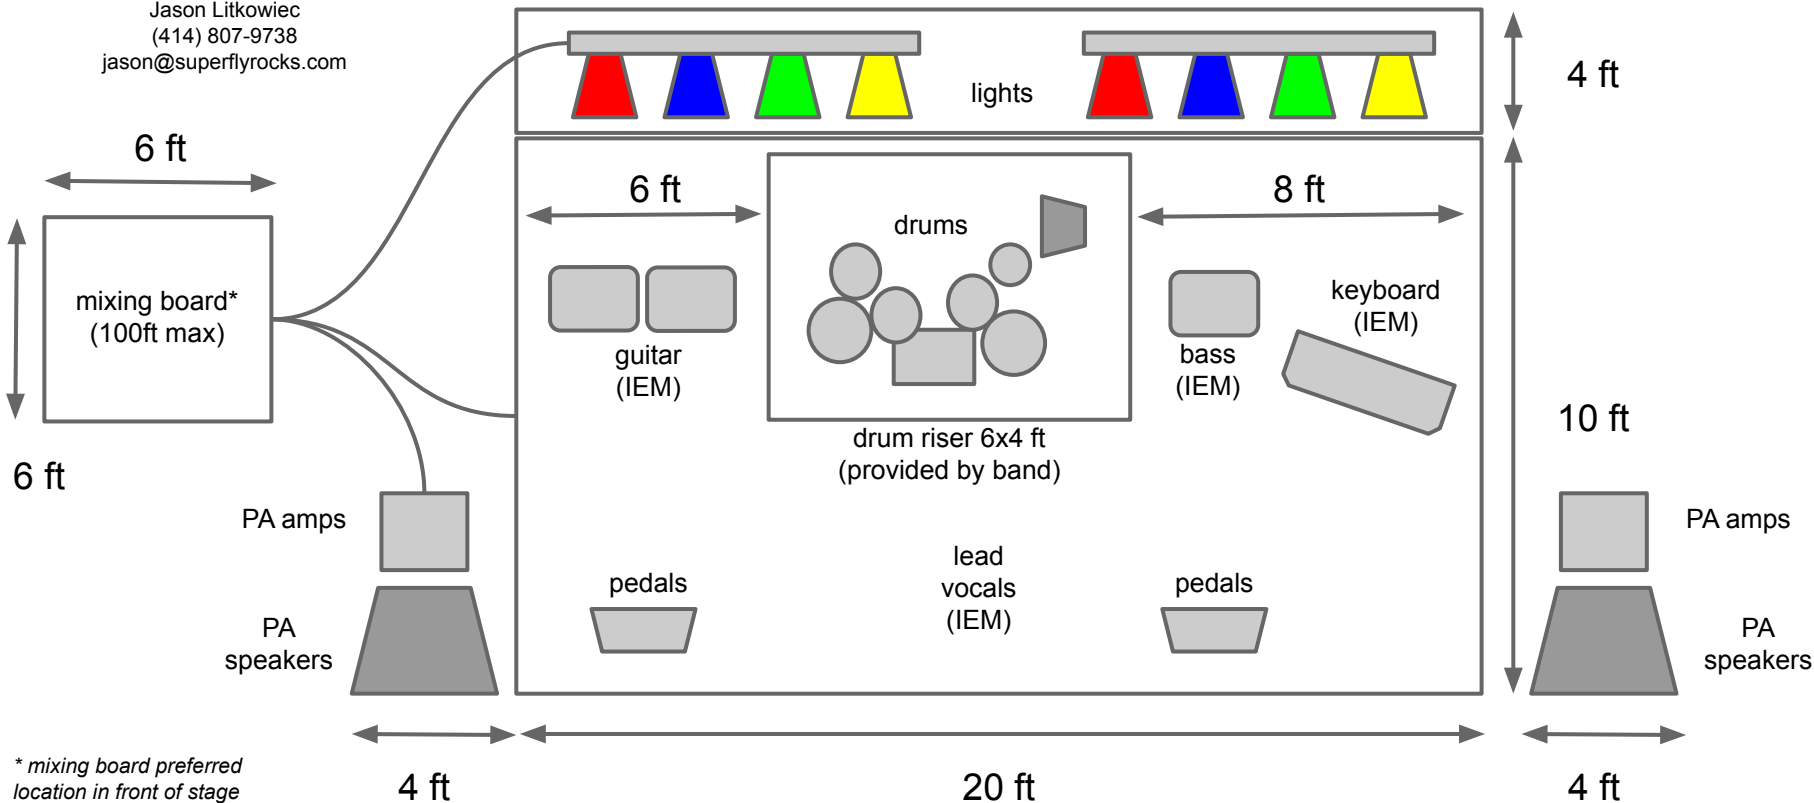

Mix 1

Mic 4  
(bass)

120V

Mix 4

(wired)

# SuperFly Stage Plot

4 vocals, guitar, bass, drums, keyboard

Last update on 15-Sep-2019

# SuperFly Stage Plot

minimum stage dimensions

Last update on 15-Sep-2019

Jason Litkowiec  
(414) 807-9738  
jason@superflyrocks.com

\* mixing board preferred location in front of stage