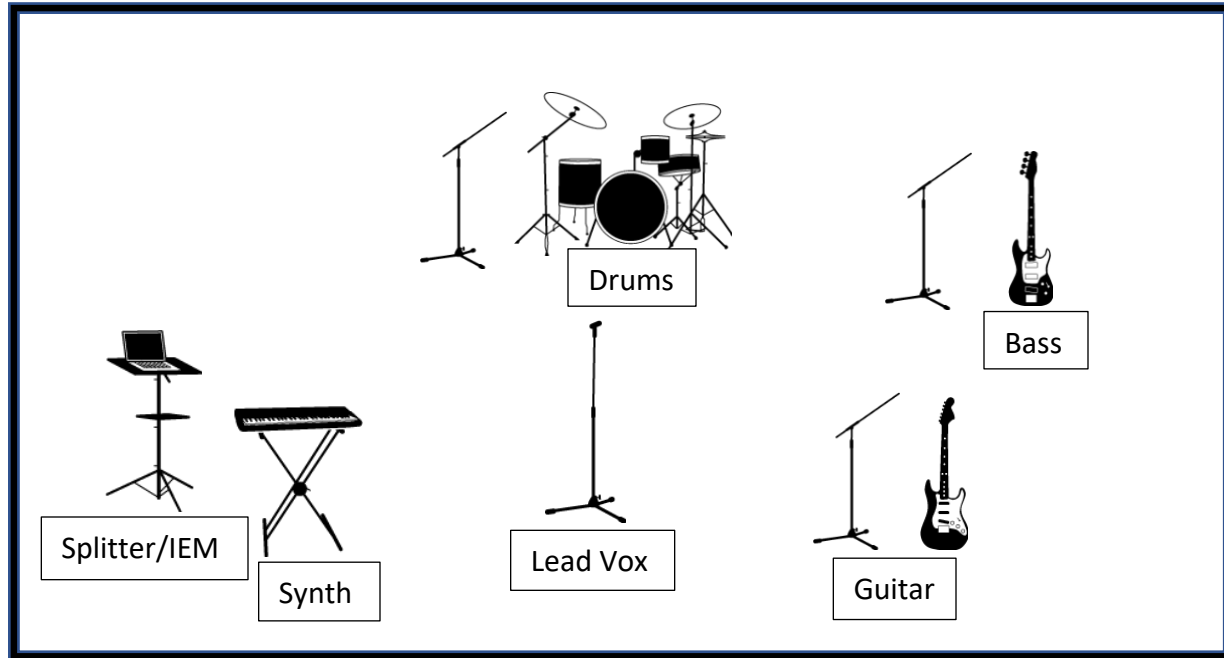

Stage Plot – Sons of Genesis

Input List

- 1 – Lead Vox
- 2 – Drum Vox
- 3 – Bass Vox
- 4 – Guitar Vox
- 5 – Guitar
- 6 – Bass
- 7 – Sequencer
- 8 – Synth

We use an IEM system with splitter out to 8 channel snake to your junction. We will plug all inputs into our splitter, and a 50 foot snake with fan tails go to you. Mic'ing for drumset does not go through us at all. We handle our own drum mics for IEMS. You have your drums mics for FOH.

Drummer vox and lead vocalist bring their own vocal mics and stands. Guitar vox and Bass vox need venue mics and stands.