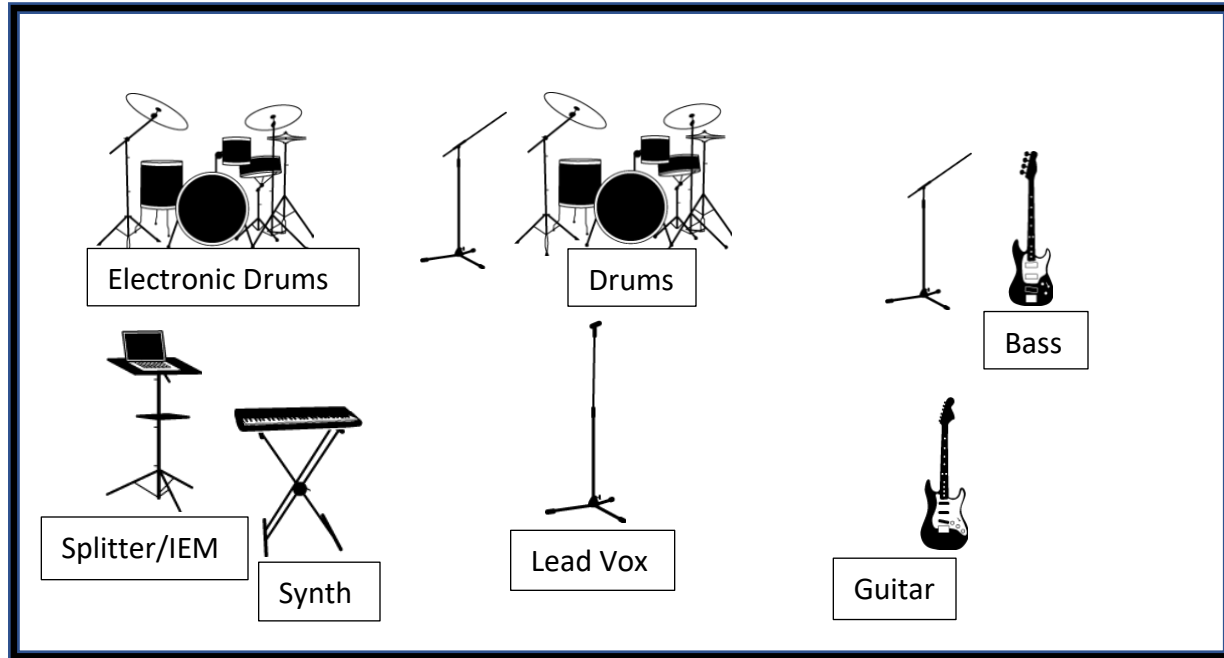

Stage Plot – Sons of Genesis

Input List

- 1 – Lead Vox Wet EFX
- 2 – Lead Vox Dry
- 3 – Bass Vox
- 4 – Drum Vox
- 5 – Guitar
- 6 – Bass
- 7 – Sequencer
- 8 – Synth

We use an IEM system with splitter out to 8 channel snake to your junction. We will plug all inputs into our splitter, and a 50 foot snake with fan tails go to you. Mic'ing for both drumsets does not go through us at all. We use our own drum mics for IEMS. Use your drums mics for FOH.