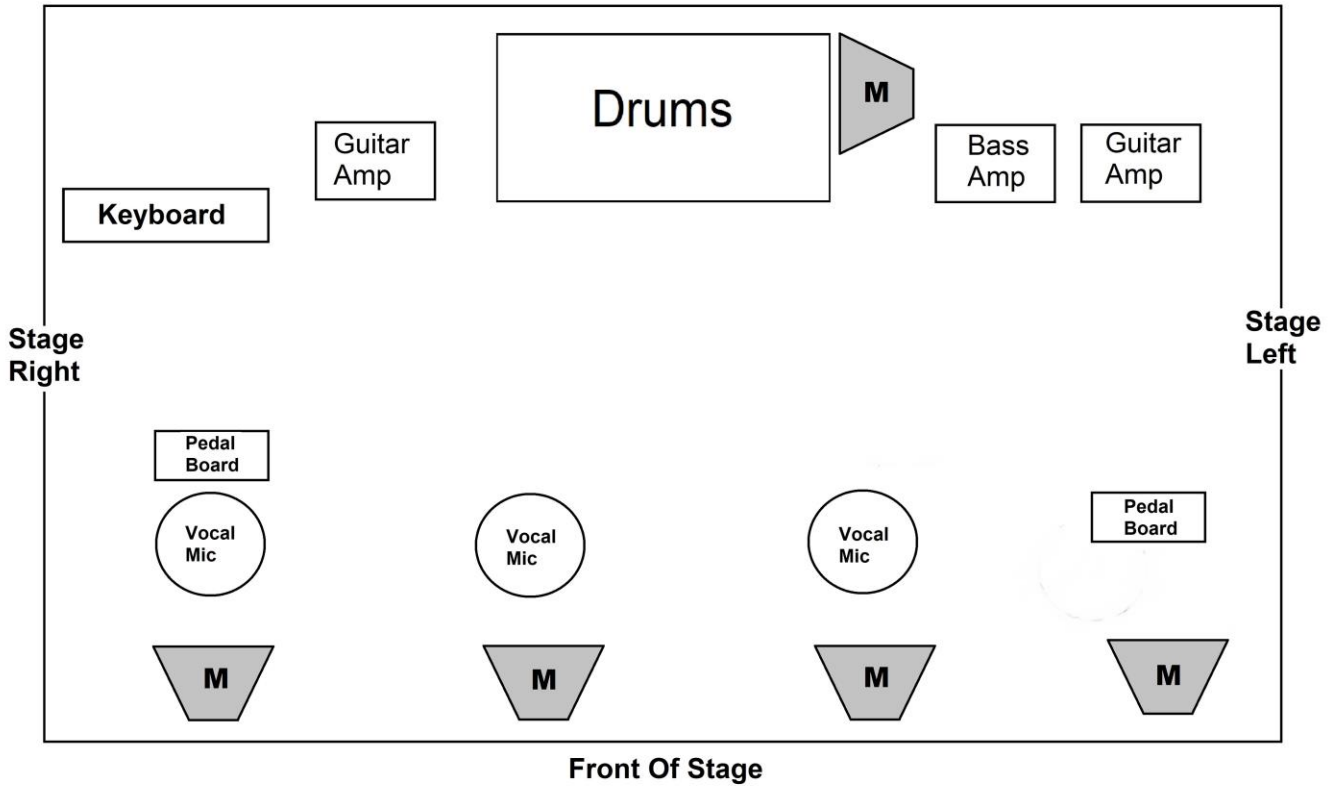

McCuin Stage Plot

McCuin Input List

<u>INPUT</u>	<u>DESCRIPTION</u>	<u>MICROPHONE</u>	<u>STAND TYPE</u>	<u>INSERT</u>
1	Kick Drum	Beyer M-88	Short Boom	Gate
2	Snare Drum	Senn 604/504	LP Claw	Comp
3	Tom 1	Senn 604/504	LP Claw	Gate
4	Tom 2	Senn 604/504	LP Claw	Gate
5	Tom 3	Senn 604/504	LP Claw	Gate
6	Overhead Right	Condenser	Straight Boom	
7	Overhead Left	Condenser	Straight Boom	
8	Bass Guitar	D.I.		Comp
9	Guitar Right	D.I.		
10	Guitar Left	D.I.		
11	Keyboard	D.I.		
12	Key 1 Vocal	Beta 58A	Band Supplied	Comp
13	Bass Vocal	Beta 58A	Band Supplied	Comp
14	Guitar Right Vocal	Beta 58A	Band Supplied	Comp