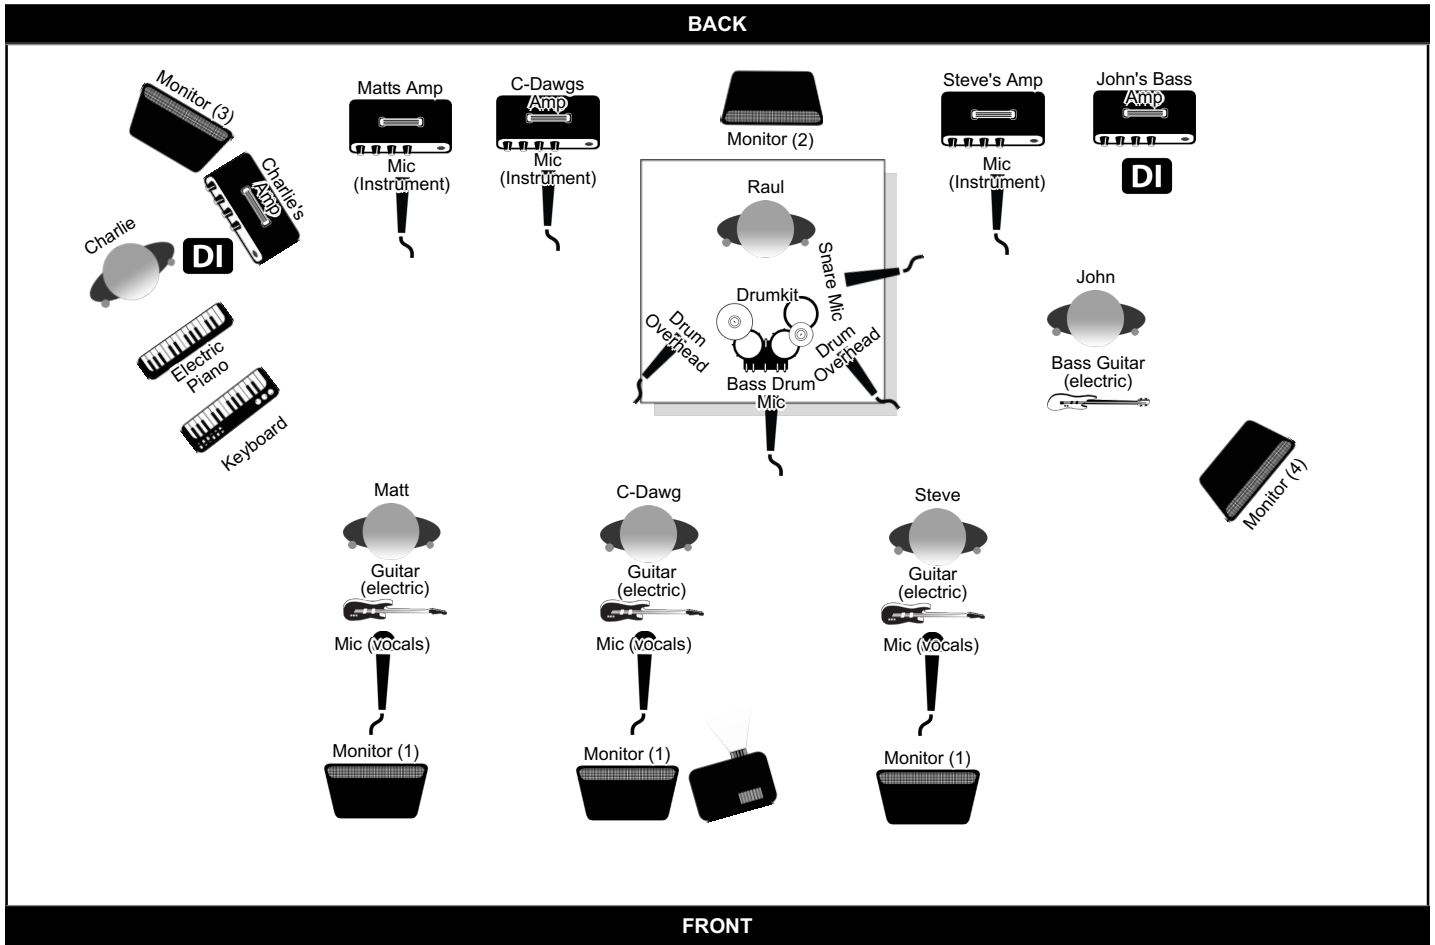

### Extra Info

- Note Drum Riser, Drums slightly off center towards Stage Left
- Steve and Matt's Vox Mics Shure SM 58
- C-Dawg's Vox Mic Shure SM58 Beta
- All Vox Mic's with Boom Stands
- Bass Amp and Keys Amp DI into Board
- Projector is a Lyric Monitor Supplied by Band

### Monitor Groups

Group	Soundmix
Group 1	Group 1 Piano and Organ, Bass, Drums, Guitars, Vocals
Group 2	Group 2 Piano and Organ, Bass, Vocals
Group 3	Group 3 Drums, Bass, Steve's Amp
Group 4	Group 4 Piano and Organ, Cdawg's Amp, Matt's Amp, Drums, Vocals

### Line Up

Name	Instrument
Raul	Drumkit, Drum Overhead, Drum Overhead, Bass Drum Mic, Snare Mic
C-Dawg	Mic (vocals), Guitar (electric), C-Dawgs Amp, Mic (Instrument)
Charlie	Electric Piano, Keyboard, Charlie's Amp
Steve	Steve's Amp, Guitar (electric), Mic (vocals), Mic (Instrument)
John	John's Bass Amp, Bass Guitar (electric)
Matt	Matts Amp, Mic (vocals), Guitar (electric), Mic (Instrument)

## Channel list

Channel	Band Member	Instrument	Mic / DI	Insert
1	Raul	Drumkit (Raul)		
2	C-Dawg	Mic (vocals) (C-Dawg)		
3	C-Dawg	Guitar (electric) (C-Dawg)		
4	C-Dawg	1 (C-Dawg)		
5	Charlie	Electric Piano (Charlie)		
6	Charlie	Keyboard (Charlie)		
7	Matt	1 (Matt)		
8	Steve	1 (Steve)		
9	John	1 (John)		
10	Matt	Mic (vocals) (Matt)		
11	Matt	Guitar (electric) (Matt)		
12	Steve	Guitar (electric) (Steve)		
13	Steve	Mic (vocals) (Steve)		
14	John	Bass Guitar (electric) (John)		
15	Charlie	1 (Charlie)		
16	C-Dawg	Mic (Instrument) (C-Dawg)		
17	Matt	Mic (Instrument) (Matt)		
18	Steve	Mic (Instrument) (Steve)		
19	Raul	1 (Raul)		
20	Raul	1 (Raul)		
21	Raul	1 (Raul)		
22	Raul	1 (Raul)		