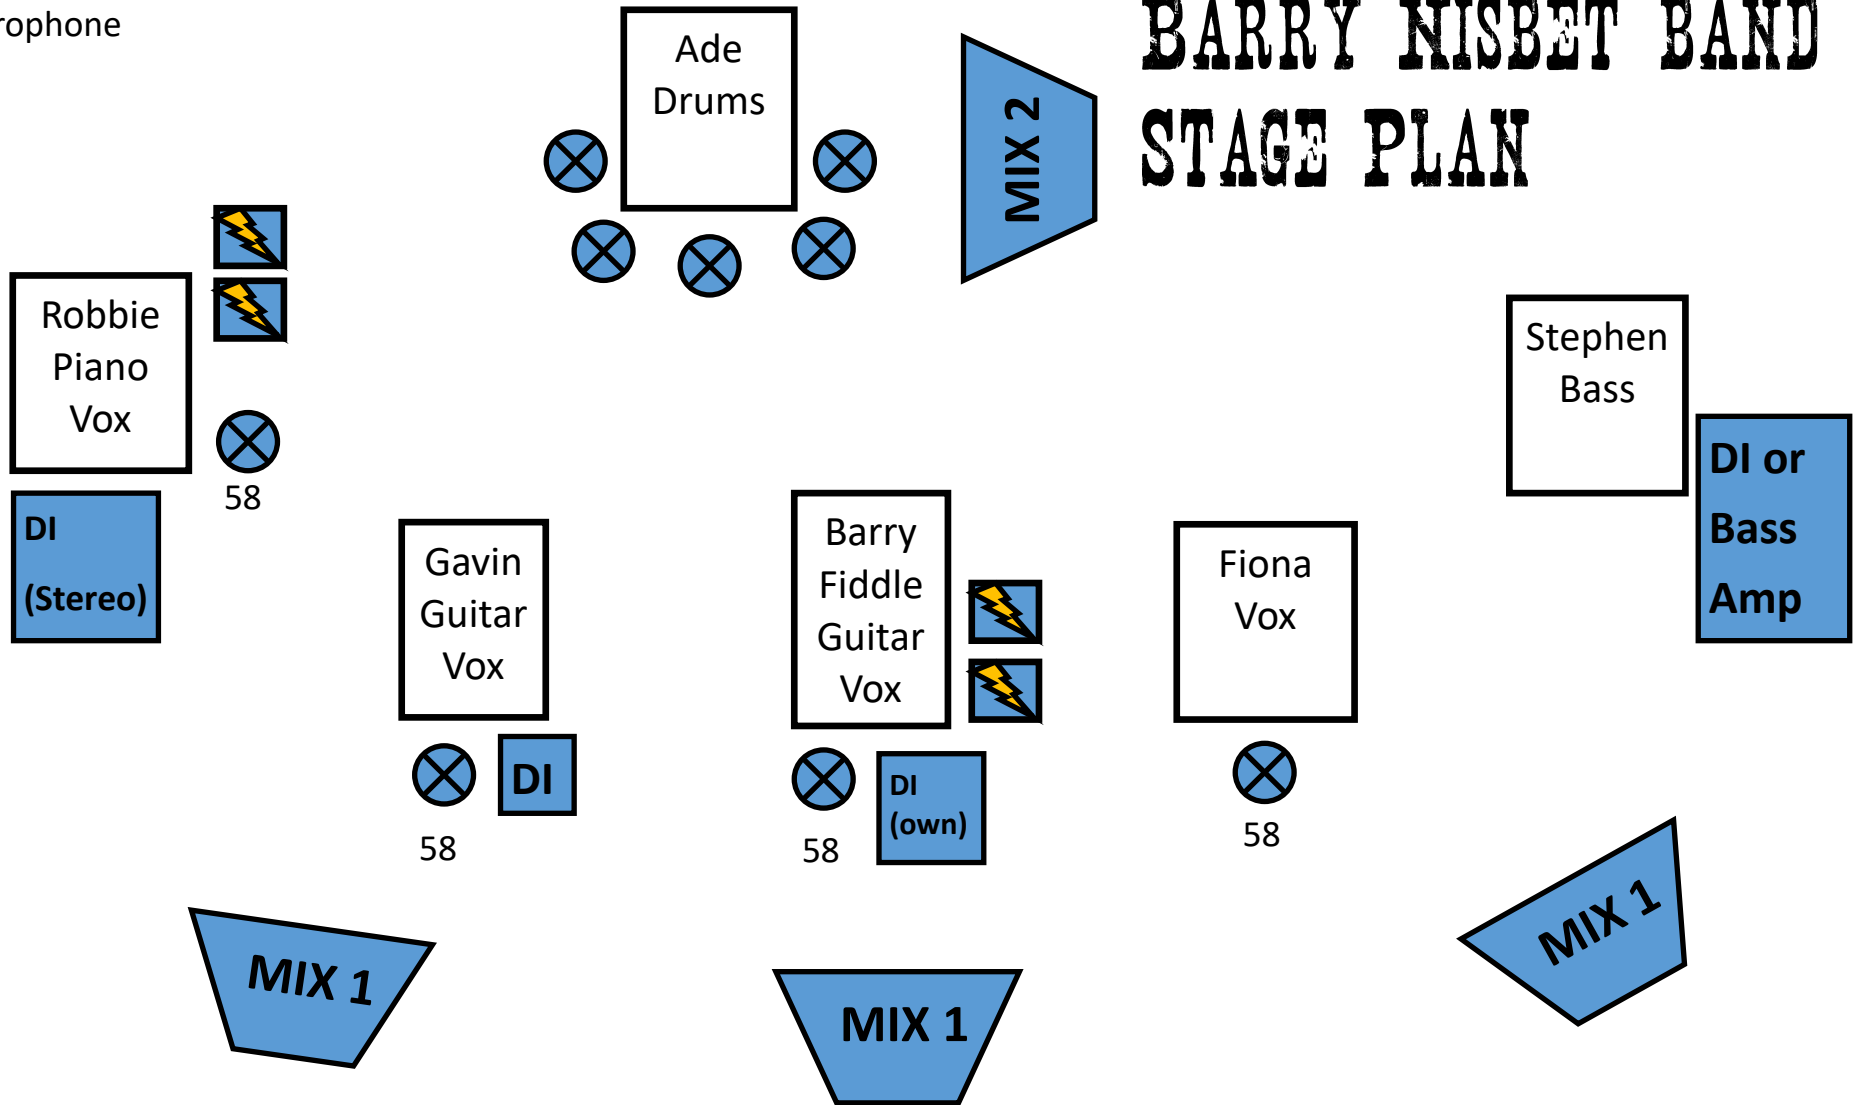

 = mains power

 = microphone

BARRY NISBET BAND STAGE PLAN

FOH