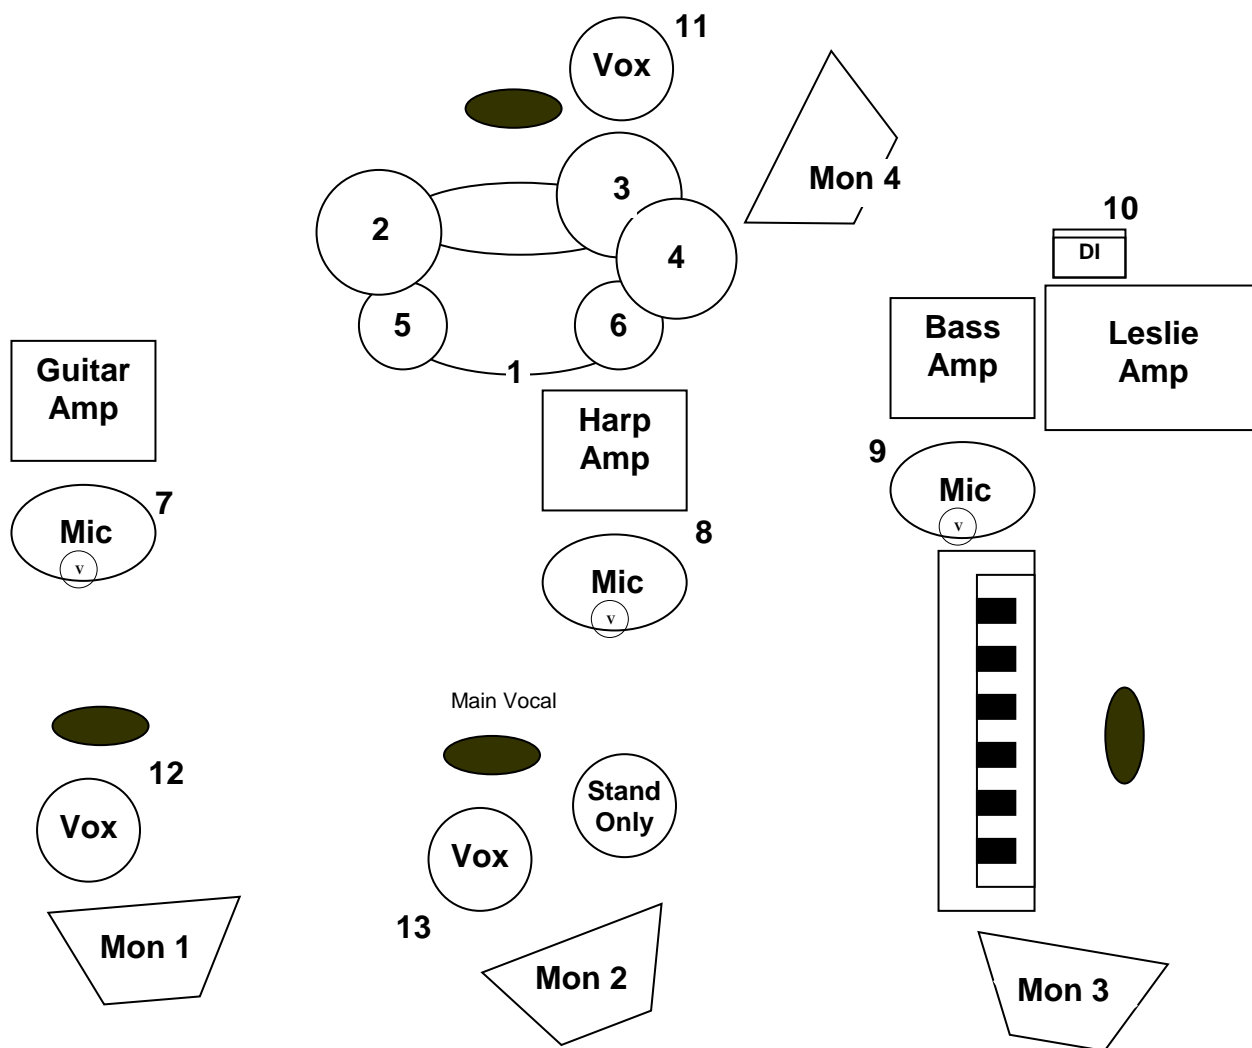

Rick Estrin & The Nightcats

Stage Plot

Input

- 1 Kick
- 2 Floor
- 3 Snare
- 4 Hat
- 5 OH-L
- 6 OH-R
- 7 Guitar Amp
- 8 Harp Amp
- 9 Bass Amp
- 10 B3 Amp (festival only)
- 11 Vox (Boom) *
- 12 Vox (Boom) *
- 13 Vox (Straight) *

Additional Straight stand required for Harmonica tray

Mixes:

- 1 Guitar
- 2 Harmonica
- 3 Keys
- 4 Drums

* Round bases instead of tripods preferred

audience