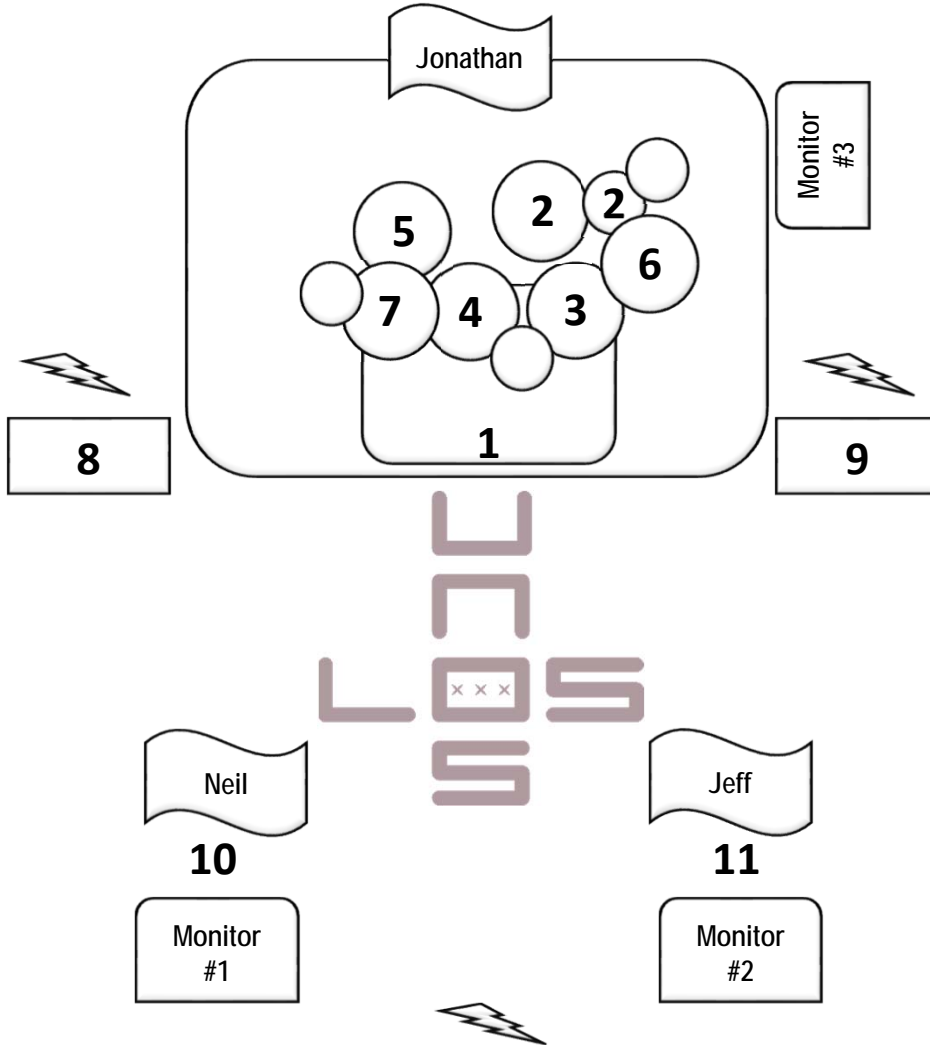

LOS UNOS

<https://www.facebook.com/losunoschicago/>

Input List

| | | |
|----|-----|----------------|
| 1 | Mic | Kick Drum |
| 2 | Mic | Snare/High Hat |
| 3 | Mic | Tom 1 |
| 4 | Mic | Tom 2 |
| 5 | Mic | Floor Tom |
| 6 | Mic | Overhead Drums |
| 7 | Mic | Overhead Drums |
| 8 | Mic | Guitar Amp |
| 9 | DI | Bass Amp |
| 10 | Mic | Lead Vocals |
| 11 | Mic | Idle Chatter |

Monitors

| | |
|---|--|
| 1 | Vocals & Lead Guitar (High) Everything Else (Lower) |
| 2 | Bass, Kick Drum & Vocals (High) Everything Else (Lower) |
| 3 | Everything |

Neil Santos: Vocals/Guitar
 Jeff Bradford: Bass/Idle Chatter
 Jonathan Rosenberg: Drums

Stage Plot Questions:

Jeff Bradford
 773.456.5030
 losunoschicago@gmail.com

120 VAC (2 Outlets Per Minimum)