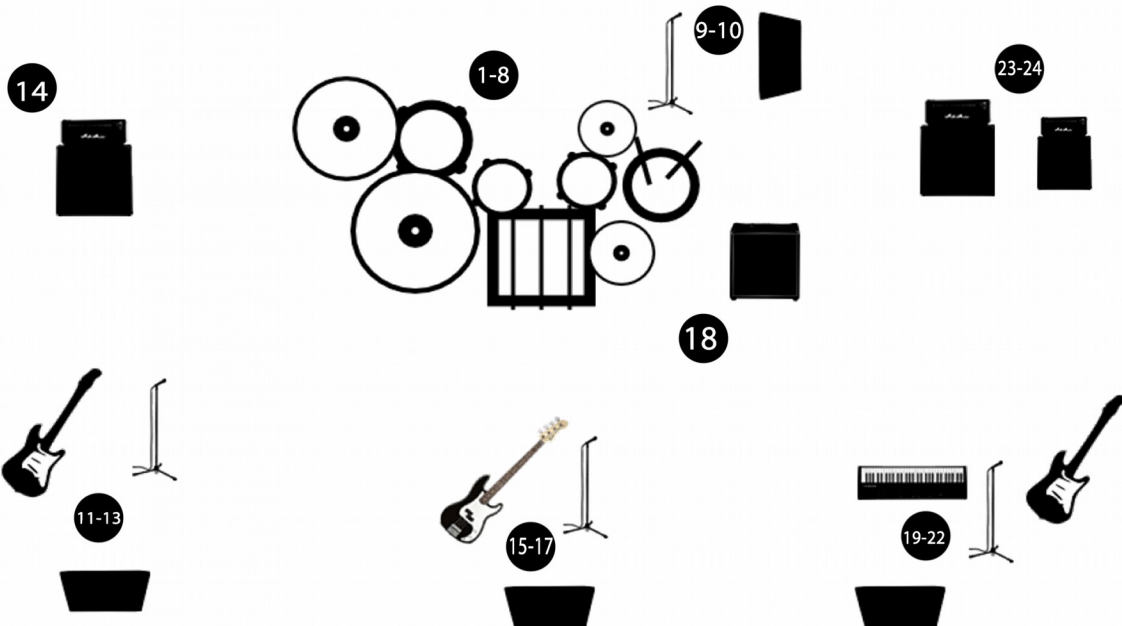

Vogue Villains

Technical Rider

Instrumentation and equipment setup and list:

- | | | |
|-----------------|----------------------|----------------------|
| 1) Kick | 11) Electric Guitar | 19) Keyboard |
| 2) Snare | 12) Vocal Mic | 20) Vocal Mic |
| 3) Floor Tom | 13) Monitor | 21) Electric Guitar |
| 4) Mounted Toms | 14) Guitar Amp + Cab | 22) Monitor |
| 5) Hi hat | | |
| 6) Crash | | |
| 7) Splash | 15) Electric Bass | 23) Guitar Amp + Cab |
| 8) Ride | 16) Vocal Mic | 24) Keyboard Amp |
| 9) Microphone | 17) Monitor | |
| 10) Monitor | 18) Bass Amp | |

Tech Requirements:

- Microphones and D.I boxes if the venue calls for it
- A P.A system
- 4 Monitors and mixes
- 5 Power Boxes / or equivalent in outlets (120v is needed)

Promotional Tools:

Website

www.voguevillains.com