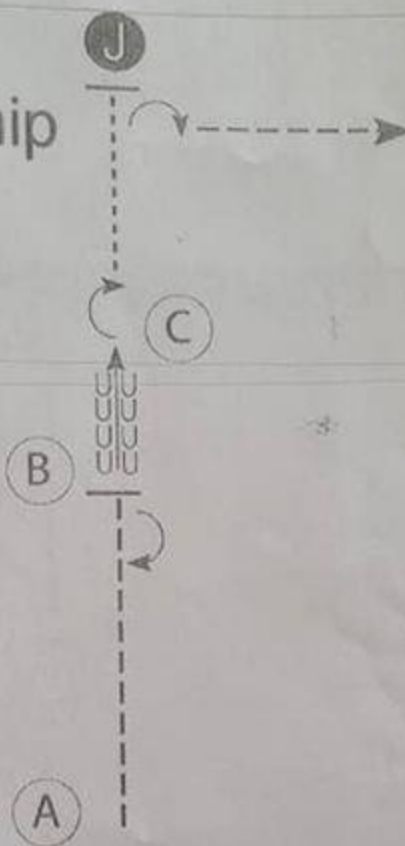

IRHA May Showmanship

- Be ready at A.
1. Trot from A to B.
 2. Stop at B and pivot 180 degrees.
 3. Back to C.
 4. Turn 180 degrees and walk to judge.
 5. Stop, set up for inspection.
 6. When dismissed, turn 90 degrees and trot out the exit.