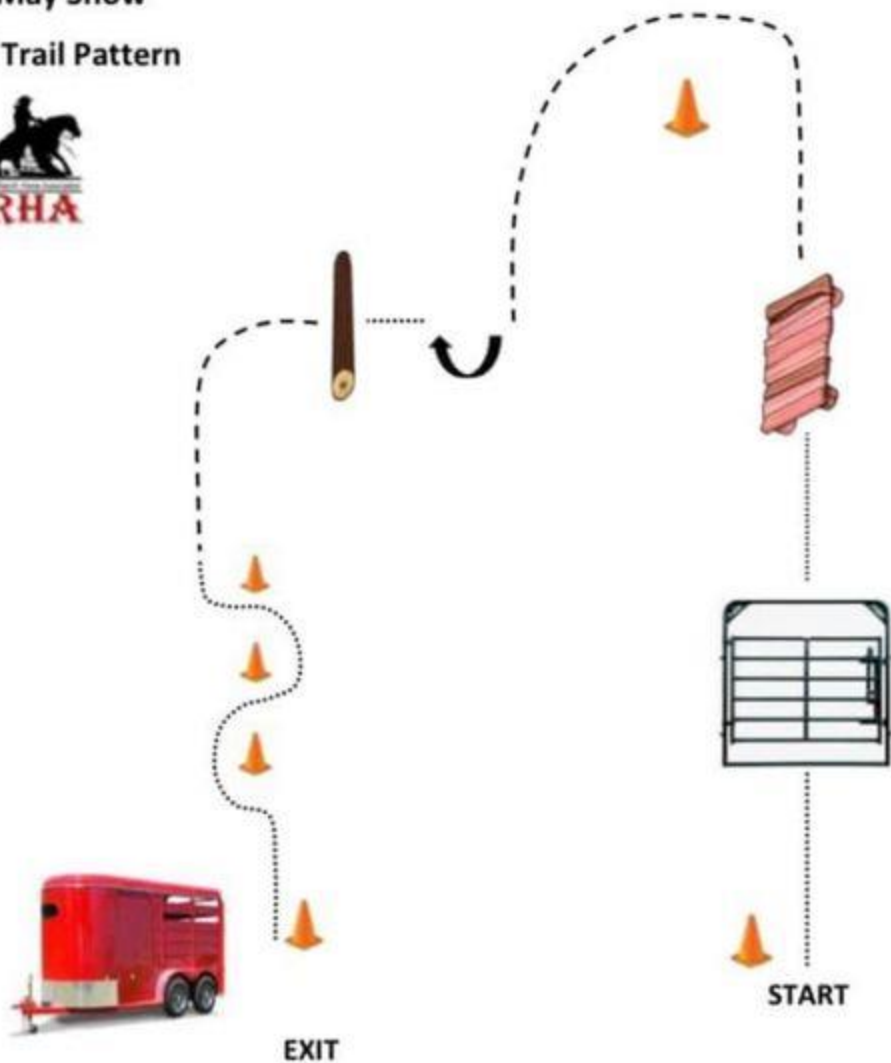

Indiana Ranch Horse
Association

2021 May Show

In Hand Trail Pattern

1. Start at cone (cone will be on your left)
2. Walk to gate, open and close gate (left or right)
3. Walk to and over bridge
4. Trot around cone to log, stop
5. 90° turn and walk over log
6. Trot to cones and walk through cones to trailer
7. Load and unload
8. Exit