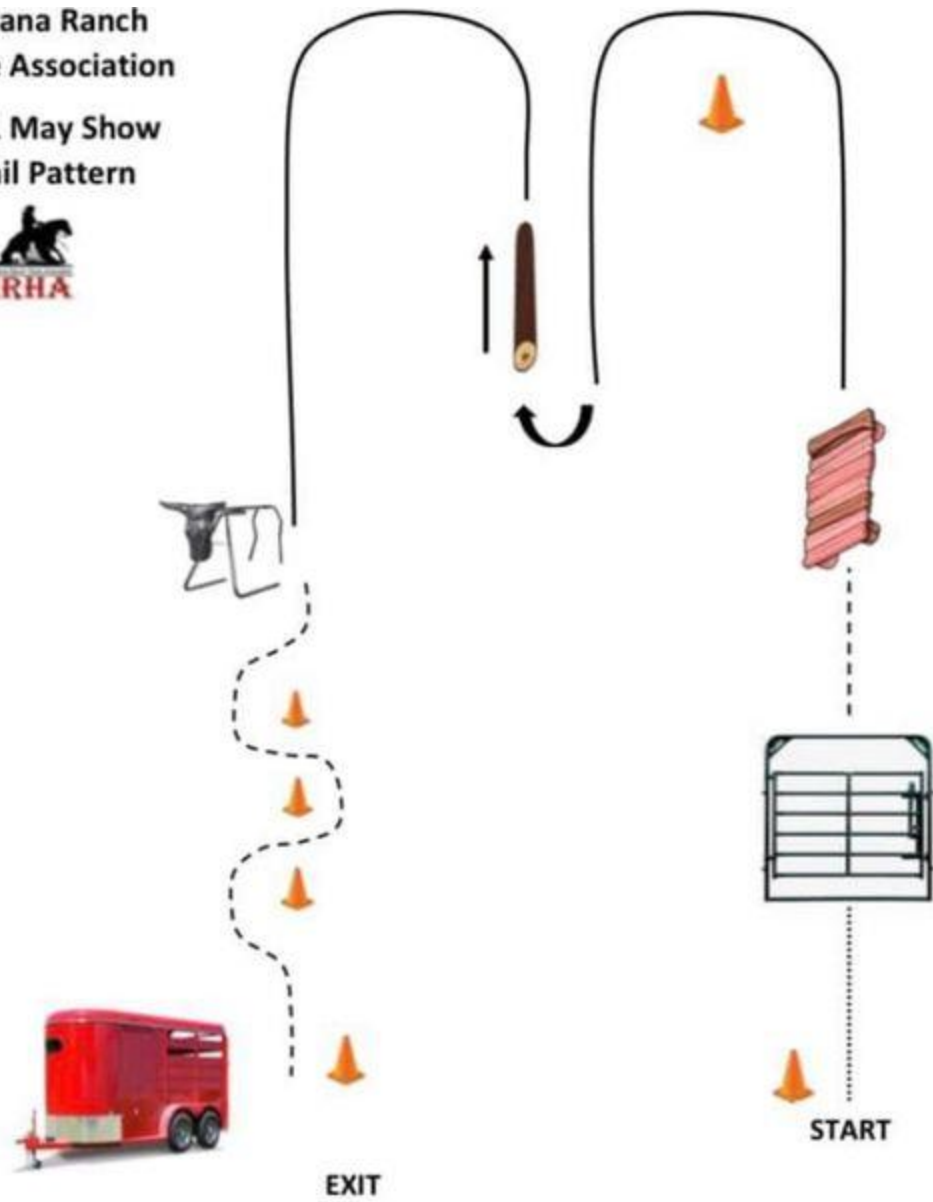

Indiana Ranch  
Horse Association

2021 May Show  
Trail Pattern

1. Start at cone (cone will be on your left)
2. Walk to gate, open and close gate (left or right)
3. Trot to bridge and walk over bridge
4. Lope left lead around cone
5. Stop, 90° turn and side pass over log (right)
6. Lope right lead to steer, rope steer
7. Trot through cones to trailer
8. Dismount, load and unload