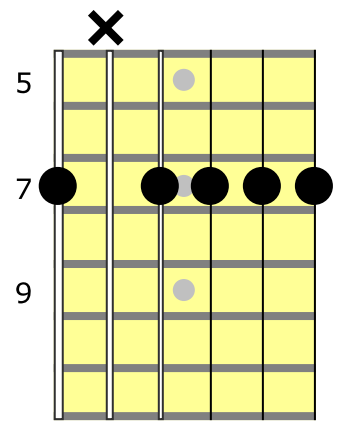

KNIFE EDGE CHORDS
standard tuning

Bm7