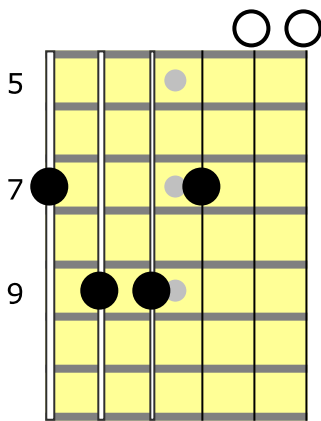

KNIFE EDGE CHORDS
standard tuning

Bm7sus2