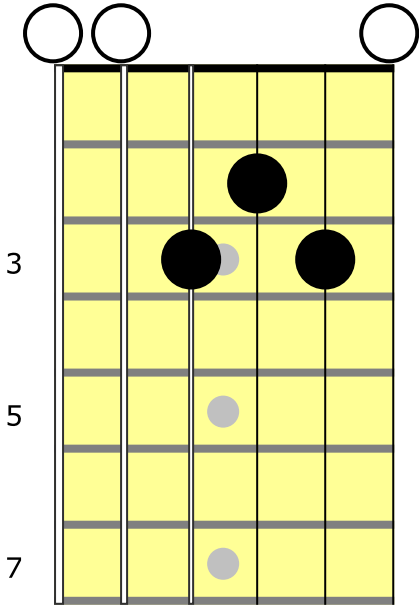

\_\_ Throw the dog a little bone

(Gm7 Am7)

\_\_ The lights are on but no one's home

*repeat chorus*

**DARKER KIND OF BLUE Chord Shapes**  
Tuning: drop-D (DADGBE)

**Dmsus2**

**Fmaj7sus2**

**Gm7**

**Am7**

**Bb6**

**C**