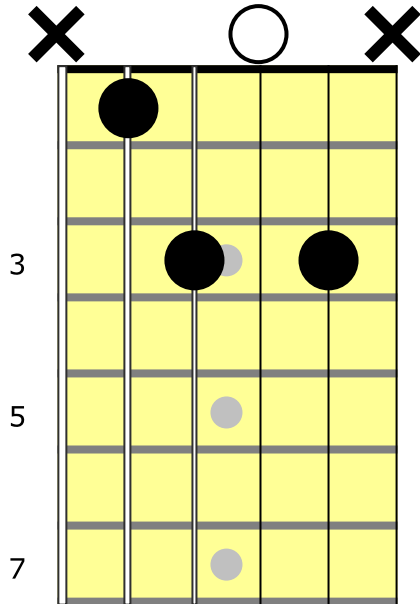

\_\_ Throw the dog a little bone

(Gm7 Am7)

\_\_ The lights are on but no one's home

*repeat chorus*

**DARKER KIND OF BLUE Chord Shapes**  
Tuning: drop-D (DADGBE)

**Dmsus2**

**Fmaj7sus2**

**Gm7**

**Am7**

**Bb6**

**C**