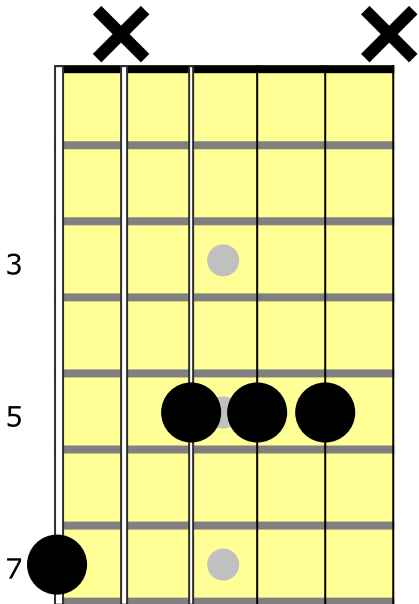

\_\_ Throw the dog a little bone

(Gm7 Am7)

\_\_ The lights are on but no one's home

*repeat chorus*

**DARKER KIND OF BLUE Chord Shapes**  
Tuning: drop-D (DADGBE)

**Dmsus2**

**Fmaj7sus2**

**Gm7**

**Am7**

**Bb6**

**C**