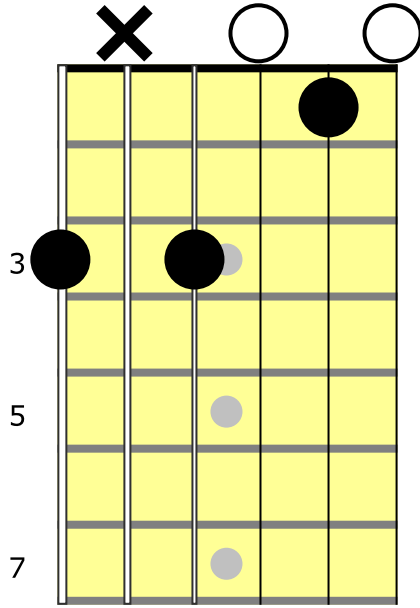

(Gm7 Am7)

\_\_ Like a cross you have to bear

Bb6 Fmaj7sus2

\_\_ Don't you run away and hide

C Dm

\_\_ The way you always do

Bb6 Fmaj7sus2

\_\_ When that look gets in your eyes

\_\_ Throw the dog a little bone

(Gm7 Am7)

\_\_ The lights are on but no one's home

*repeat chorus*

**DARKER KIND OF BLUE Chord Shapes**  
Tuning: drop-D (DADGBE)

**Dmsus2**

**Fmaj7sus2**

**Gm7**

**Am7**

**Bb6**

**C**