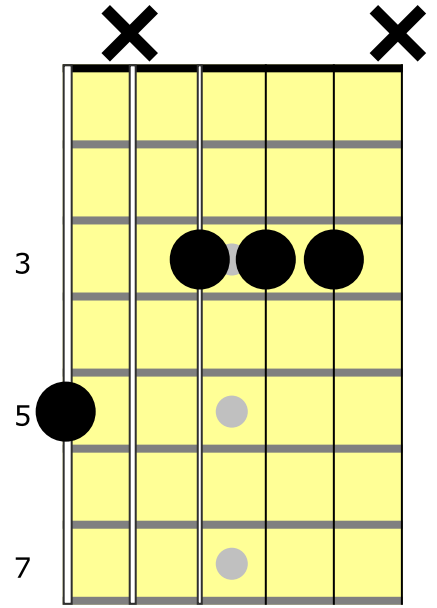

\_\_ Throw the dog a little bone

(Gm7 Am7)

\_\_ The lights are on but no one's home

*repeat chorus*

**DARKER KIND OF BLUE Chord Shapes**  
Tuning: drop-D (DADGBE)

**Dmsus2**

**Fmaj7sus2**

**Gm7**

**Am7**

**Bb6**

**C**