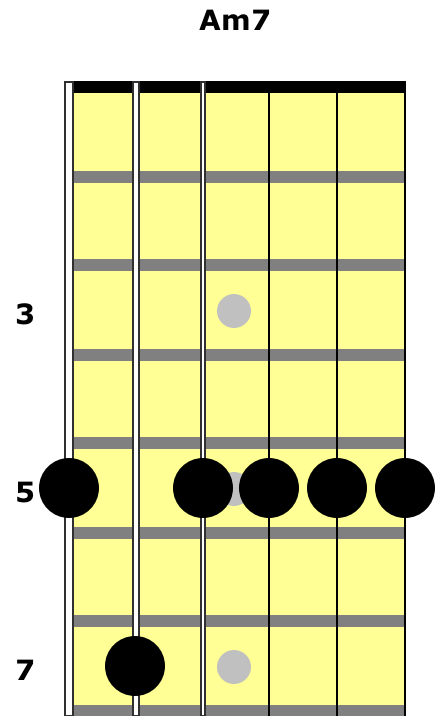

Joker's Wild chorus chords