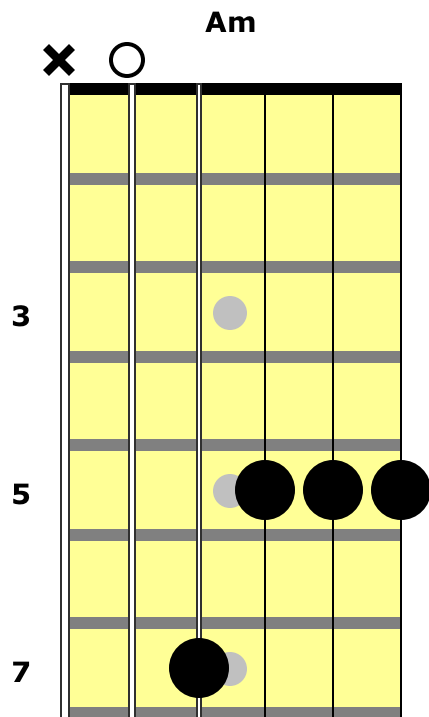

Joker's Wild chorus chords