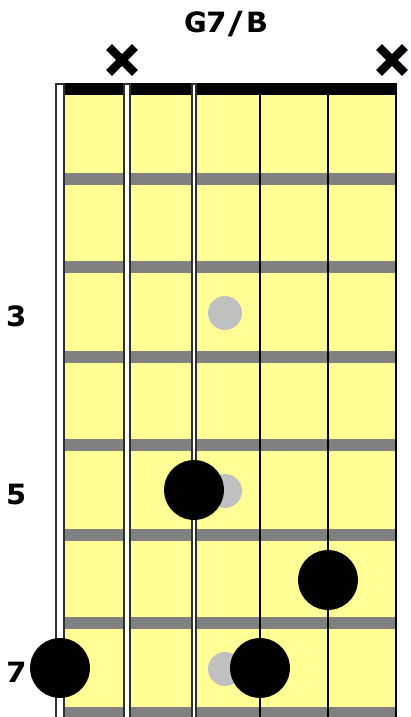

Joker's Wild chorus chords