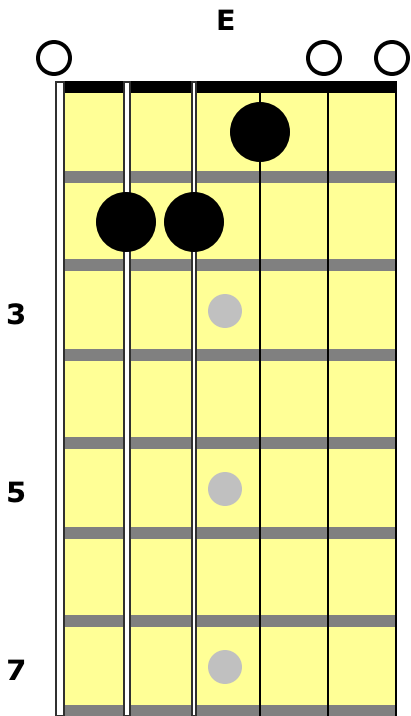

Joker's Wild chorus chords