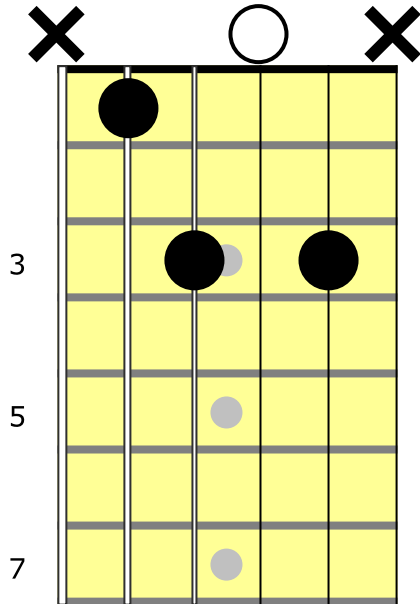

DARKER KIND OF BLUE Chord Shapes
Tuning: drop-D (DADGBE)

Dmsus2

Fmaj7sus2

Gm7

Am7

Bb6

C