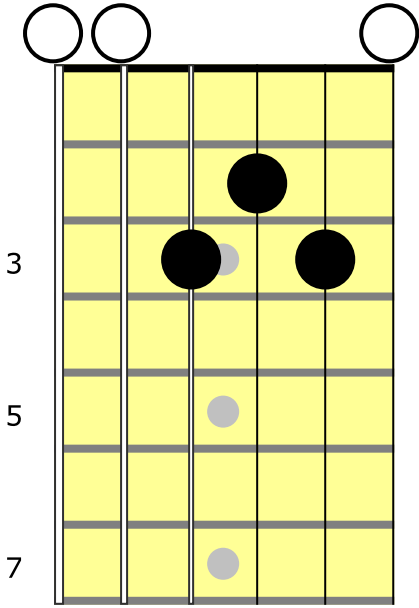

DARKER KIND OF BLUE Chord Shapes
Tuning: drop-D (DADGBE)

Dmsus2

Fmaj7sus2

Gm7

Am7

Bb6

C