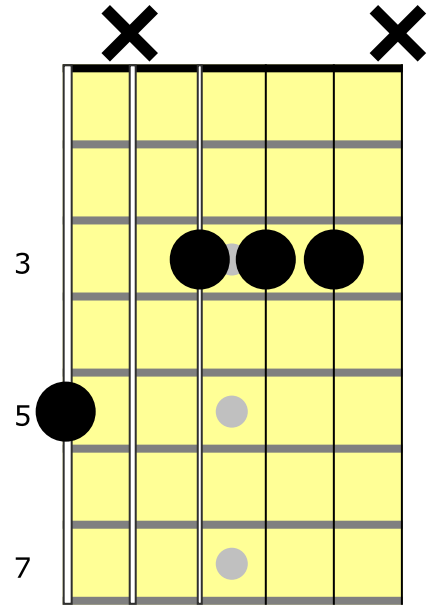

DARKER KIND OF BLUE Chord Shapes
Tuning: drop-D (DADGBE)

Dmsus2

Fmaj7sus2

Gm7

Am7

Bb6

C