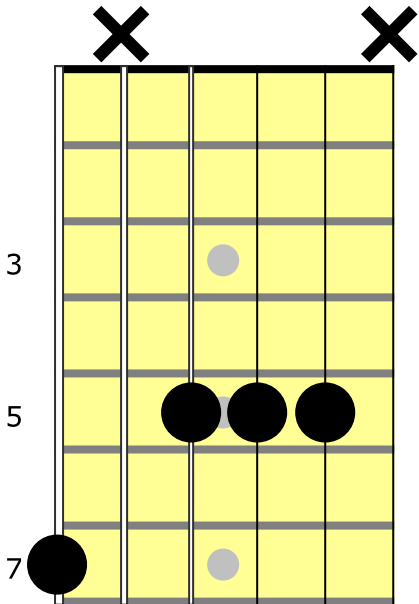

DARKER KIND OF BLUE Chord Shapes
Tuning: drop-D (DADGBE)

Dmsus2

Fmaj7sus2

Gm7

Am7

Bb6

C