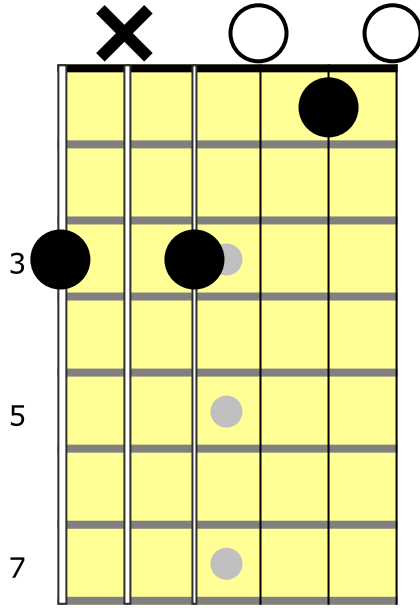

DARKER KIND OF BLUE Chord Shapes
Tuning: drop-D (DADGBE)

Dmsus2

Fmaj7sus2

Gm7

Am7

Bb6

C