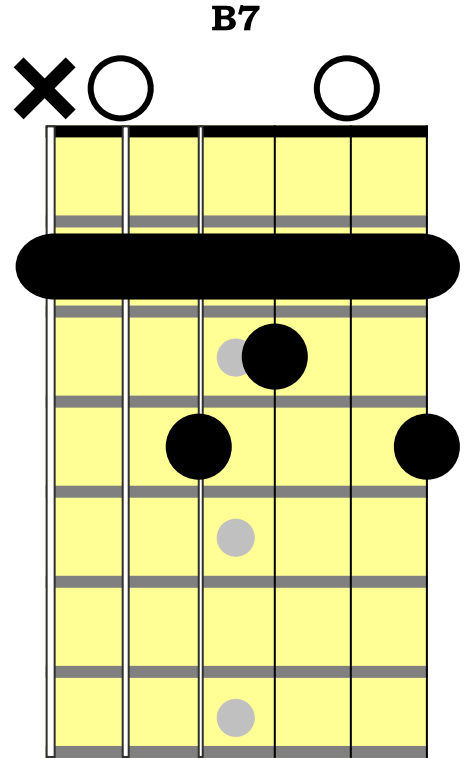

Sweet Honey In The Rock

Boo Hewerdine/John McCusker

Intro E x4

Verse one

E E
Forty days and forty nights
E B7
Too much dark and too much light
E E
There's no wrong and there's no right
(E B7) E
All you are is lost
 C#m7 E
 You won't get to heaven, no
E B7
 Un-til you let the devil go
E E
 Until you roll away the stone
(E B7) E
 Sweet honey in the rock

Verse two

E E
The desert is a lonely place
E B7
You disappear with-out a trace
E E
Lose your name, you have no face
 (E B7) E
In the shadow of the cross
 C#m7 E
 And the night can get so cold
E B7
 The ice gets right in-to your soul
E E
 And you swear you'll never know
 (E B7) E
 Sweet honey in the rock

Chorus

A A E B7
Sweet honey in the rock, sweet hone in the rock
E E (E B7) E
Until roll a-way the stone, sweet honey in the rock

Sweet Honey In The Rock

Boo Hewerdine/John McCusker

Verse three

E E
Temptation's gonna come to you
E B7
Get behind all that you do
E E
Only one way to get through
(E B7) E
Pray un-til it stops
 C#m7 E
 You won't get to heaven, no
 E B7
 Un-til you let the devil go
 E E
 Until you roll away the stone
 (E B7) E
 Sweet honey in the rock

Chorus

A A E B7
Sweet honey in the rock, sweet hone in the rock
E E (E B7) E
Until roll a-way the stone, sweet honey in the rock

Sweet Honey In The Rock
Open-D Tuning Chords
D - A - D - F# - A - D
Capo 2