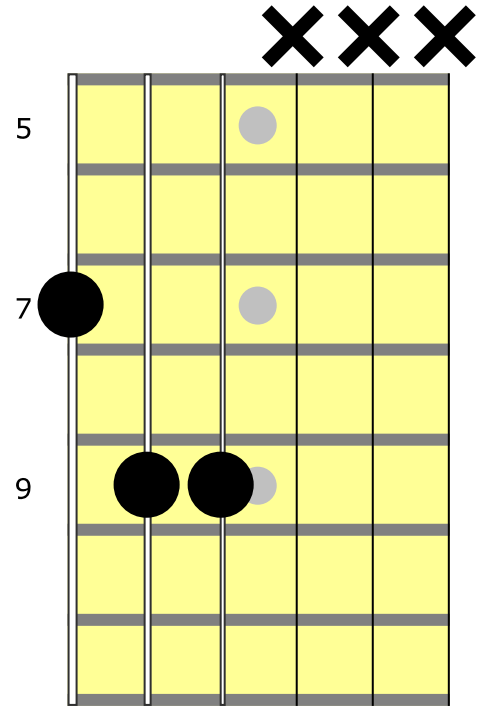

Verse two

E E
The desert is a lonely place
E B7
You disappear with-out a trace
E E
Lose your name, you have no face
 (E B7) E
In the shadow of the cross
 C#m7 E
 And the night can get so cold
E B7
 The ice gets right in-to your soul
E E
 And you swear you'll never know
 (E B7) E
 Sweet honey in the rock

Chorus

A A E B7
Sweet honey in the rock, sweet hone in the rock
E E (E B7) E
Until roll a-way the stone, sweet honey in the rock

Sweet Honey In The Rock

Boo Hewerdine/John McCusker

Verse three

E E
Temptation's gonna come to you
E B7
Get behind all that you do
E E
Only one way to get through
(E B7) E
Pray un-til it stops
 C#m7 E
 You won't get to heaven, no
 E B7
 Un-til you let the devil go
 E E
 Until you roll away the stone
 (E B7) E
 Sweet honey in the rock

Chorus

A A E B7
Sweet honey in the rock, sweet hone in the rock
E E (E B7) E
Until roll a-way the stone, sweet honey in the rock

Sweet Honey In The Rock
Open-D Tuning Chords
D - A - D - F# - A - D
Capo 2

From *State of the Union* (Boo Hewerdine & Brooks Williams), 2011

**SWEET HONEY IN THE
ROCK
Standard Tuning Chords**

E5

B5

C#m5

A5

From *State of the Union* (Boo Hewerdine & Brooks Williams), 2011