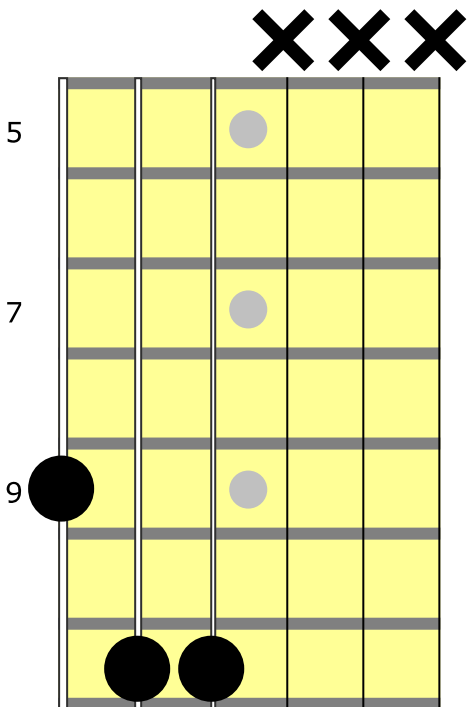

Sweet Honey In The Rock

Boo Hewerdine/John McCusker

Intro E x4

Verse one

E E
Forty days and forty nights
E B7
Too much dark and too much light
E E
There's no wrong and there's no right
(E B7) E
All you are is lost
 C#m7 E
 You won't get to heaven, no
E B7
 Un-til you let the devil go
E E
 Until you roll away the stone
(E B7) E
 Sweet honey in the rock

Verse two

E E
The desert is a lonely place
E B7
You disappear with-out a trace
E E
Lose your name, you have no face
 (E B7) E
In the shadow of the cross
 C#m7 E
 And the night can get so cold
E B7
 The ice gets right in-to your soul
E E
 And you swear you'll never know
 (E B7) E
 Sweet honey in the rock

Chorus

A A E B7
Sweet honey in the rock, sweet hone in the rock
E E (E B7) E
Until roll a-way the stone, sweet honey in the rock

Sweet Honey In The Rock
Open-D Tuning Chords
D - A - D - F# - A - D
Capo 2

From *State of the Union* (Boo Hewerdine & Brooks Williams), 2011

**SWEET HONEY IN THE
ROCK
Standard Tuning Chords**

E5

B5

C#m5

A5

From *State of the Union* (Boo Hewerdine & Brooks Williams), 2011