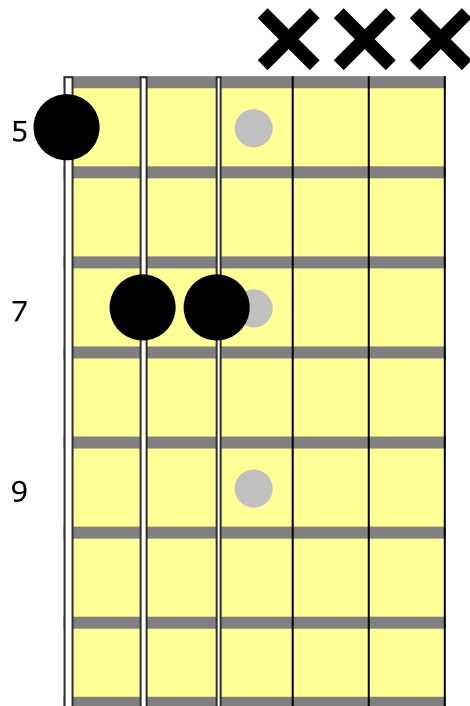

Verse two

E E
The desert is a lonely place
E B7
You disappear with-out a trace
E E
Lose your name, you have no face
 (E B7) E
In the shadow of the cross
 C#m7 E
 And the night can get so cold
E B7
 The ice gets right in-to your soul
E E
 And you swear you'll never know
 (E B7) E
 Sweet honey in the rock

Chorus

A A E B7
Sweet honey in the rock, sweet hone in the rock
E E (E B7) E
Until roll a-way the stone, sweet honey in the rock

Sweet Honey In The Rock

Boo Hewerdine/John McCusker

Verse three

E E
Temptation's gonna come to you
E B7
Get behind all that you do
E E
Only one way to get through
(E B7) E
Pray un-til it stops
 C#m7 E
 You won't get to heaven, no
 E B7
 Un-til you let the devil go
 E E
 Until you roll away the stone
 (E B7) E
 Sweet honey in the rock

Chorus

A A E B7
Sweet honey in the rock, sweet hone in the rock
E E (E B7) E
Until roll a-way the stone, sweet honey in the rock

Sweet Honey In The Rock
Open-D Tuning Chords
D - A - D - F# - A - D
Capo 2

From *State of the Union* (Boo Hewerdine & Brooks Williams), 2011

**SWEET HONEY IN THE
ROCK
Standard Tuning Chords**

E5

B5

C#m5

A5

From *State of the Union* (Boo Hewerdine & Brooks Williams), 2011