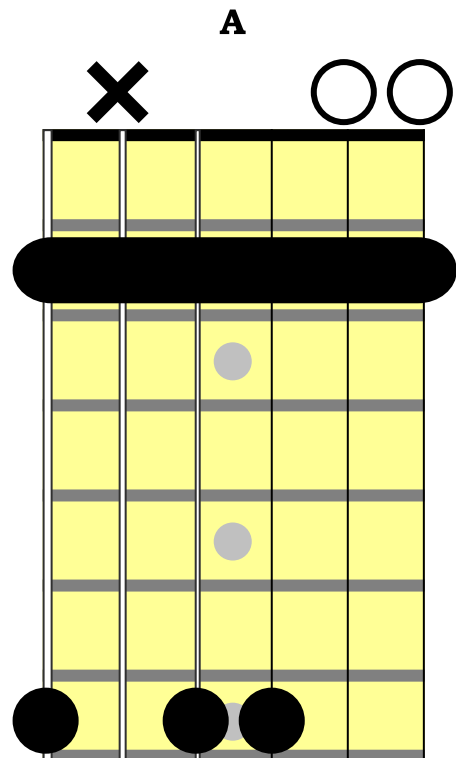

Sweet Honey In The Rock

Boo Hewerdine/John McCusker

Intro E x4

Verse one

E E
Forty days and forty nights
E B7
Too much dark and too much light
E E
There's no wrong and there's no right
(E B7) E
All you are is lost
 C#m7 E
 You won't get to heaven, no
E B7
 Un-til you let the devil go
E E
 Until you roll away the stone
(E B7) E
 Sweet honey in the rock

Verse two

E E
The desert is a lonely place
E B7
You disappear with-out a trace
E E
Lose your name, you have no face
 (E B7) E
In the shadow of the cross
 C#m7 E
 And the night can get so cold
E B7
 The ice gets right in-to your soul
E E
 And you swear you'll never know
 (E B7) E
 Sweet honey in the rock

Chorus

A A E B7
Sweet honey in the rock, sweet hone in the rock
E E (E B7) E
Until roll a-way the stone, sweet honey in the rock

Sweet Honey In The Rock

Boo Hewerdine/John McCusker

Verse three

E E
Temptation's gonna come to you
E B7
Get behind all that you do
E E
Only one way to get through
(E B7) E
Pray un-til it stops
 C#m7 E
 You won't get to heaven, no
 E B7
 Un-til you let the devil go
 E E
 Until you roll away the stone
 (E B7) E
 Sweet honey in the rock

Chorus

A A E B7
Sweet honey in the rock, sweet hone in the rock
E E (E B7) E
Until roll a-way the stone, sweet honey in the rock

Sweet Honey In The Rock
Open-D Tuning Chords
D - A - D - F# - A - D
Capo 2