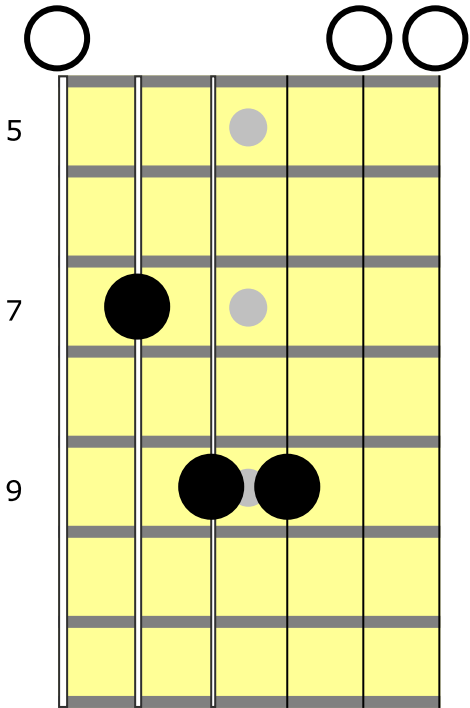

Verse two

E E
The desert is a lonely place
E B7
You disappear with-out a trace
E E
Lose your name, you have no face
 (E B7) E
In the shadow of the cross
 C#m7 E
 And the night can get so cold
E B7
 The ice gets right in-to your soul
E E
 And you swear you'll never know
 (E B7) E
 Sweet honey in the rock

Chorus

A A E B7
Sweet honey in the rock, sweet hone in the rock
E E (E B7) E
Until roll a-way the stone, sweet honey in the rock

Sweet Honey In The Rock

Boo Hewerdine/John McCusker

Verse three

E E
Temptation's gonna come to you
E B7
Get behind all that you do
E E
Only one way to get through
(E B7) E
Pray un-til it stops
 C#m7 E
 You won't get to heaven, no
 E B7
 Un-til you let the devil go
 E E
 Until you roll away the stone
 (E B7) E
 Sweet honey in the rock

Chorus

A A E B7
Sweet honey in the rock, sweet hone in the rock
E E (E B7) E
Until roll a-way the stone, sweet honey in the rock

Sweet Honey In The Rock
Open-D Tuning Chords
D - A - D - F# - A - D
Capo 2

From *State of the Union* (Boo Hewerdine & Brooks Williams), 2011

**SWEET HONEY IN THE
ROCK
Standard Tuning Chords**

E5

B5

C#m5

A5

From *State of the Union* (Boo Hewerdine & Brooks Williams), 2011