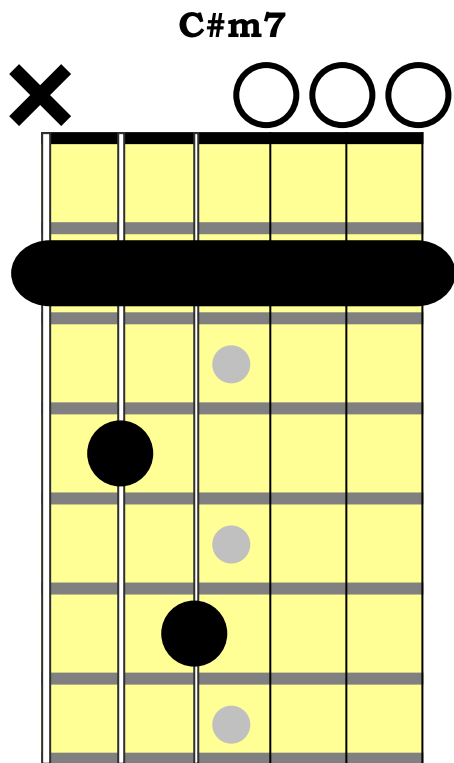

Sweet Honey In The Rock

Boo Hewerdine/John McCusker

Intro E x4

Verse one

E E
Forty days and forty nights
E B7
Too much dark and too much light
E E
There's no wrong and there's no right
(E B7) E
All you are is lost
 C#m7 E
 You won't get to heaven, no
E B7
 Un-til you let the devil go
E E
 Until you roll away the stone
(E B7) E
 Sweet honey in the rock

Verse two

E E
The desert is a lonely place
E B7
You disappear with-out a trace
E E
Lose your name, you have no face
 (E B7) E
In the shadow of the cross
 C#m7 E
 And the night can get so cold
E B7
 The ice gets right in-to your soul
E E
 And you swear you'll never know
 (E B7) E
 Sweet honey in the rock

Chorus

A A E B7
Sweet honey in the rock, sweet hone in the rock
E E (E B7) E
Until roll a-way the stone, sweet honey in the rock

Sweet Honey In The Rock

Boo Hewerdine/John McCusker

Verse three

E E
Temptation's gonna come to you
E B7
Get behind all that you do
E E
Only one way to get through
(E B7) E
Pray un-til it stops
 C#m7 E
 You won't get to heaven, no
 E B7
 Un-til you let the devil go
 E E
 Until you roll away the stone
 (E B7) E
 Sweet honey in the rock

Chorus

A A E B7
Sweet honey in the rock, sweet hone in the rock
E E (E B7) E
Until roll a-way the stone, sweet honey in the rock

Sweet Honey In The Rock
Open-D Tuning Chords
D - A - D - F# - A - D
Capo 2