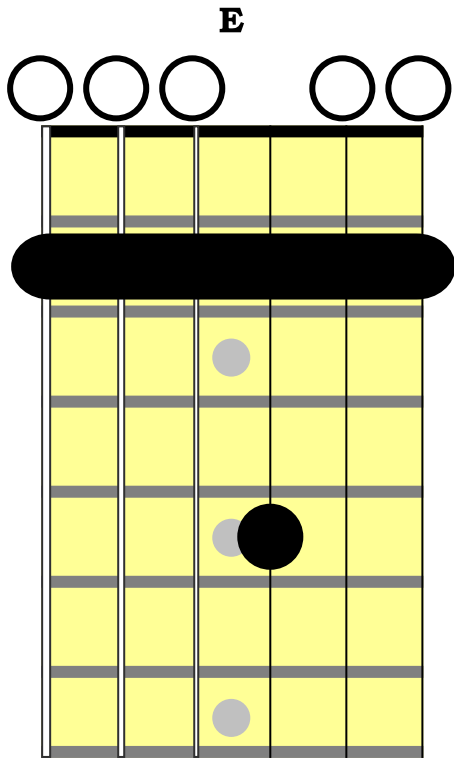

Sweet Honey In The Rock

Boo Hewerdine/John McCusker

Intro E x4

Verse one

E E
Forty days and forty nights
E B7
Too much dark and too much light
E E
There's no wrong and there's no right
(E B7) E
All you are is lost
 C#m7 E
 You won't get to heaven, no
E B7
 Un-til you let the devil go
E E
 Until you roll away the stone
(E B7) E
 Sweet honey in the rock

Verse two

E E
The desert is a lonely place
E B7
You disappear with-out a trace
E E
Lose your name, you have no face
 (E B7) E
In the shadow of the cross
 C#m7 E
 And the night can get so cold
E B7
 The ice gets right in-to your soul
E E
 And you swear you'll never know
 (E B7) E
 Sweet honey in the rock

Chorus

A A E B7
Sweet honey in the rock, sweet hone in the rock
E E (E B7) E
Until roll a-way the stone, sweet honey in the rock

Sweet Honey In The Rock

Boo Hewerdine/John McCusker

Verse three

E E
Temptation's gonna come to you
E B7
Get behind all that you do
E E
Only one way to get through
(E B7) E
Pray un-til it stops
 C#m7 E
 You won't get to heaven, no
 E B7
 Un-til you let the devil go
 E E
 Until you roll away the stone
 (E B7) E
 Sweet honey in the rock

Chorus

A A E B7
Sweet honey in the rock, sweet hone in the rock
E E (E B7) E
Until roll a-way the stone, sweet honey in the rock

Sweet Honey In The Rock
Open-D Tuning Chords
D - A - D - F# - A - D
Capo 2