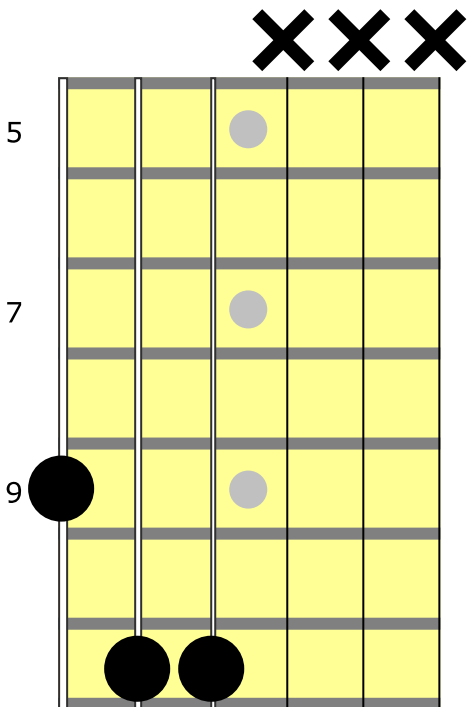

**SWEET HONEY IN THE  
ROCK  
Standard Tuning Chords**

**E5**

**B5**

**C#m5**

**A5**

**From *State of the Union* (Boo Hewerdine & Brooks Williams), 2011**