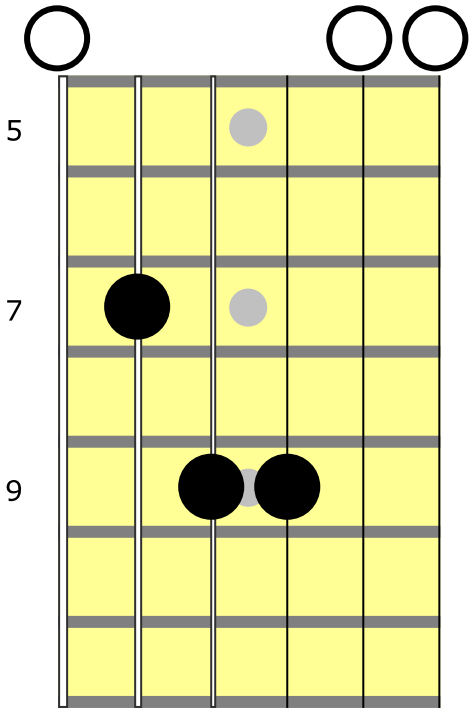

**SWEET HONEY IN THE  
ROCK  
Standard Tuning Chords**

**E5**

**B5**

**C#m5**

**A5**

**From *State of the Union* (Boo Hewerdine & Brooks Williams), 2011**