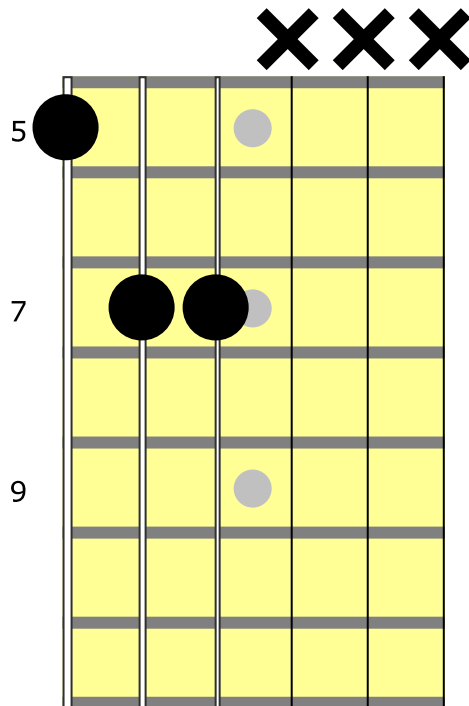

**SWEET HONEY IN THE  
ROCK  
Standard Tuning Chords**

**E5**

**B5**

**C#m5**

**A5**

**From *State of the Union* (Boo Hewerdine & Brooks Williams), 2011**