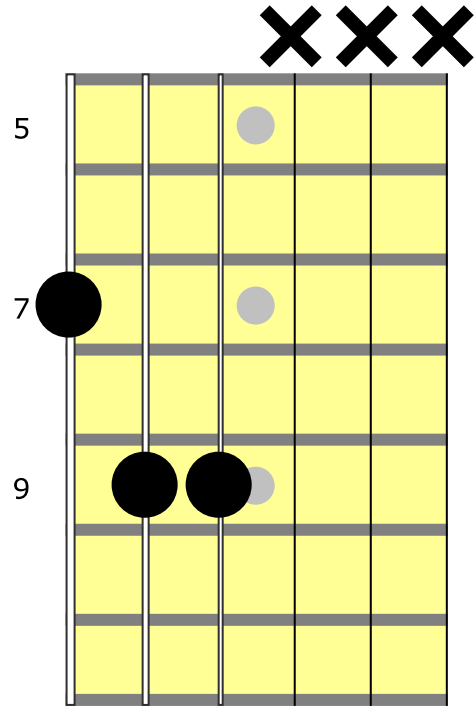

**SWEET HONEY IN THE  
ROCK  
Standard Tuning Chords**

**E5**

**B5**

**C#m5**

**A5**

**From *State of the Union* (Boo Hewerdine & Brooks Williams), 2011**