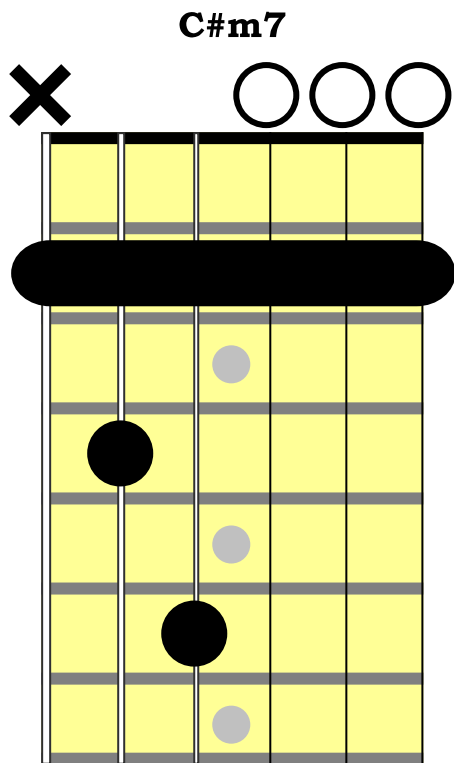

Sweet Honey In The Rock
Open-D Tuning Chords
D - A - D - F# - A - D
Capo 2

From *State of the Union* (Boo Hewerdine & Brooks Williams), 2011