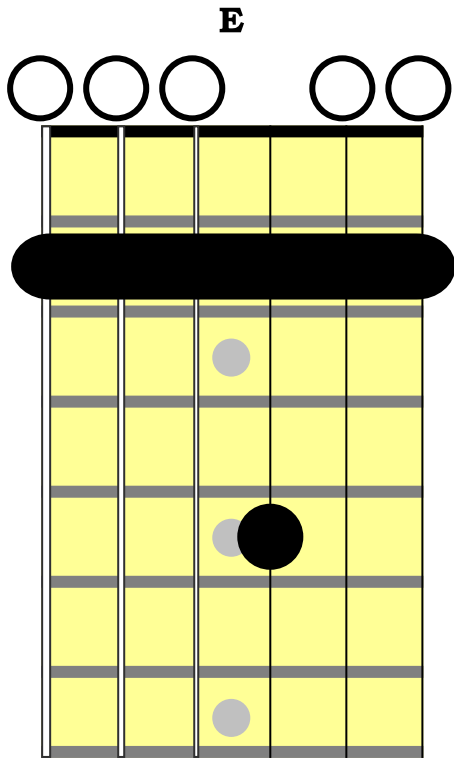

Sweet Honey In The Rock
Open-D Tuning Chords
D - A - D - F# - A - D
Capo 2

From *State of the Union* (Boo Hewerdine & Brooks Williams), 2011