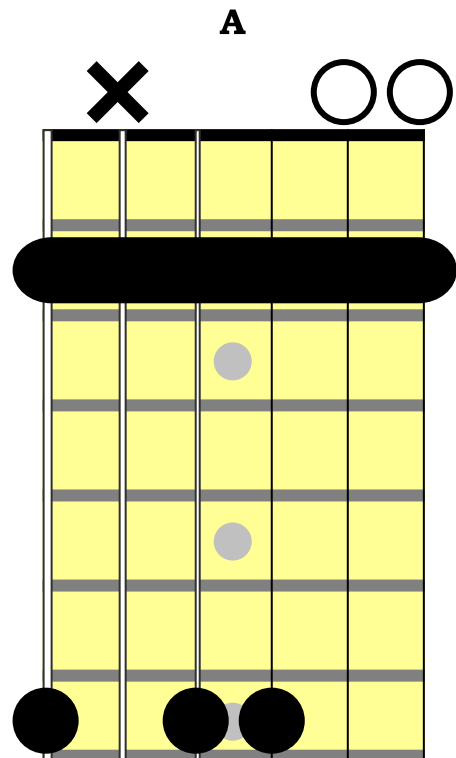

Sweet Honey In The Rock
Open-D Tuning Chords
D - A - D - F# - A - D
Capo 2

From *State of the Union* (Boo Hewerdine & Brooks Williams), 2011