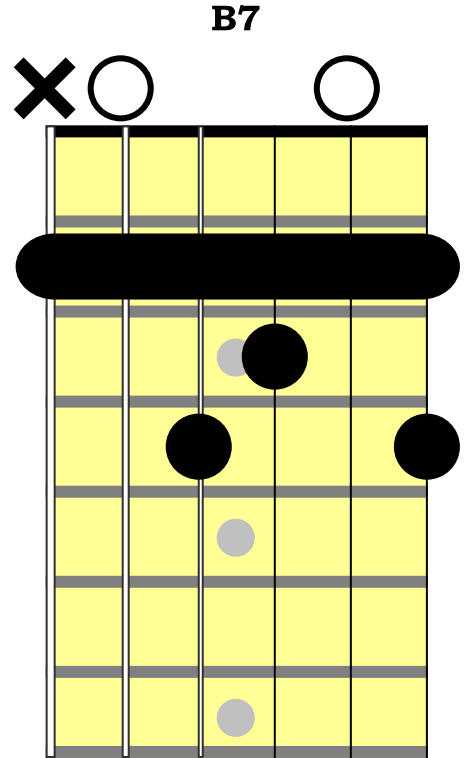

Sweet Honey In The Rock
Open-D Tuning Chords
D - A - D - F# - A - D
Capo 2

From *State of the Union* (Boo Hewerdine & Brooks Williams), 2011