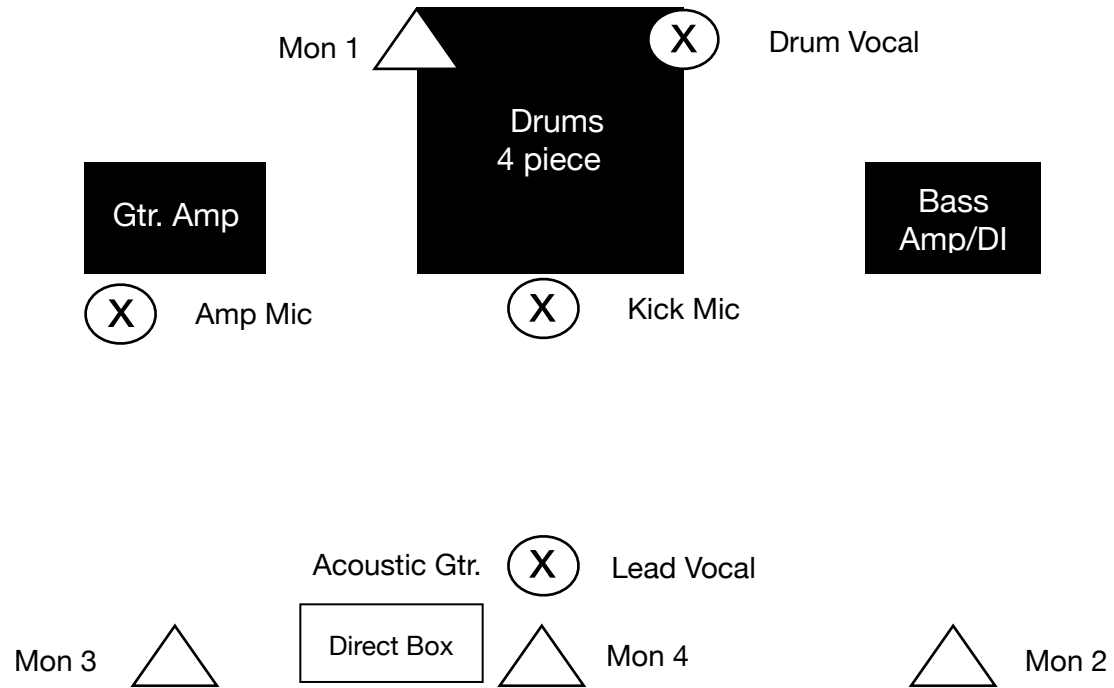

# Mo Robson Stage Plot

## Input List

- 1-Kick
- 2-Snare
- 3.-Rack 1
- 4.-Floor Tom
- 5-Hats
- 6-Overhead

- 7-Bass-DI Box
- 8-Lead Guitar-SM57
- 9-Acoustic Guitar-DI Box
- 10-Lead Vocal-SM58, Beta 58
- 11.-Drummer Vocals-SM58,Beta 58