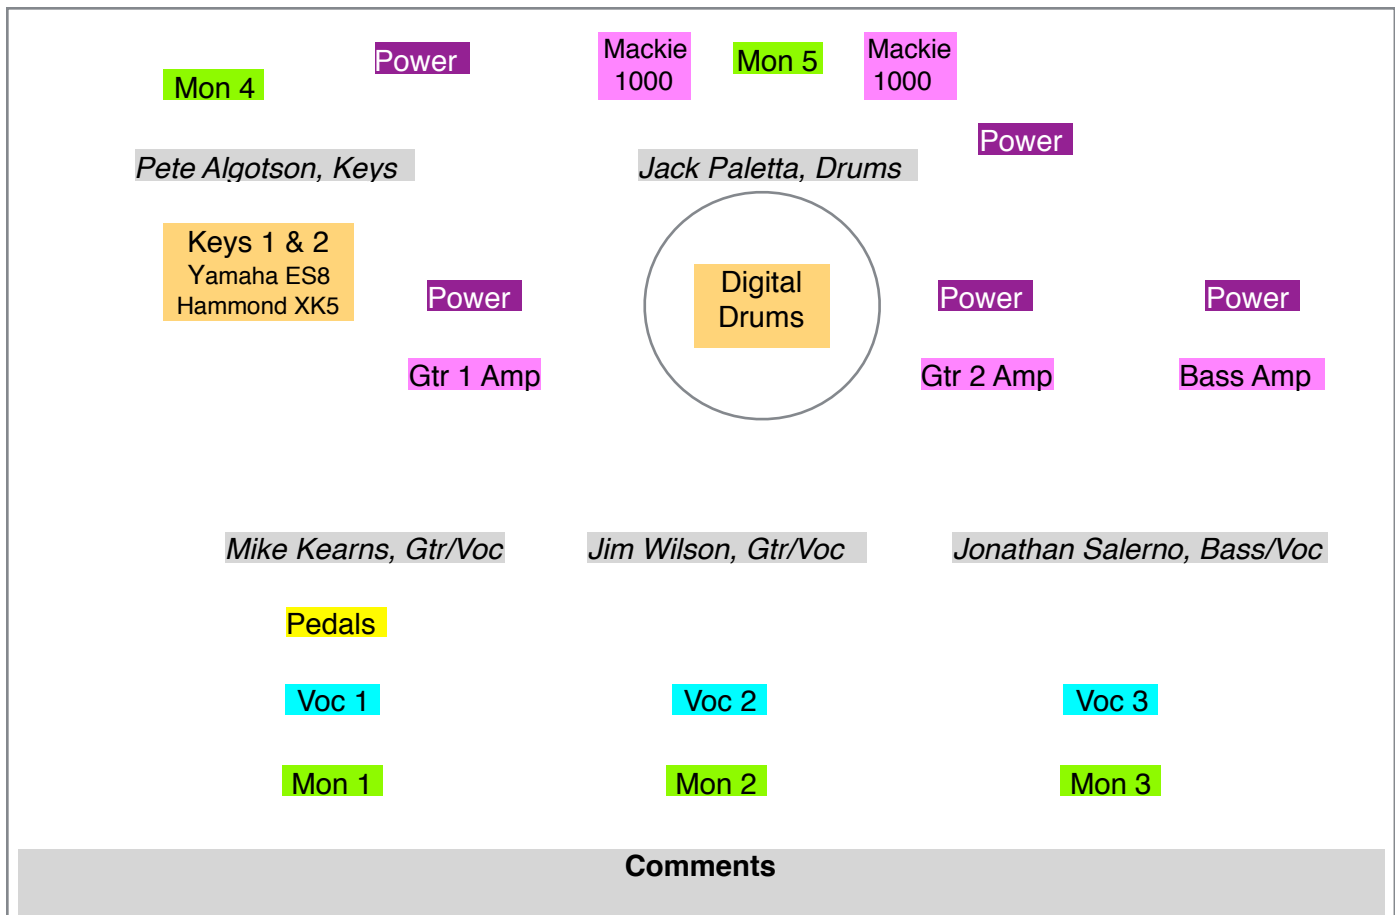

# Shadow of Doubt - Tom Petty & The Heartbreakers Tribute - Stage Plot

## Comments

Drums - Triggered Electronic Kit.....Left and Right XLR Outputs on Mackie 1000w

(Roland TD 15 connected to 2 Mackie 1000W Powered Speakers)

Vocal 1 - (Harmony) ..... Need Mic & Boom Mic Stand

Bass .....XLR Direct

Guitar 1 - (Lead).....Need Amp Mic

Guitar 2 - (Rhythm).....Need Amp Mic

Monitor mix 1           Vox 1, Vox 2, Vox 3, Keys

Monitor mix 2           Vox 1, Vox 2, Vox 3, Keys

Monitor mix 3           Vox 1, Vox 2, Vox 3, Keys

Monitor mix 4           Vox 1, Vox 2, Vox 3, Keys, Bass, Gtr 1, Gtr 2

Monitor mix 5           Vox 1, Vox 2, Vox 3, Keys, Bass, Gtr 1, Gtr 2

**For Stage Plot Questions call:**

Mike Kearns           216-407-5022