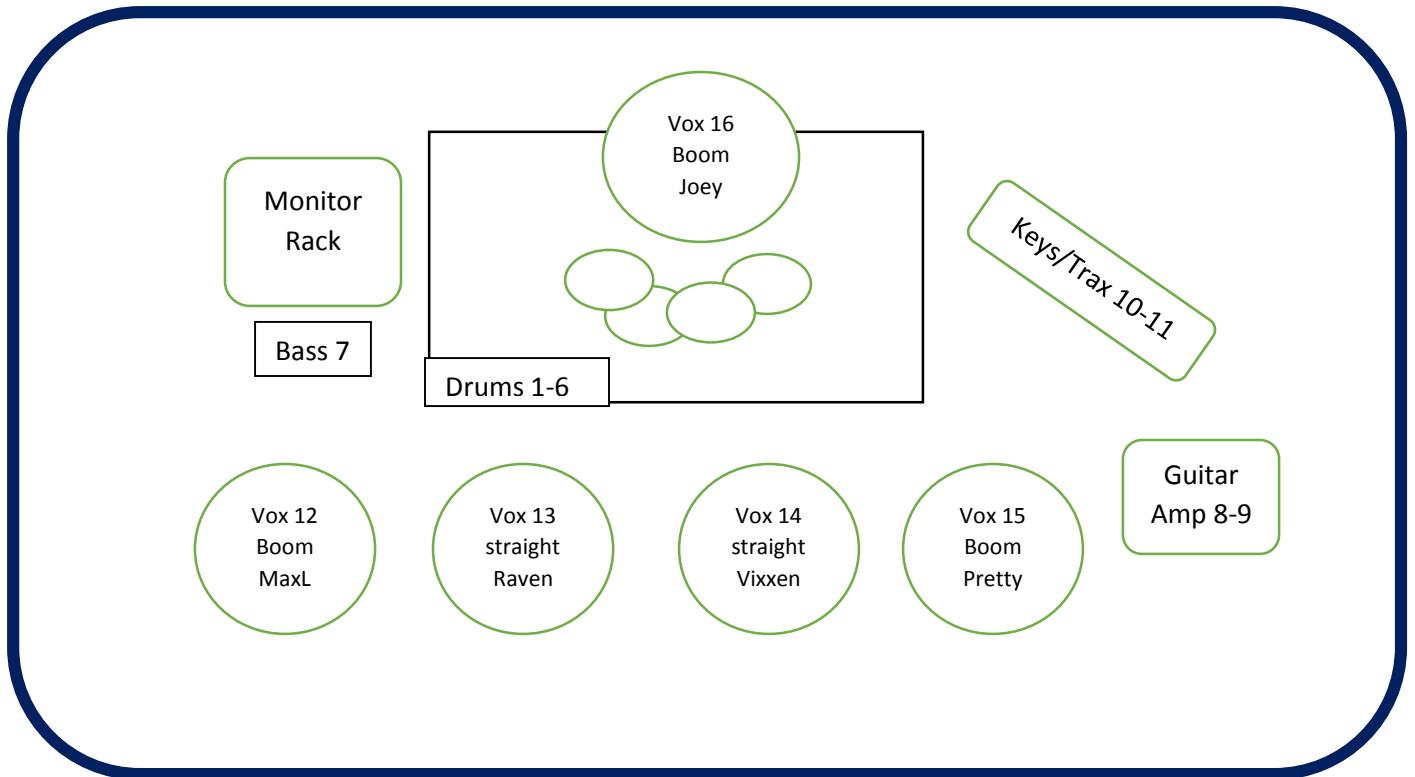

Ladies of the 80's

www.Lot80s.com

Dave Gustafson, Stage Manager 763-355-4635
 dgustafson@cymbet.com
 Raven Wolfe, Band Leader 763-221-8687
 ravenwolfe@aol.com

Stage Plot/Input List

- 1 – Kick
- 2 – Snare
- 3 – Hi-Hat
- 4 – Rack 1
- 5 – Rack 2
- 6 – Floor
- 7 - Bass - direct out
- 8 - Guitar L – direct out
- 9 - Guitar R – direct out
- 10 - Keys
- 11 - Backing Tracks
- 12 - Vocal Stage R MaxL Bass player
- 13 - Vocal Stage RC Raven (Sennheiser wireless)
- 14 - Vocal Stage LC Vixxen (Sennheiser wireless)
- 15 - Vocal Stage L Geoff Guitar player
- 16 - Vocal Backline Joey Drummer

} STEREO

All vocal mics, stage cables and stage snakes are provided by the band.

The band provides their own self-contained in ear monitor system and will provide a 16 channel tail to the house tech.

PLEASE make sure TRACKS, KEYS AND DRUM VOCALS are NEVER MUTED and always present in the house mix.