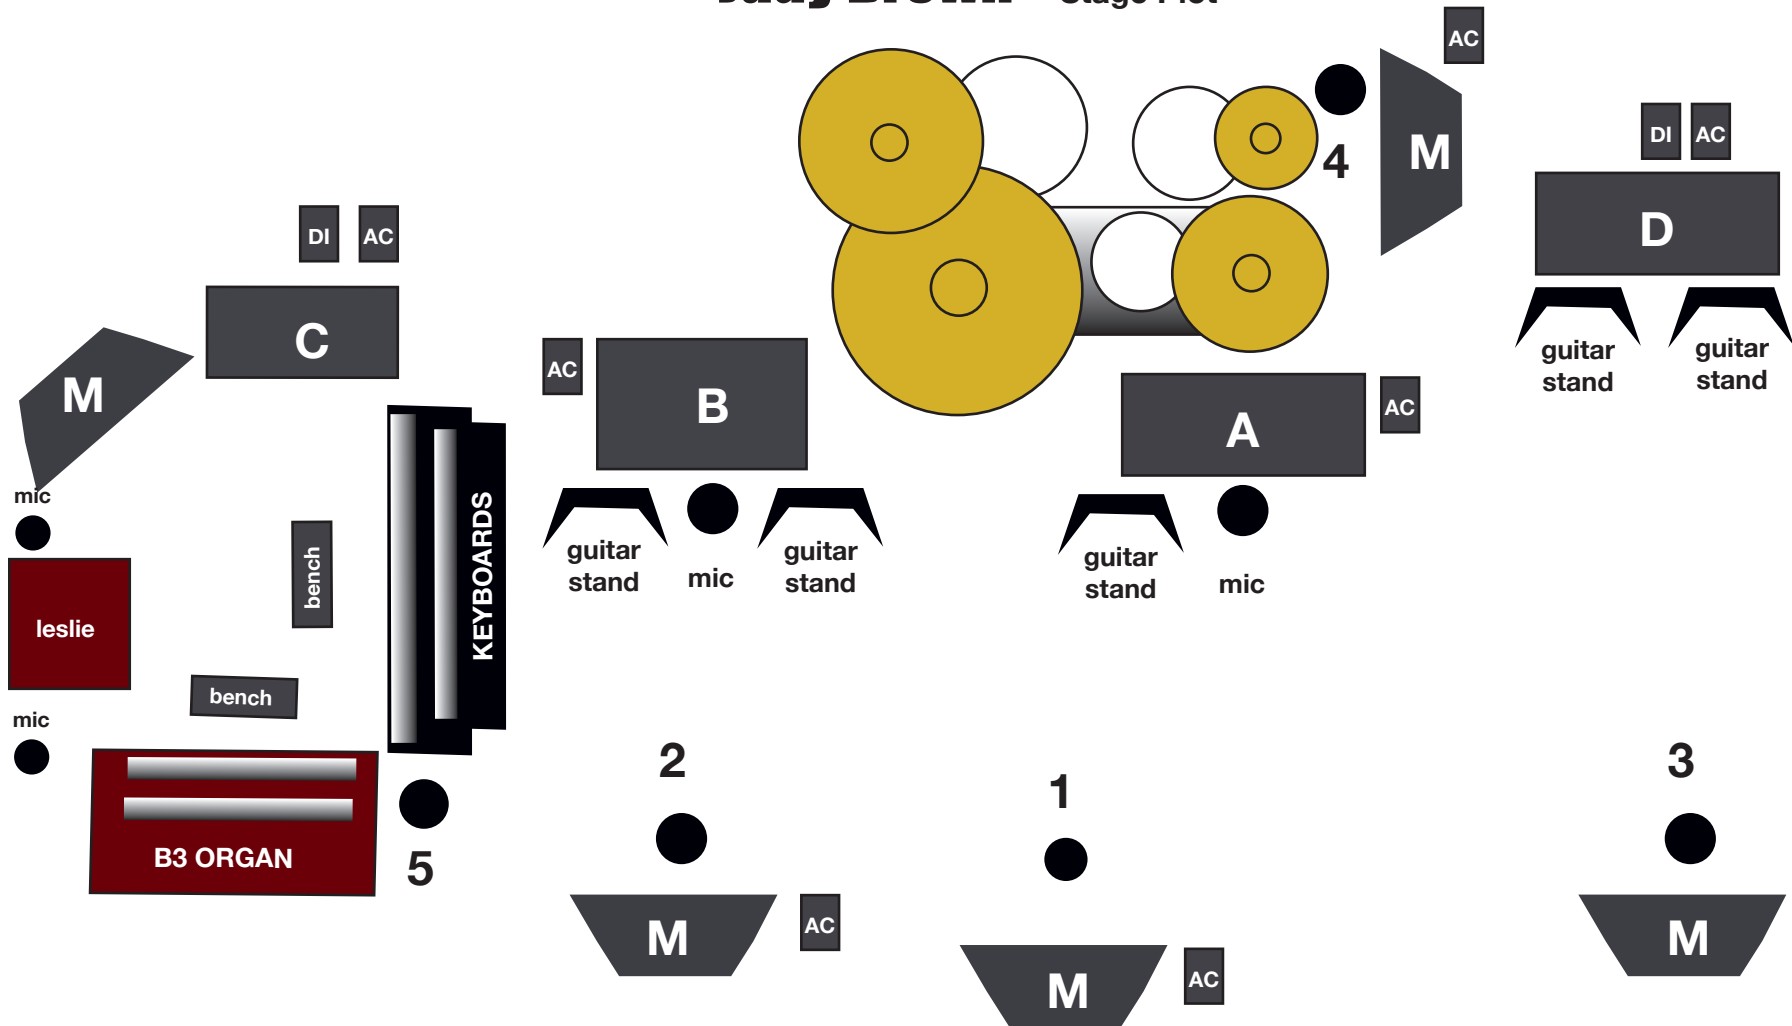

Judy Brown - Stage Plot

- 1 - Lead Vocal (boom stand)
- 2 - Guitar Vocal (boom stand)
- 3 - Bass Vocal (boom stand)
- 4 - Drum Vocal (boom stand)
- 5 - Keyboard Vocal (boom stand)

- A - Judy Brown Guitar amp (mic)
- B - Guitar amp (mic)
- C - Keyboard amp (D.I.)
- D - Bass amp (D.I.)
- M - Monitor

5 monitor mixes required