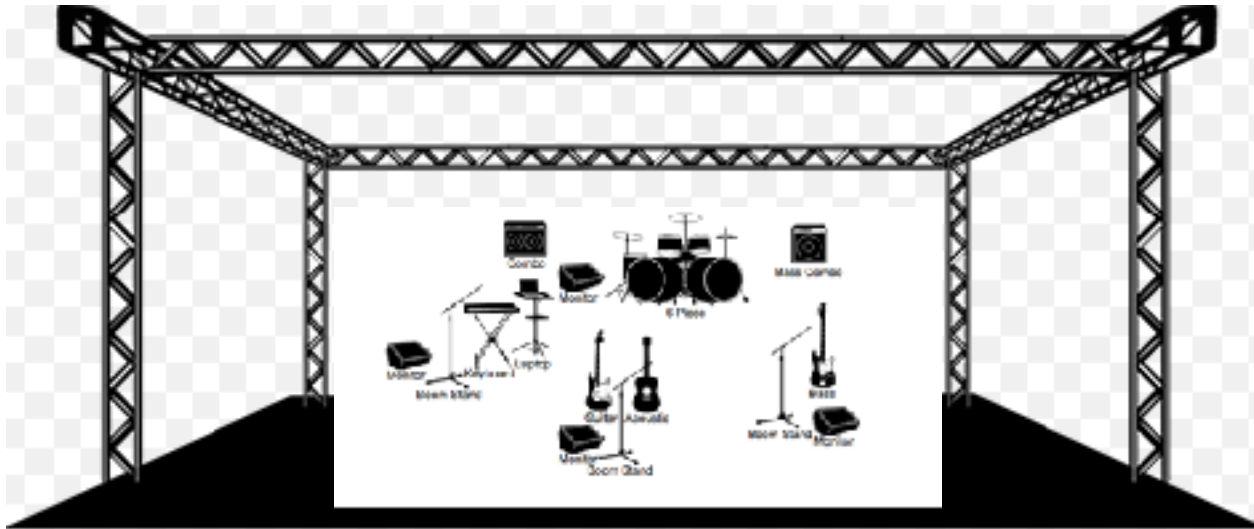

CLAY JARVIS STAGE PLOT

PERFORMER	VOCAL MIC	AMP MIC	MONITOR	BOOM STAND	DI	ELECT 120V
DRUMS			1			
KEYS	1		1	1	1	1
BASS	1		1	1		1
GUITAR	1	1	1	1	1	2
TOTALS	3	1	4	3	2	4

All DIs require AC power, please provide appropriate number of outlets reasonably close to each band member.